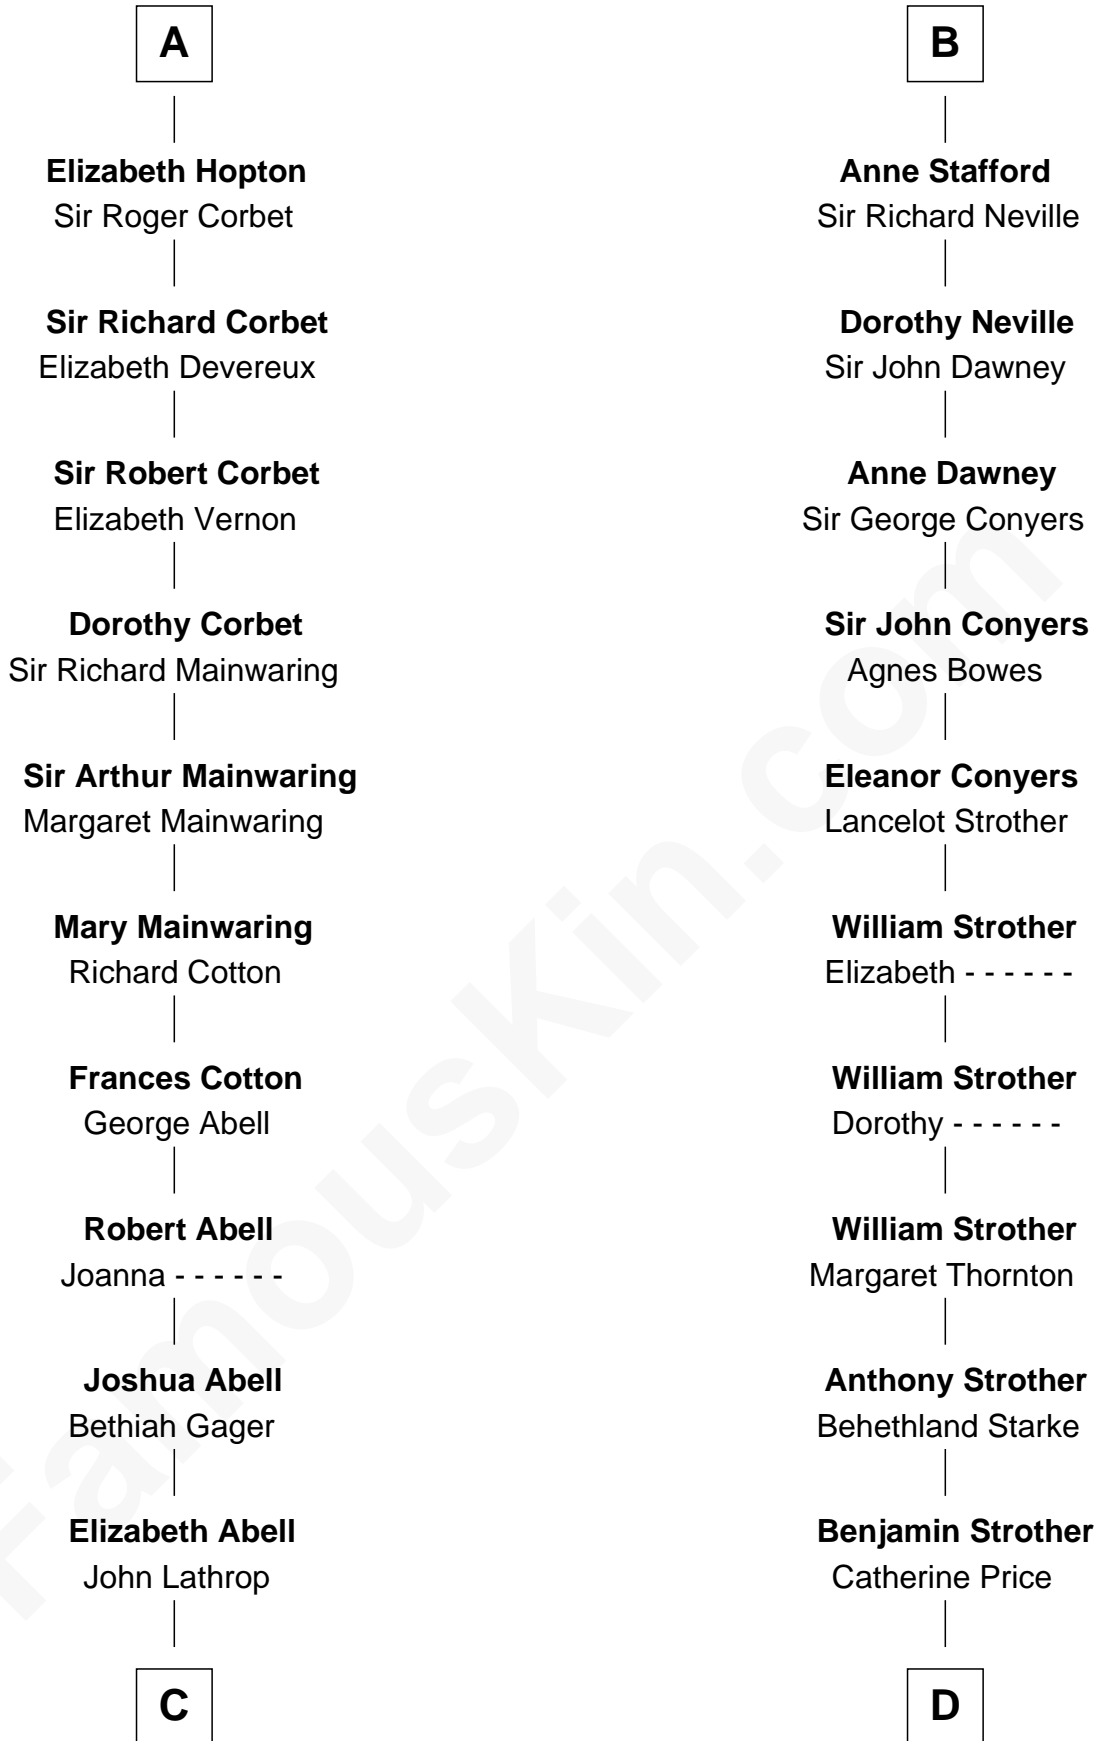

FamousKin.com Relationship Chart of

Marjorie Post

Founder of General Foods

21st cousin of

Randolph Scott

Movie Actor

John de Botetourte

Maud FitzThomas

C

Azel Lathrop
Elizabeth Hyde

Erastus Lathrop
Sarah Bailey

Caroline Cushman Lathrop
Charles Rollin Post

Charles William Post
Elle Letitia Merriweather

Marjorie Post
Founder of General Foods

D

Catherine Price Strother
Joseph Minor Crane

John William Crane
Margaret Ann Sadler

Joseph Minor Crane
Lavinia Lionberger

Lucy Lionberger Crane
George Grant Scott

Randolph Scott
Movie Actor