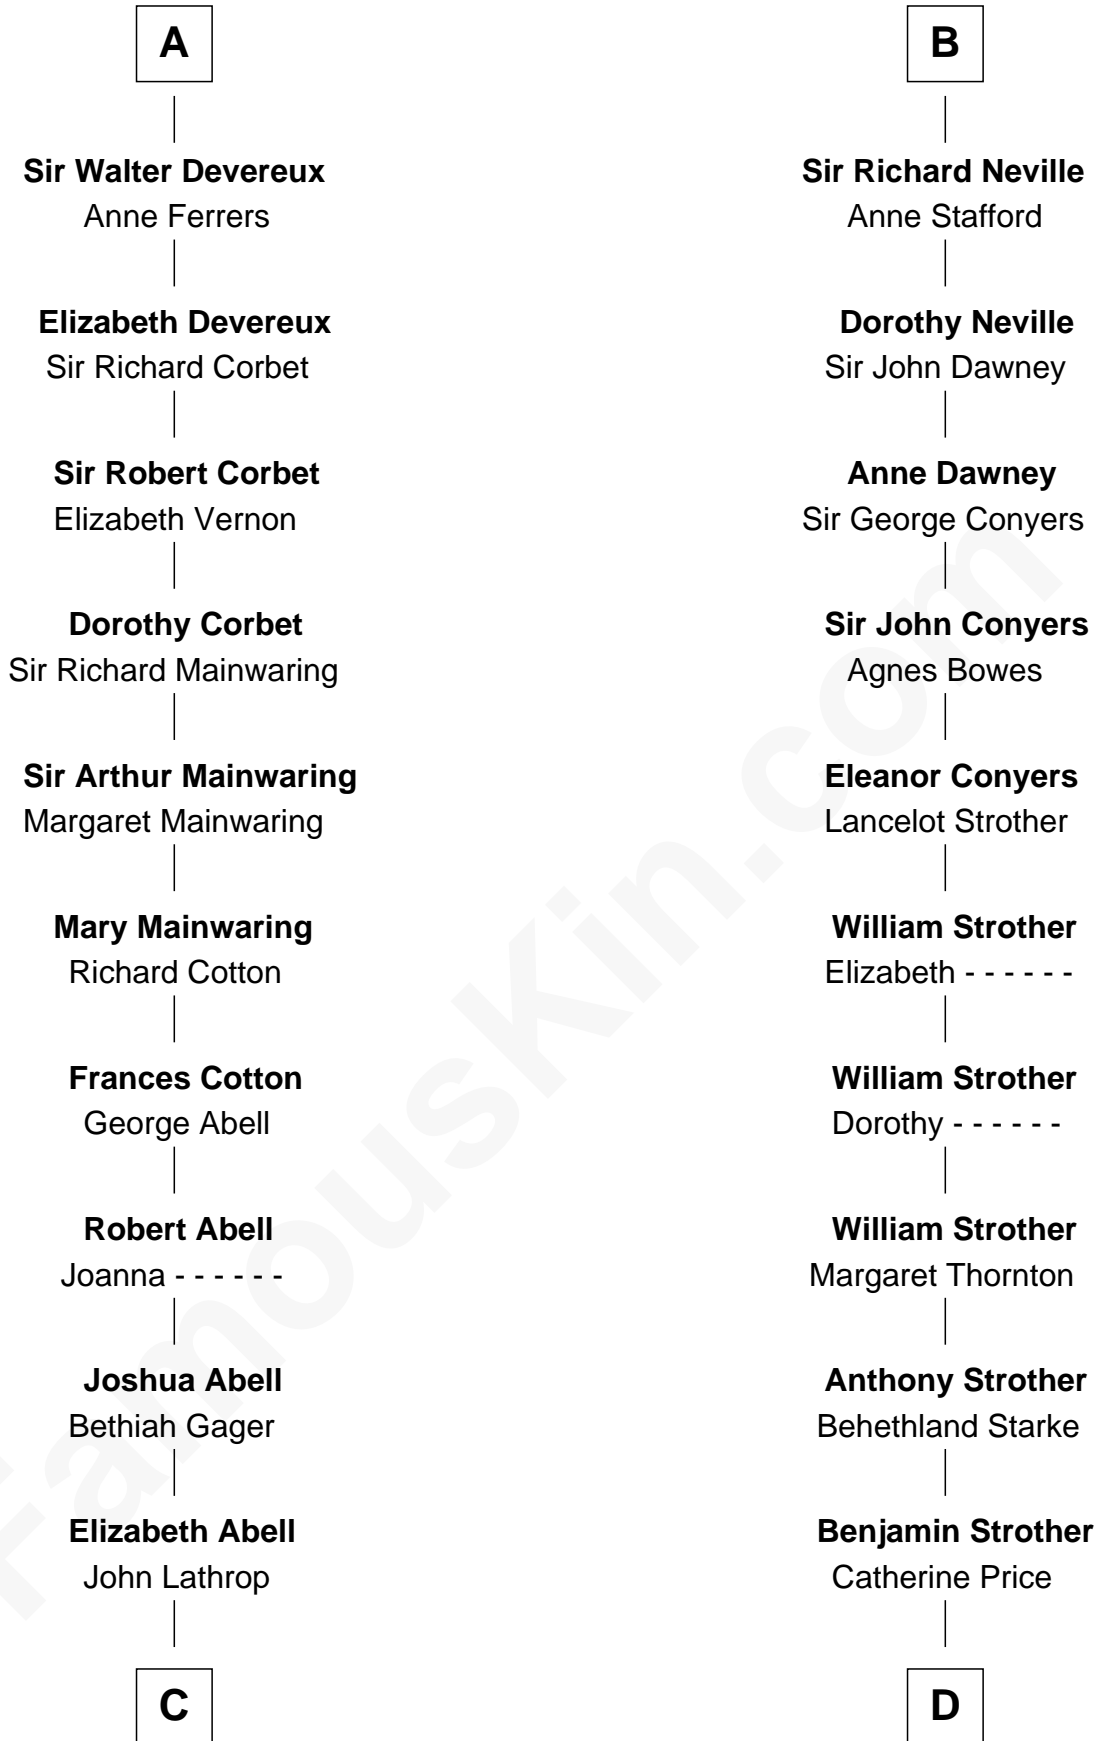

# FamousKin.com Relationship Chart of

**Marjorie Post**

*Founder of General Foods*

21st cousin of

**Randolph Scott**

*Movie Actor*

**Sir William de Fiennes**

Blanche de Brienne

**Agnes Crophull**

Sir Walter Devereux

**Sir Walter Devereux**

Elizabeth Bromwich

**Sir Walter Devereux**

Elizabeth Merbery

**A**

**Margaret de Fiennes**

Joan Beaufort

**George Neville**

Elizabeth Beauchamp

**Sir Henry Neville**

Joan Bouchier

**B**

**C**

**Azel Lathrop**  
Elizabeth Hyde

**Erastus Lathrop**  
Sarah Bailey

**Caroline Cushman Lathrop**  
Charles Rollin Post

**Charles William Post**  
Elle Letitia Merriweather

**Marjorie Post**  
*Founder of General Foods*

**D**

**Catherine Price Strother**  
Joseph Minor Crane