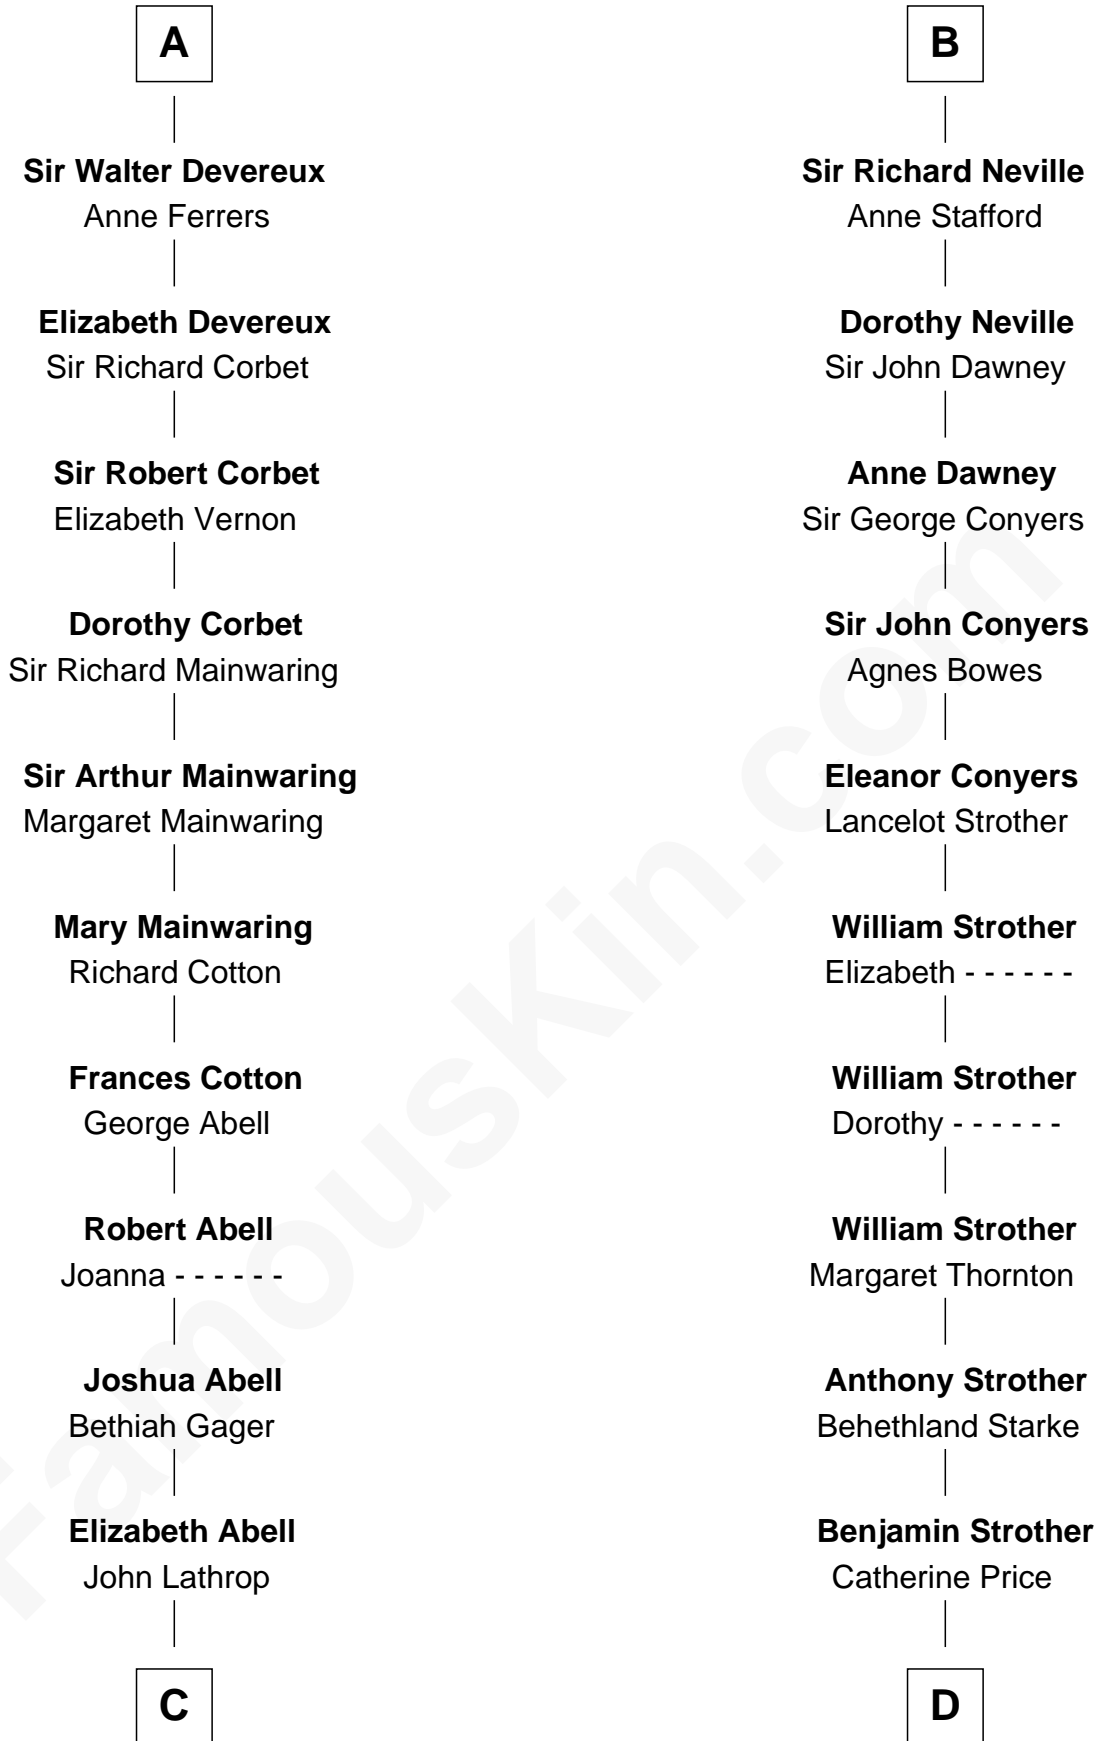

FamousKin.com Relationship Chart of

Marjorie Post

Founder of General Foods

21st cousin of

Randolph Scott

Movie Actor

Roger Mortimer

Maud de Braose

C

Azel Lathrop
Elizabeth Hyde

Erastus Lathrop
Sarah Bailey

Caroline Cushman Lathrop
Charles Rollin Post

Charles William Post
Elle Letitia Merriweather

Marjorie Post
Founder of General Foods

D

Catherine Price Strother
Joseph Minor Crane

John William Crane
Margaret Ann Sadler

Joseph Minor Crane
Lavinia Lionberger

Lucy Lionberger Crane
George Grant Scott

Randolph Scott
Movie Actor