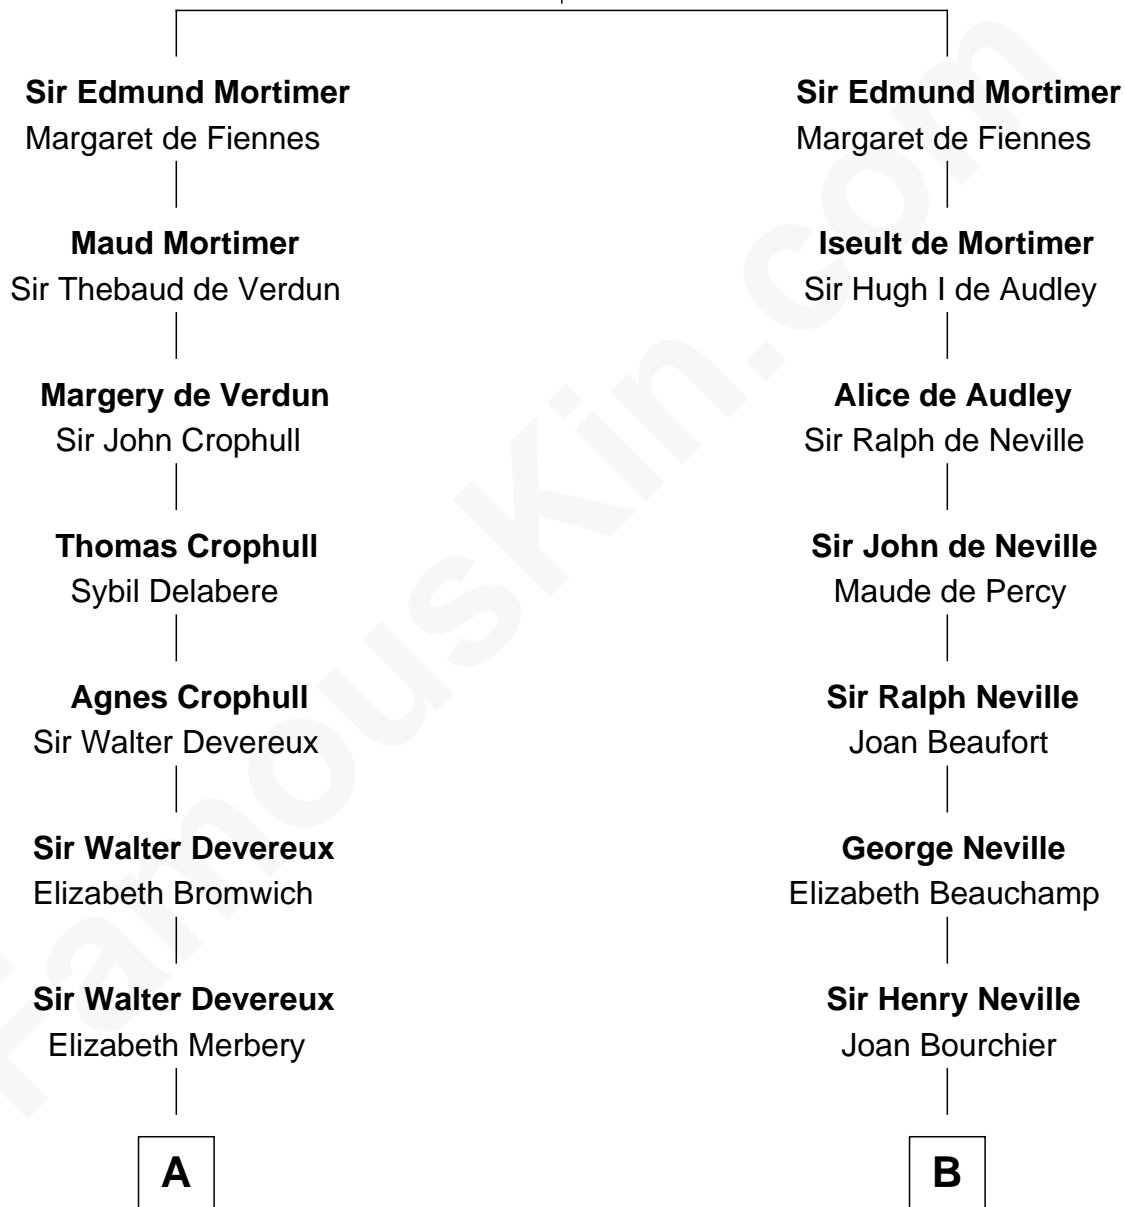

FamousKin.com Relationship Chart of

Marjorie Post

Founder of General Foods

21st cousin of

Randolph Scott

Movie Actor

Roger Mortimer

Maud de Braose

C

Azel Lathrop
Elizabeth Hyde

Erastus Lathrop
Sarah Bailey

Caroline Cushman Lathrop
Charles Rollin Post

Charles William Post
Elle Letitia Merriweather

Marjorie Post
Founder of General Foods

D

Catherine Price Strother
Joseph Minor Crane