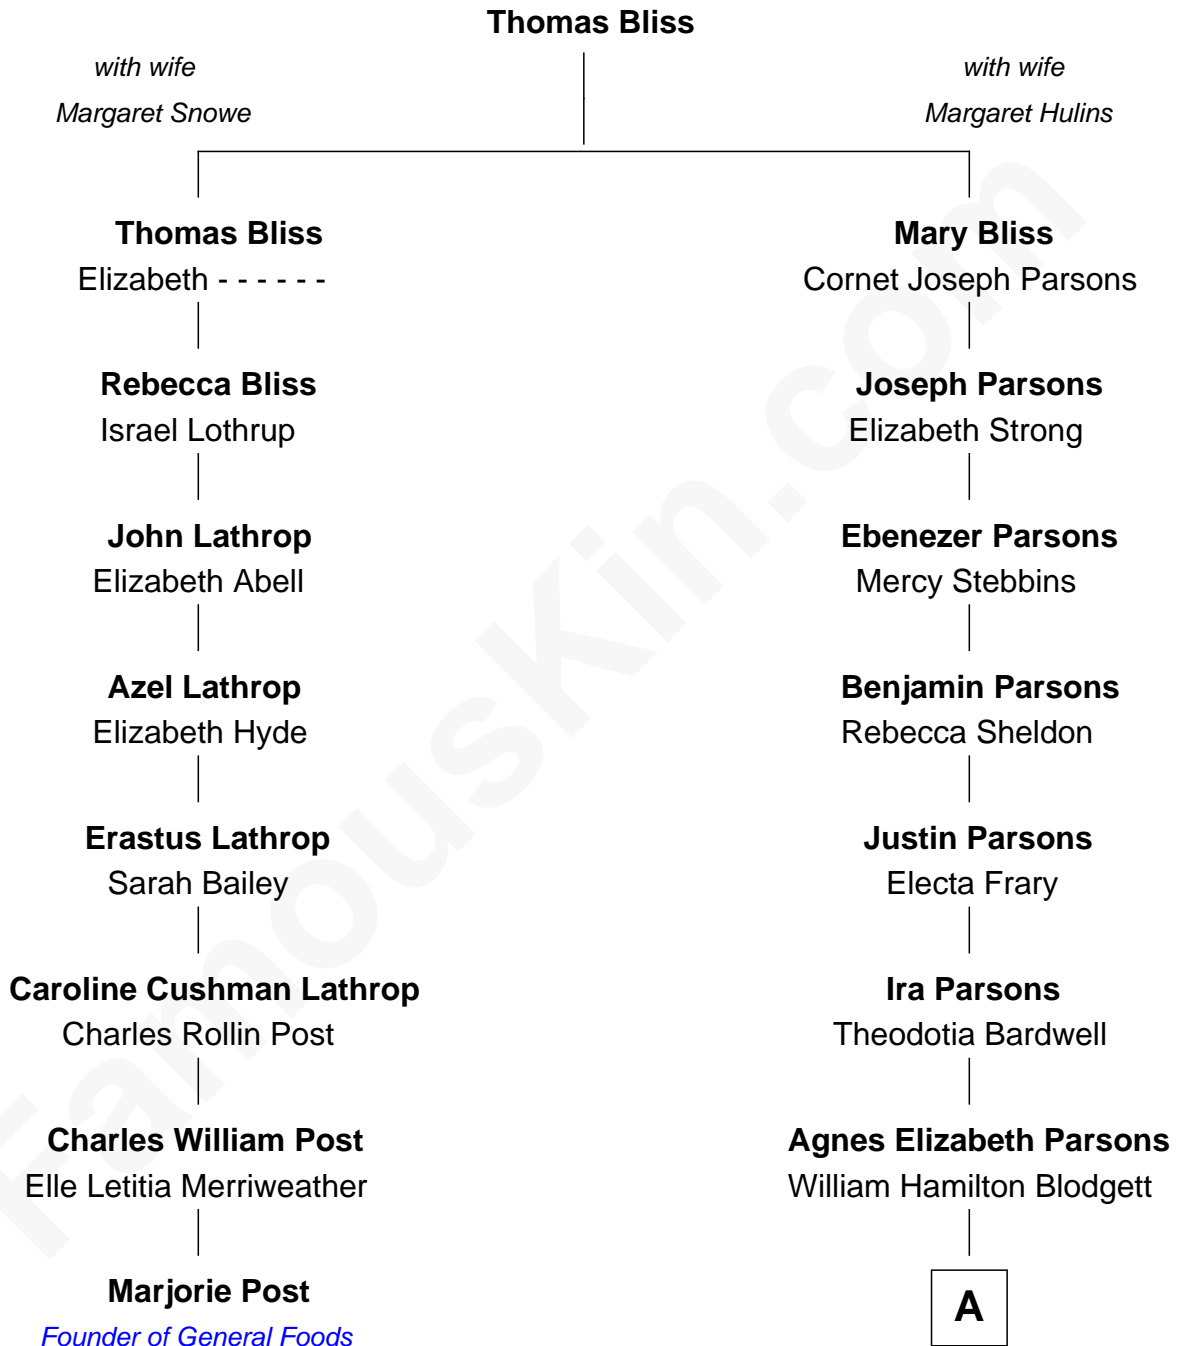

# FamousKin.com Relationship Chart of

**Marjorie Post**

*Founder of General Foods*

7th cousin 4 times removed of

**Kate Upton**

*Sports Illustrated Swimsuit Cover Model*

A

**Carrie A. Blodgett**  
Cassius Marcellus Upton

**Frederick Stanley Upton**  
Margaret M. Beckley

**Stephen Edward Upton**  
Elizabeth Brooks Vial

**Jefferson Matthew Upton**  
Shelley Fawn Davis

**Kate Upton**  
*Model and Actress*