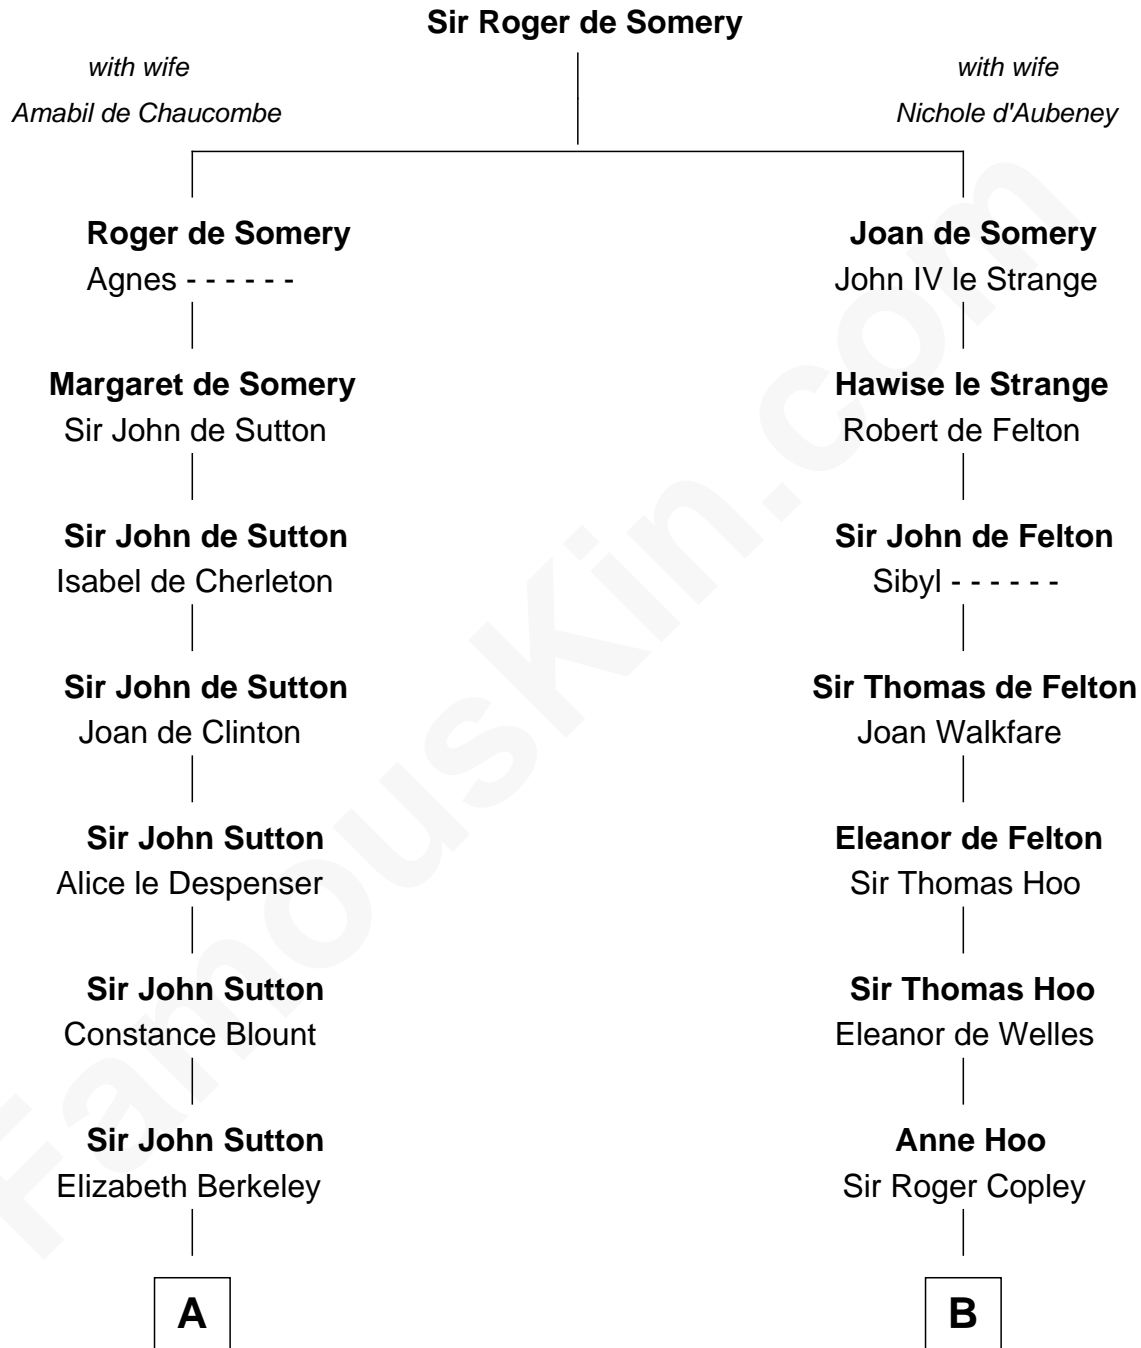

# FamousKin.com Relationship Chart of

**Marjorie Post**

*Founder of General Foods*

19th cousin 2 times removed of

**Ray Bradbury**

*Author of The Martian Chronicles*

**C**

**Caroline Cushman Lathrop**

Charles Rollin Post

**Charles William Post**

Elle Letitia Merriweather

**Marjorie Post**

*Founder of General Foods*

**D**

**Samuel Bradbury**

Frances Mary Rohead

**Samuel Irving Bradbury**

Mary Adell Spaulding

**Samuel Hinkston Bradbury**

Minnie Alice Davis

**Leonard Spaulding Bradbury**

Esther Marie Moberg

**Ray Bradbury**

*Author of The Martian Chronicles*