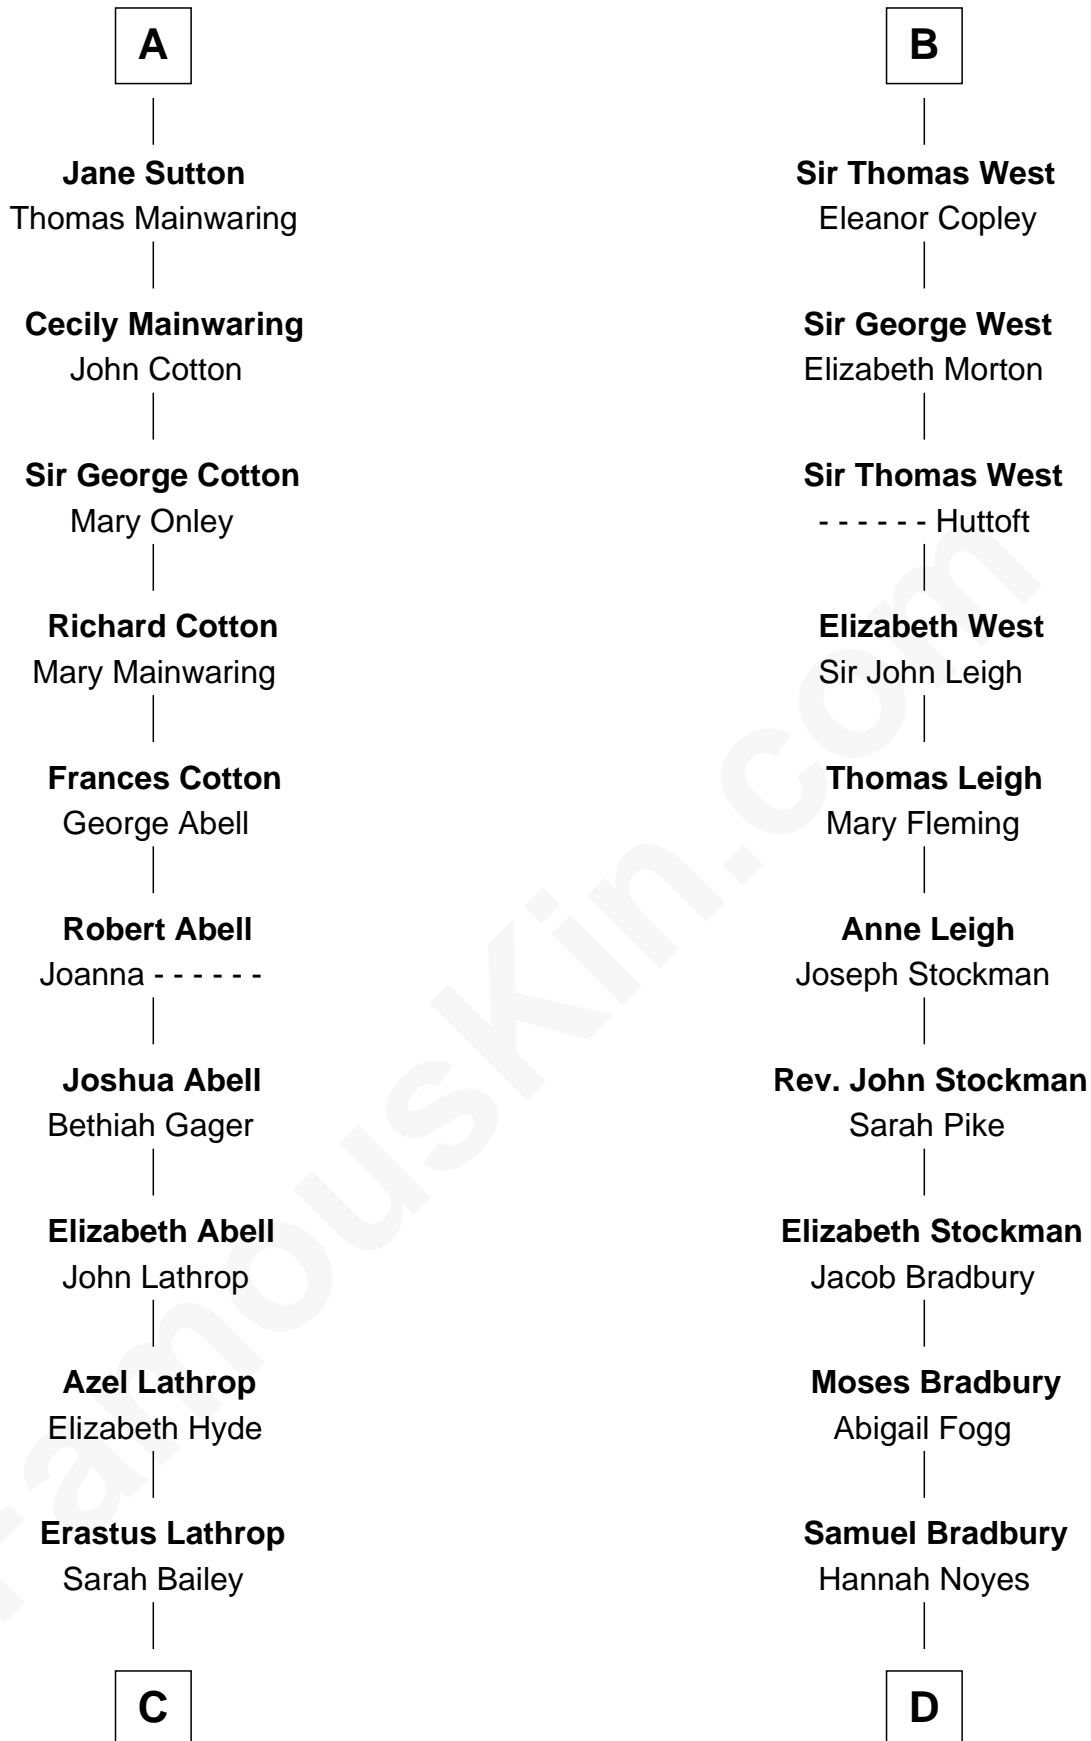

FamousKin.com Relationship Chart of

Marjorie Post

Founder of General Foods

19th cousin 2 times removed of

Ray Bradbury

Author of The Martian Chronicles

Sir Hugh le Despencer

Aveline Basset

Sir Walter Hungerford

Sir Robert Hungerford

Margaret Botreaux

Katherine Hungerford

Sir Richard West

B

C

Caroline Cushman Lathrop

Charles Rollin Post

Charles William Post

Elle Letitia Merriweather

Marjorie Post

Founder of General Foods

D

Samuel Bradbury

Frances Mary Rothead