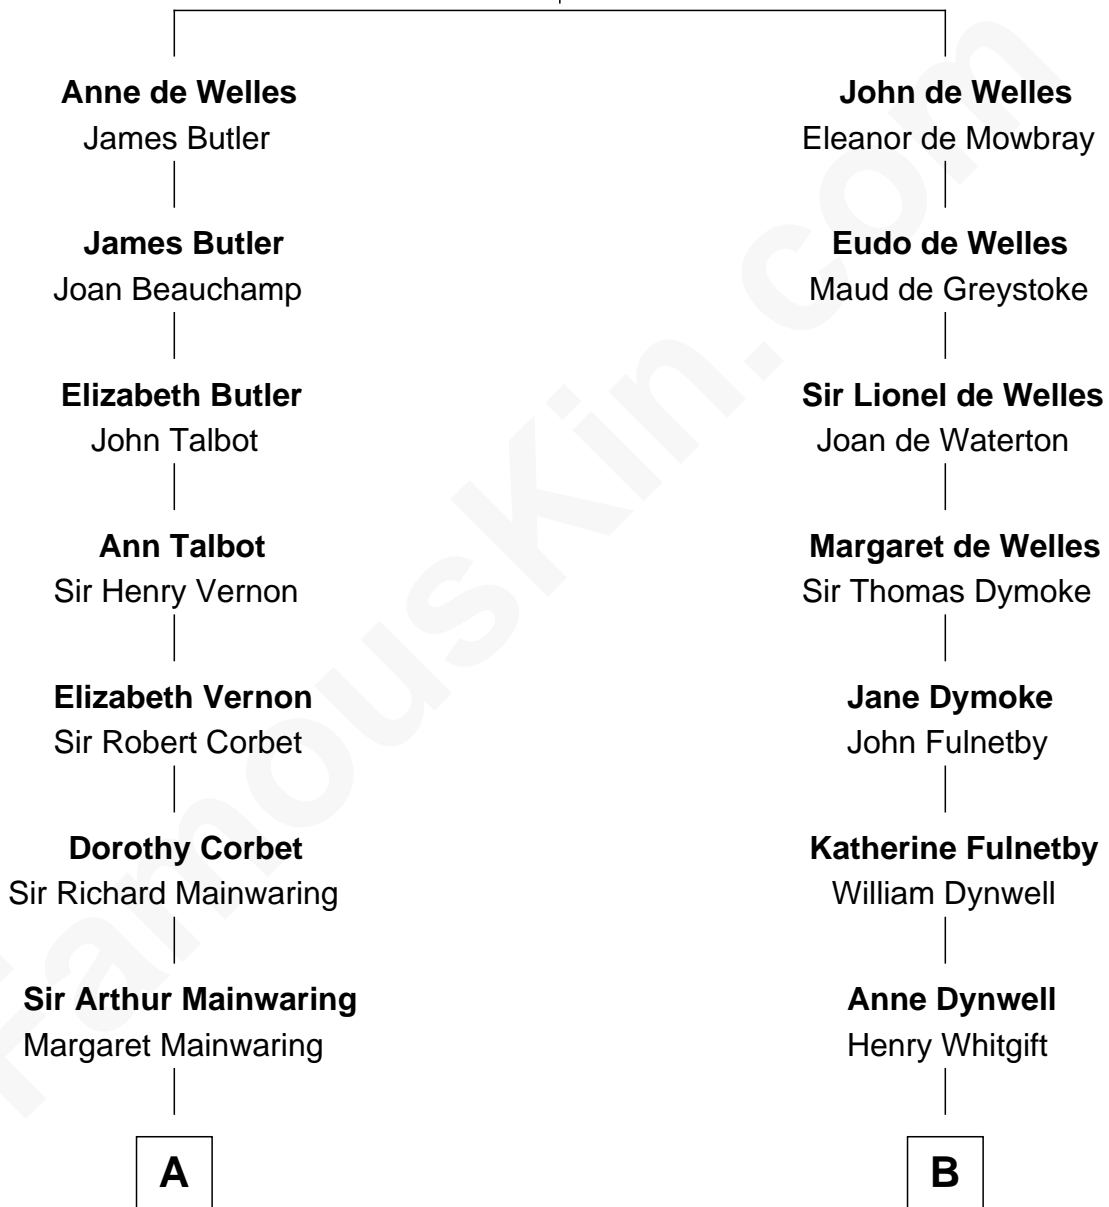

FamousKin.com Relationship Chart of

Marjorie Post

Founder of General Foods

16th cousin 2 times removed of

Ray Bradbury

Author of The Martian Chronicles

John de Welles

Maud de Roos

C

Leonard Spaulding Bradbury

Esther Marie Moberg

Ray Bradbury

Author of [The Martian Chronicles](#)

FamousKin.com