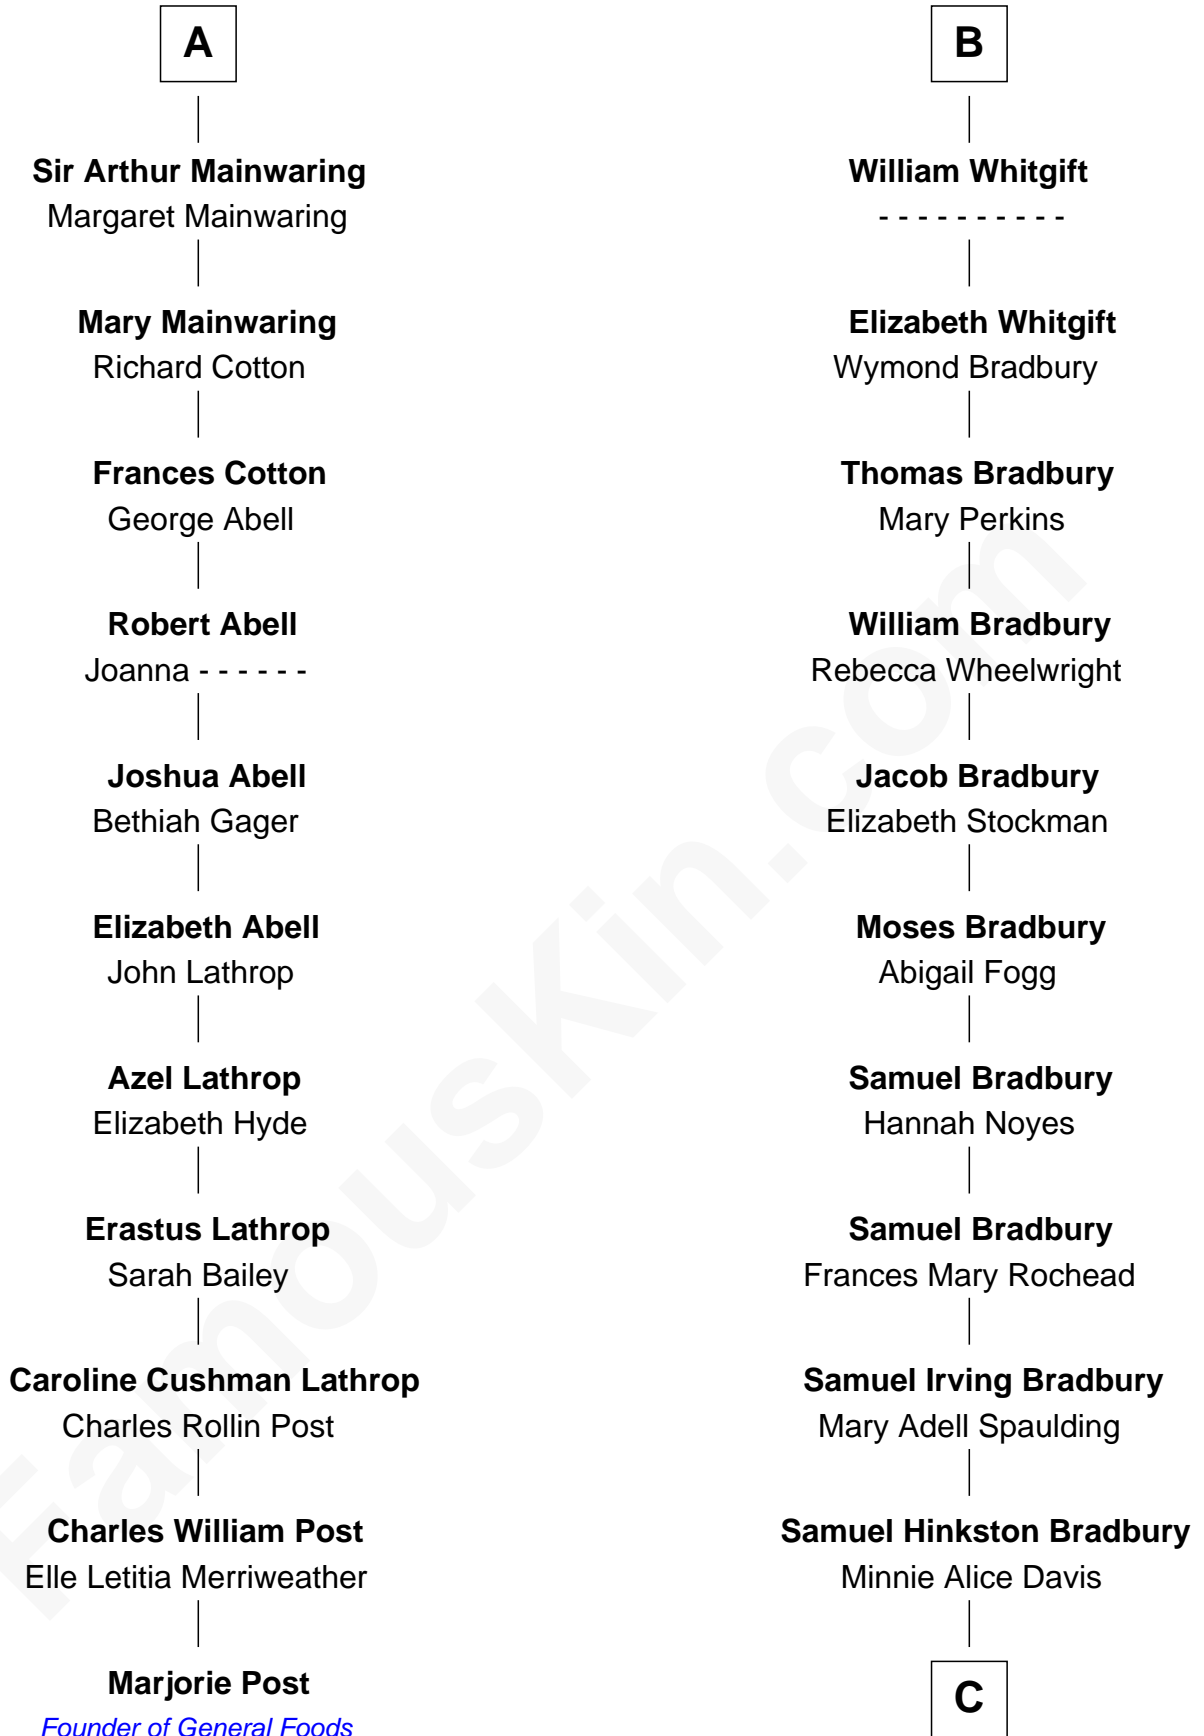

FamousKin.com Relationship Chart of

Marjorie Post

Founder of General Foods

17th cousin 1 time removed of

Ray Bradbury

Author of The Martian Chronicles

C

Leonard Spaulding Bradbury

Esther Marie Moberg

Ray Bradbury

Author of The Martian Chronicles

FamousKin.com