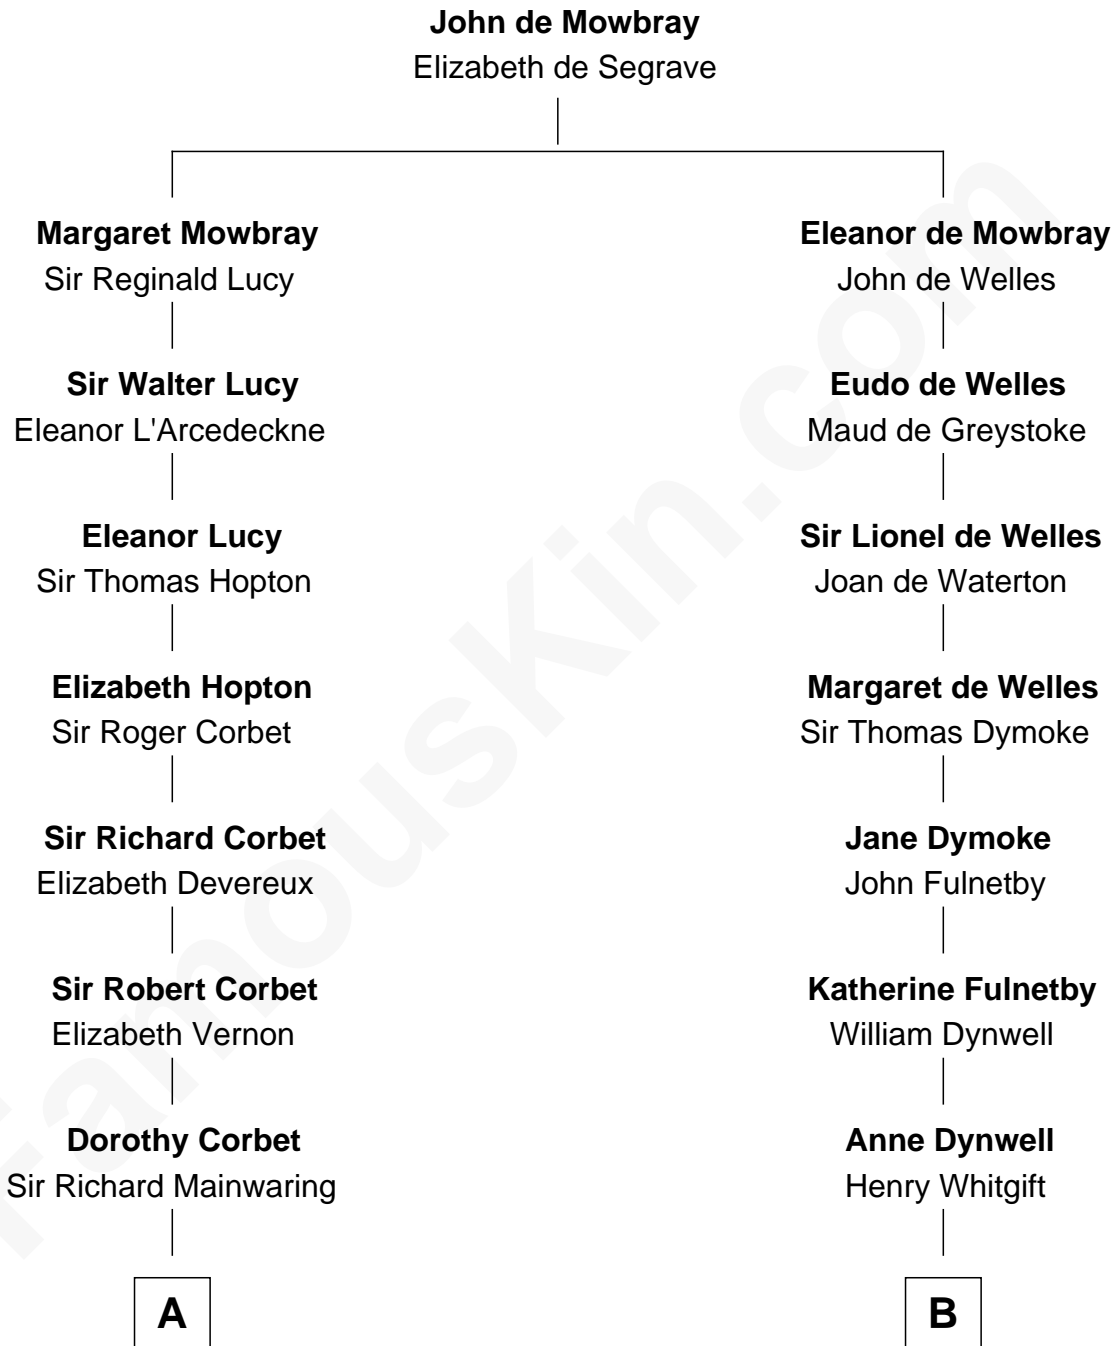

FamousKin.com Relationship Chart of

Marjorie Post

Founder of General Foods

17th cousin 1 time removed of

Ray Bradbury

Author of The Martian Chronicles

C

Leonard Spaulding Bradbury

Esther Marie Moberg

Ray Bradbury

Author of The Martian Chronicles

FamousKin.com