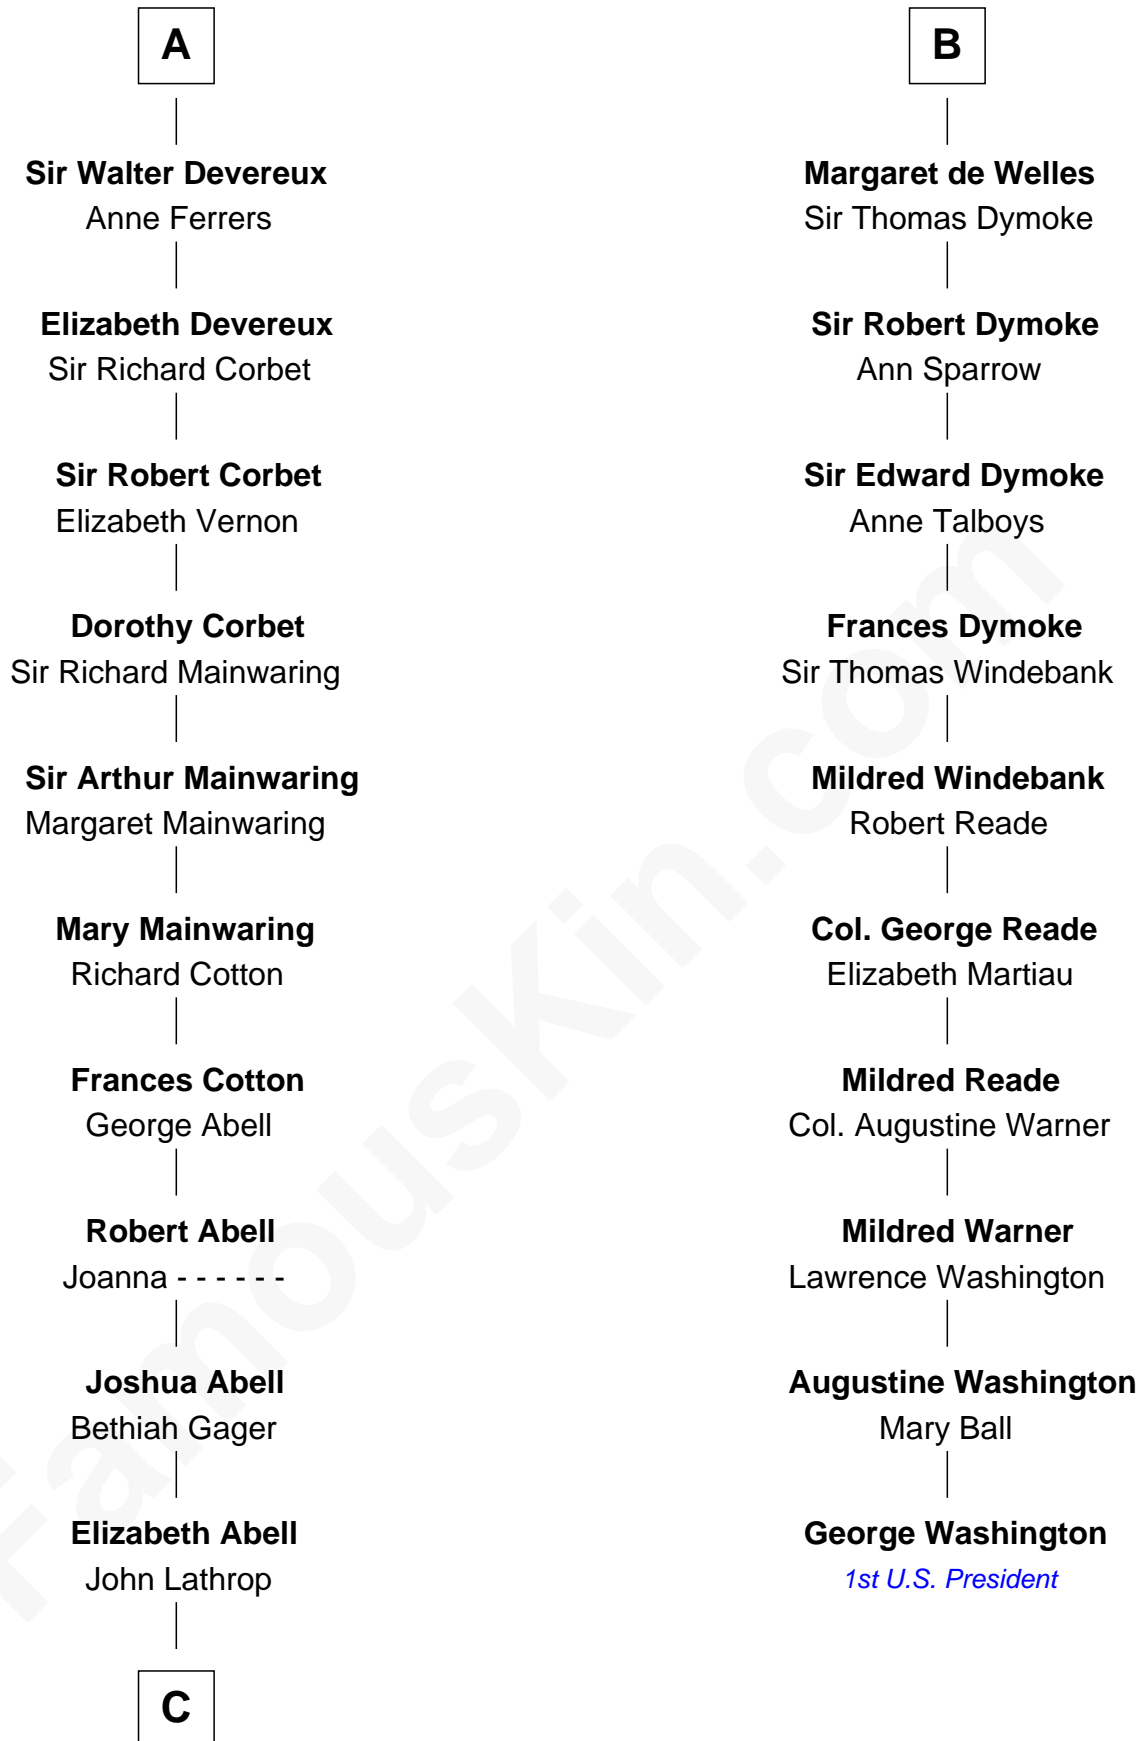

FamousKin.com Relationship Chart of

Marjorie Post

Founder of General Foods

16th cousin 5 times removed of

George Washington

1st U.S. President

Sir William de Fiennes

Blanche de Brienne

C

Azel Lathrop
Elizabeth Hyde

Erastus Lathrop
Sarah Bailey

Caroline Cushman Lathrop
Charles Rollin Post

Charles William Post
Elle Letitia Merriweather

Marjorie Post
Founder of General Foods

FamousKin.com