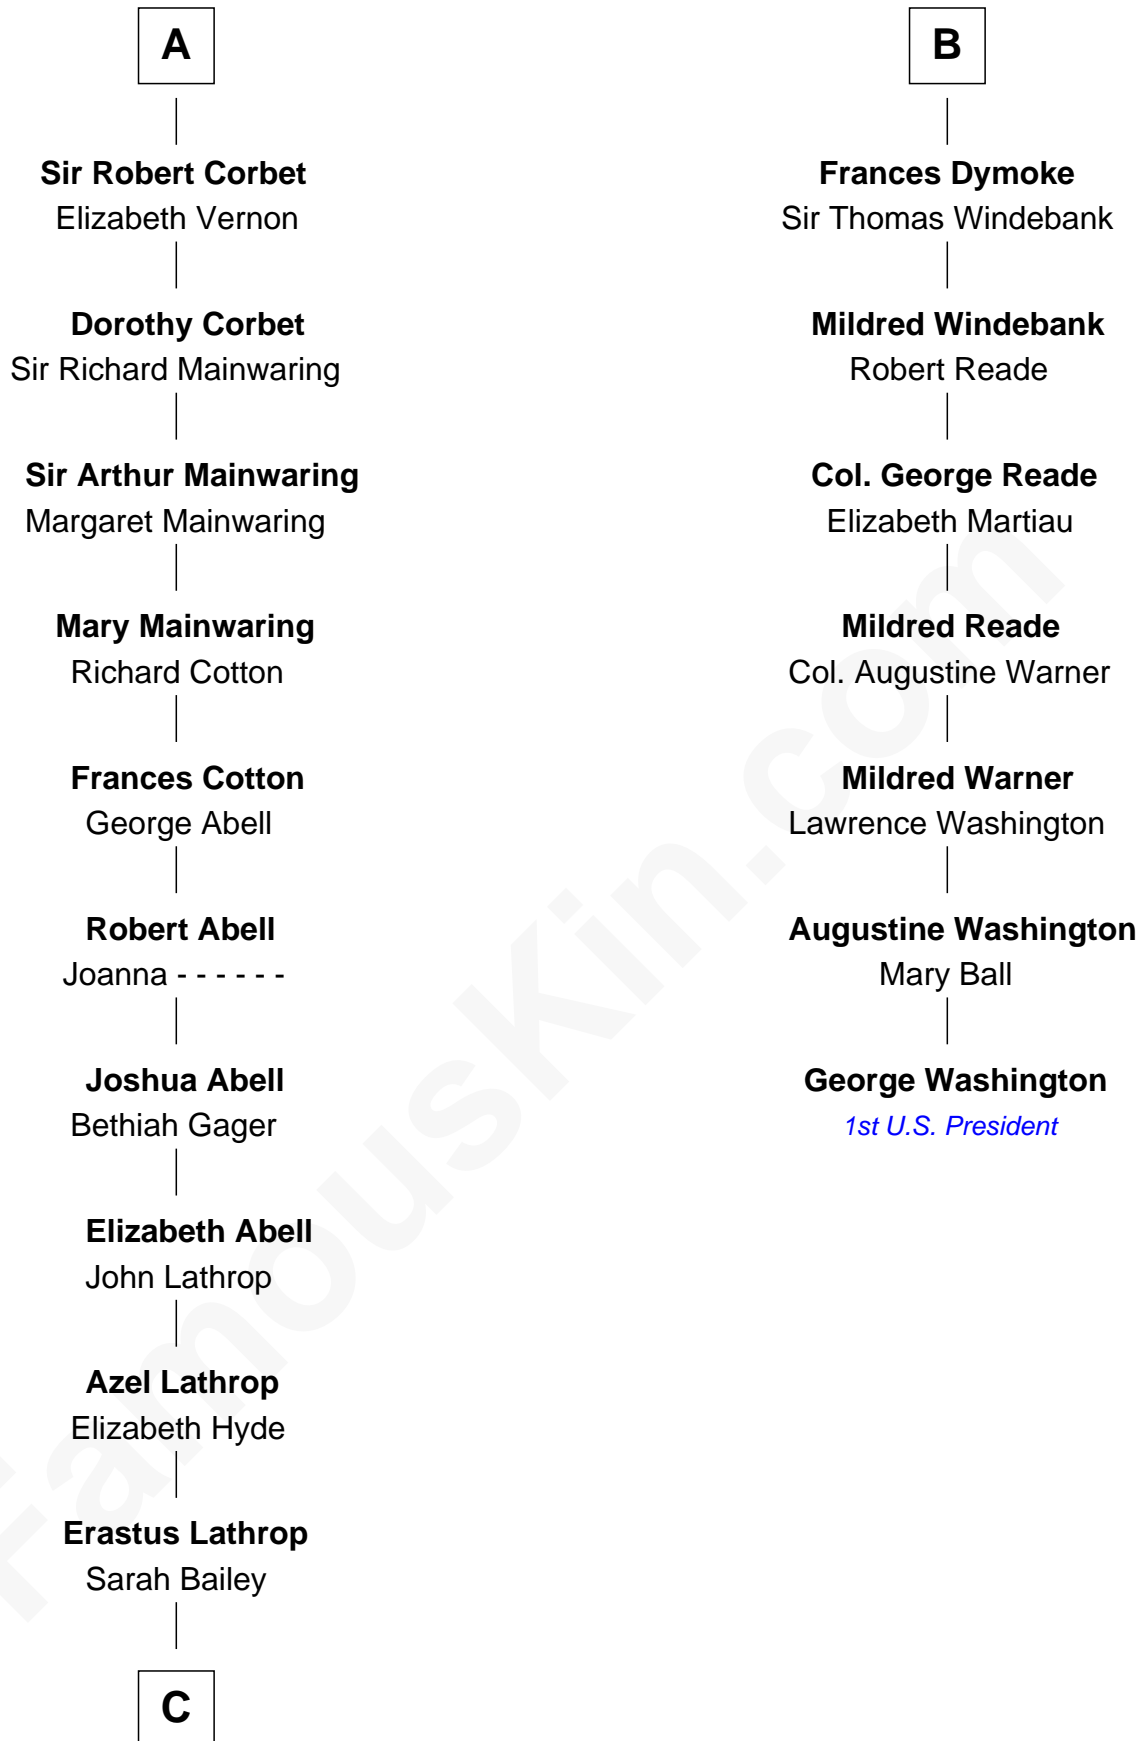

# FamousKin.com Relationship Chart of

**Marjorie Post**

*Founder of General Foods*

13th cousin 6 times removed of

**George Washington**

*1st U.S. President*

**C**

—  
**Caroline Cushman Lathrop**

Charles Rollin Post

—  
**Charles William Post**

Elle Letitia Merriweather

—  
**Marjorie Post**

*Founder of General Foods*

FamousKin.com