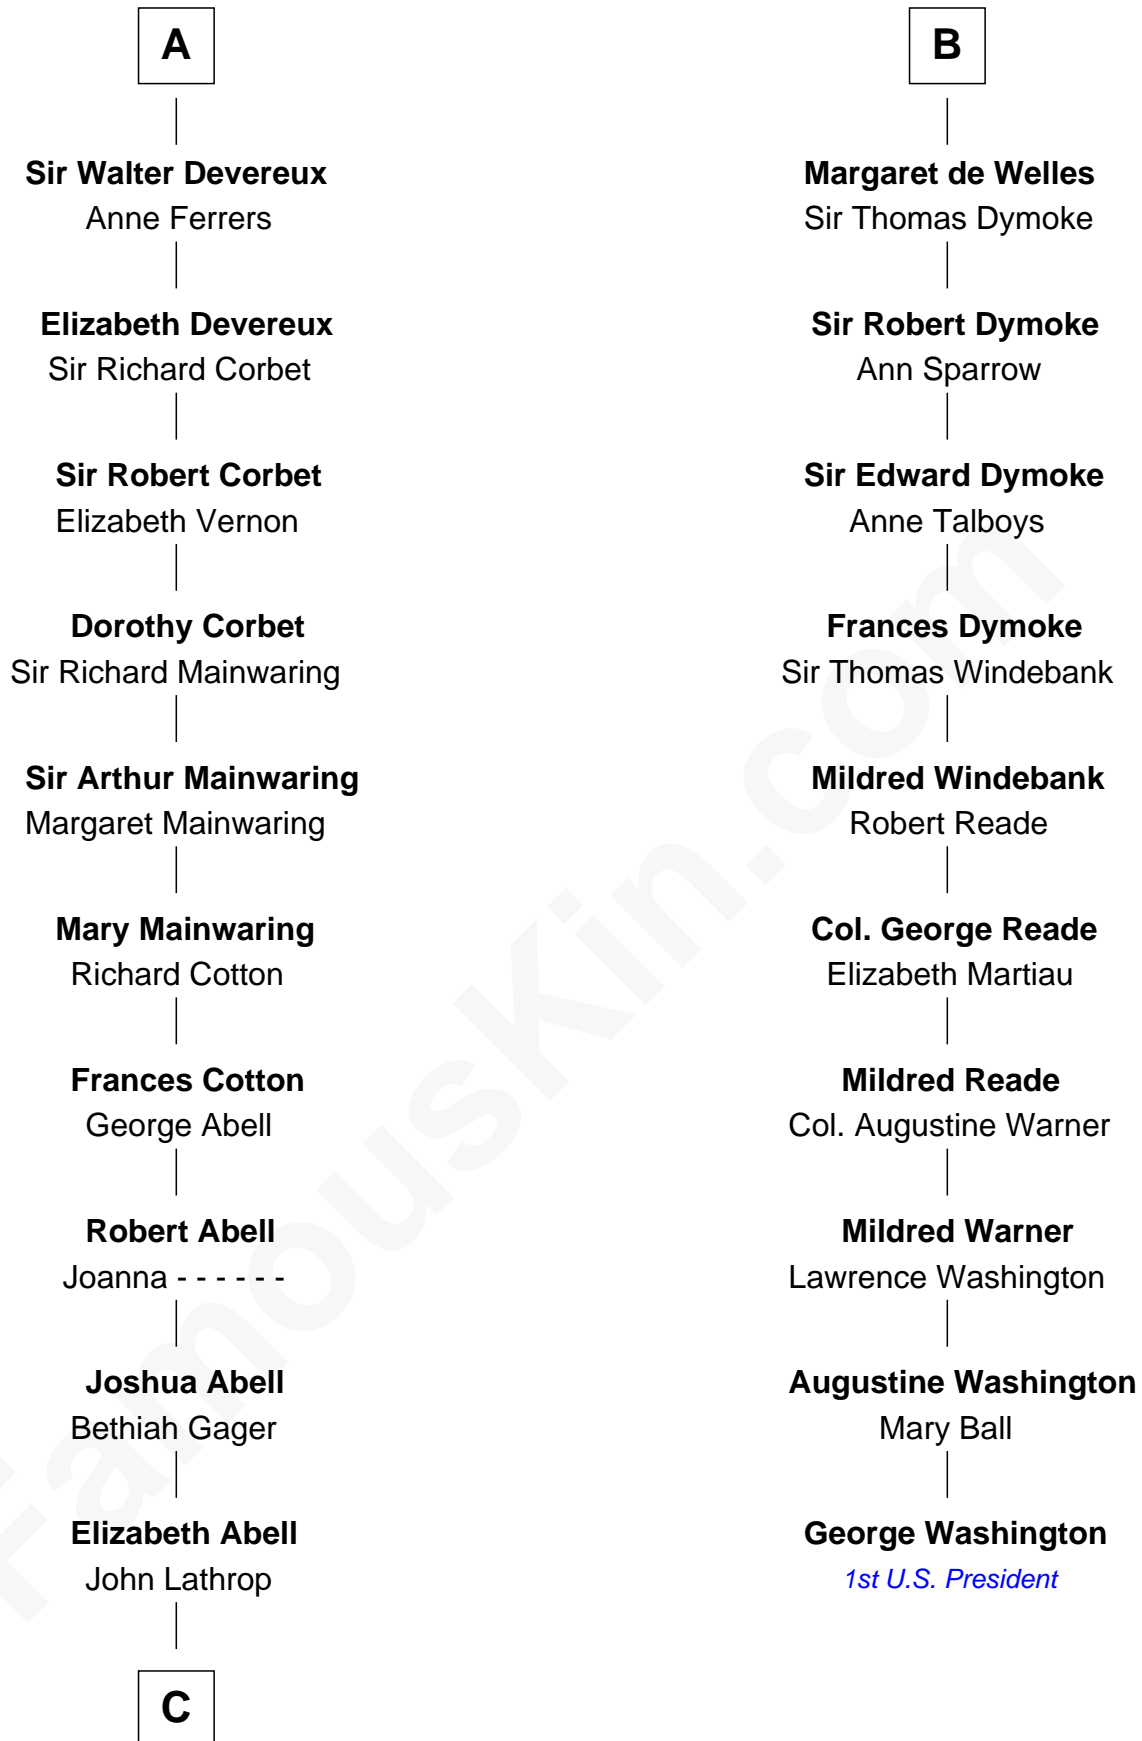

FamousKin.com Relationship Chart of

Marjorie Post

Founder of General Foods

16th cousin 5 times removed of

George Washington

1st U.S. President

Roger Mortimer
Maud de Braose

C

Azel Lathrop
Elizabeth Hyde

Erastus Lathrop
Sarah Bailey

Caroline Cushman Lathrop
Charles Rollin Post

Charles William Post
Elle Letitia Merriweather

Marjorie Post
Founder of General Foods

FamousKin.com