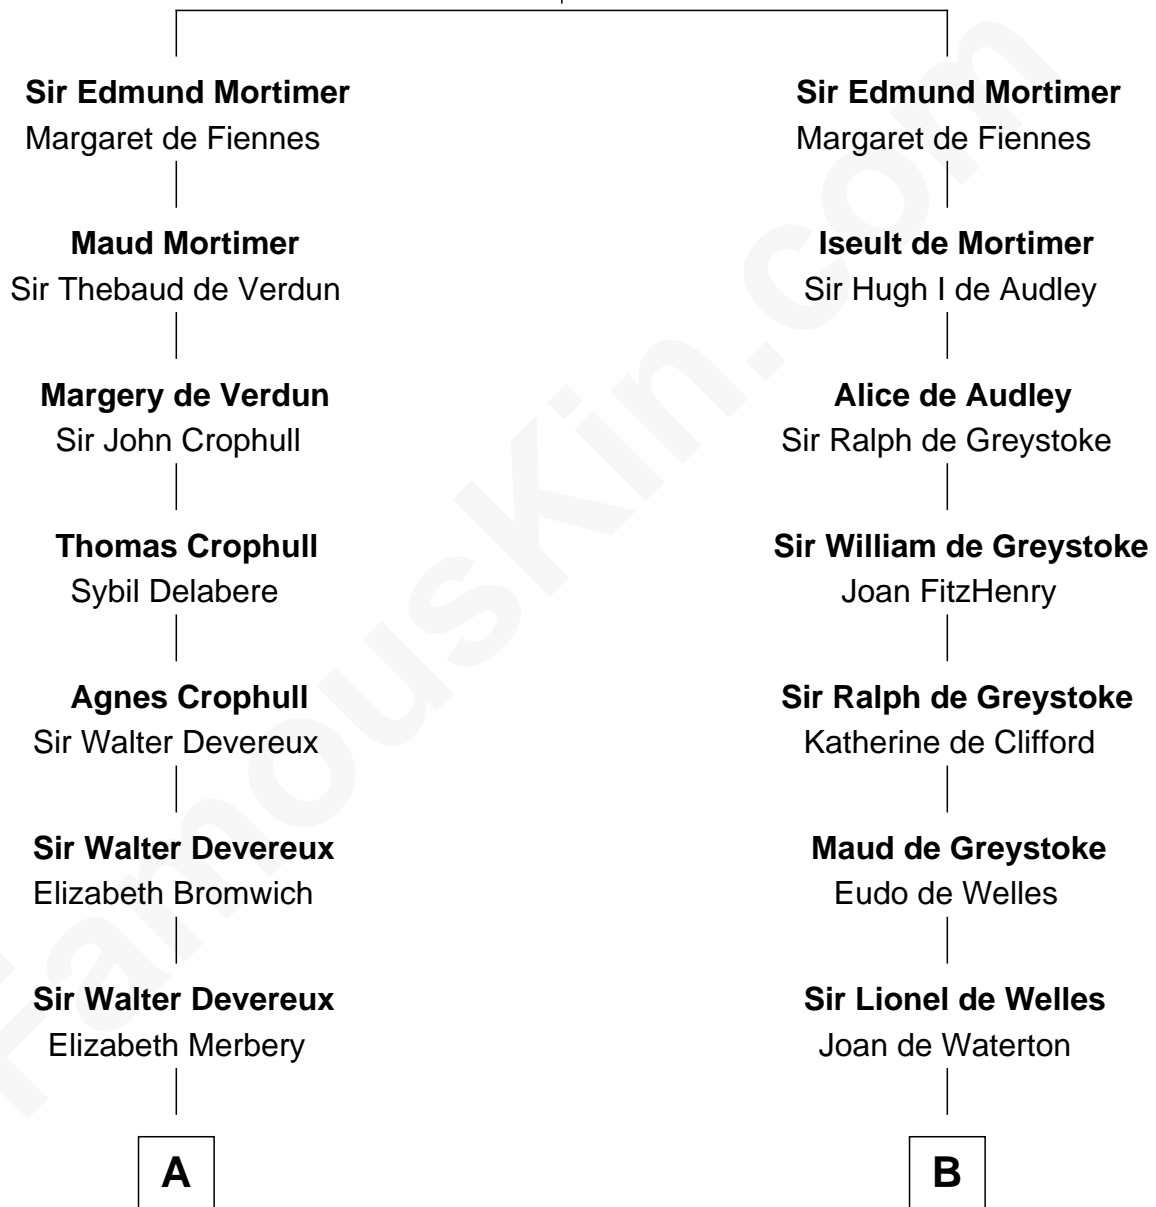

FamousKin.com Relationship Chart of

Marjorie Post

Founder of General Foods

16th cousin 5 times removed of

George Washington

1st U.S. President

Roger Mortimer
Maud de Braose

C

Azel Lathrop
Elizabeth Hyde

Erastus Lathrop
Sarah Bailey

Caroline Cushman Lathrop
Charles Rollin Post

Charles William Post
Elle Letitia Merriweather

Marjorie Post
Founder of General Foods

FamousKin.com