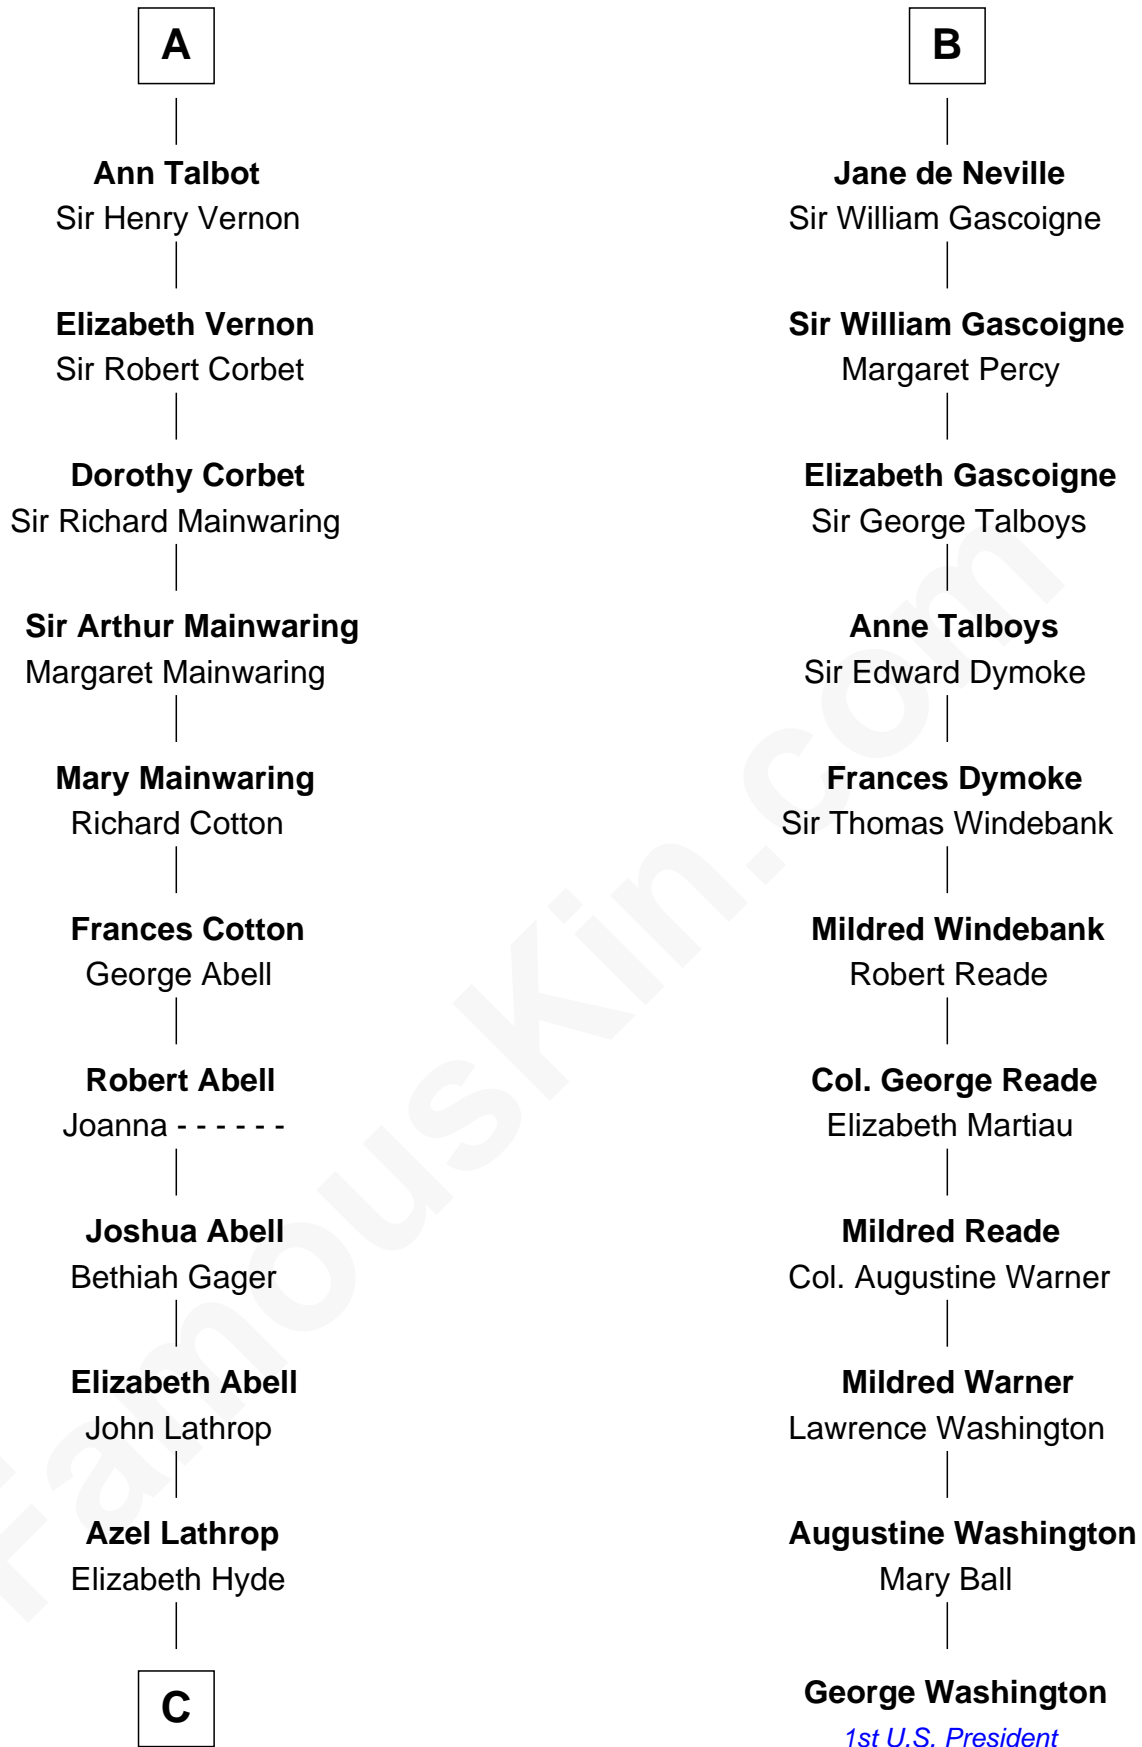

FamousKin.com Relationship Chart of

Marjorie Post

Founder of General Foods

17th cousin 3 times removed of

George Washington

1st U.S. President

Sir Humphrey de Bohun

Eleanor de Braiose

C

Erastus Lathrop

Sarah Bailey

Caroline Cushman Lathrop

Charles Rollin Post

Charles William Post

Elle Letitia Merriweather

Marjorie Post