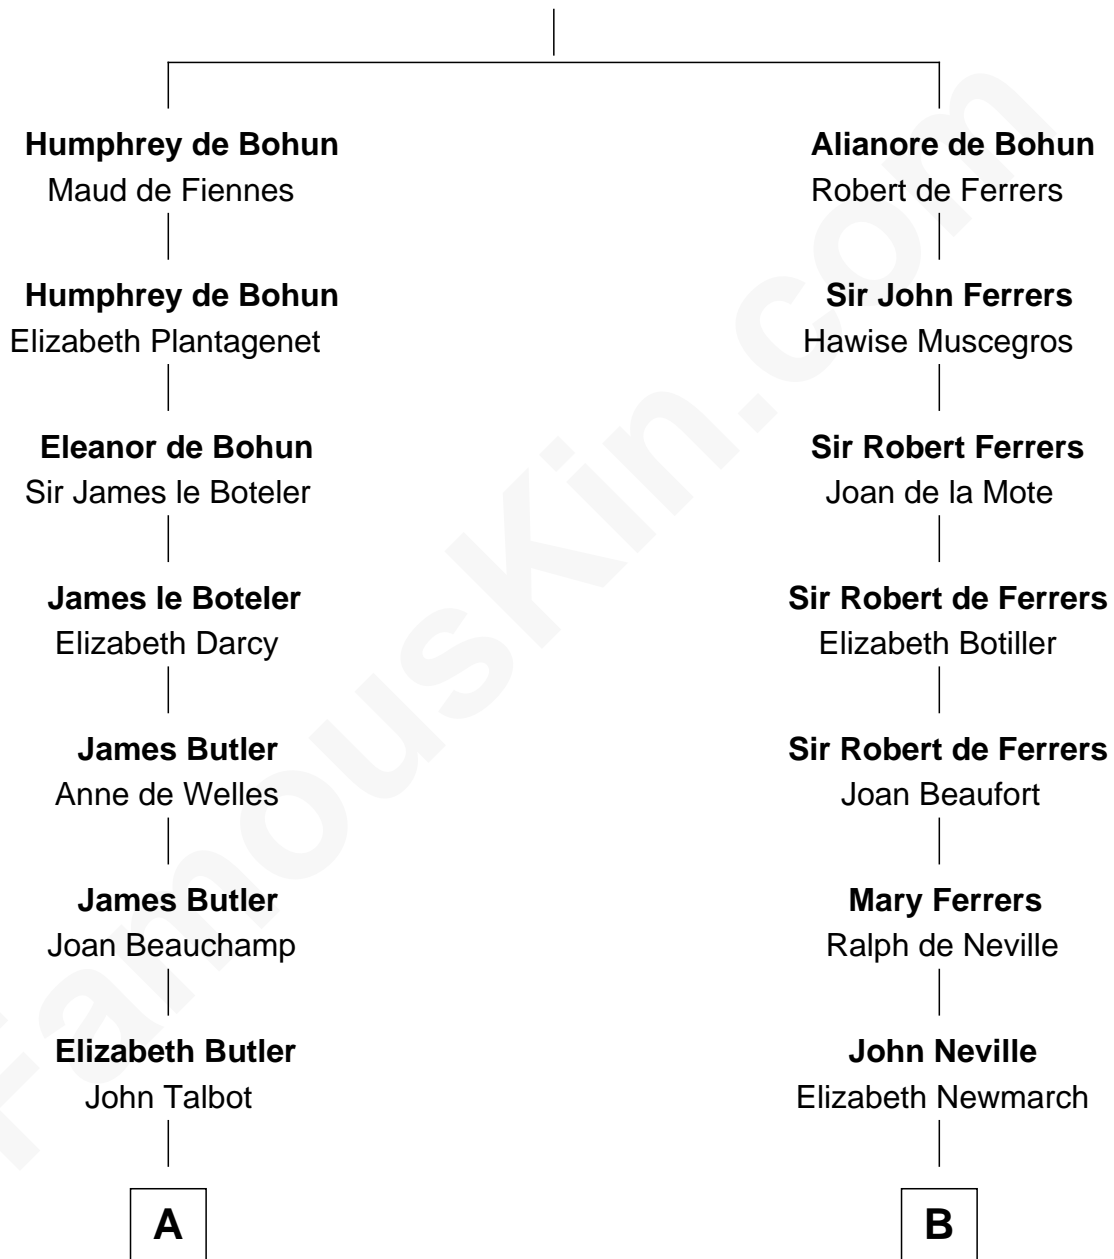

FamousKin.com Relationship Chart of

Marjorie Post

Founder of General Foods

17th cousin 3 times removed of

George Washington

1st U.S. President

Sir Humphrey de Bohun

Eleanor de Braiose

C

Erastus Lathrop

Sarah Bailey

Caroline Cushman Lathrop

Charles Rollin Post

Charles William Post

Elle Letitia Merriweather

Marjorie Post