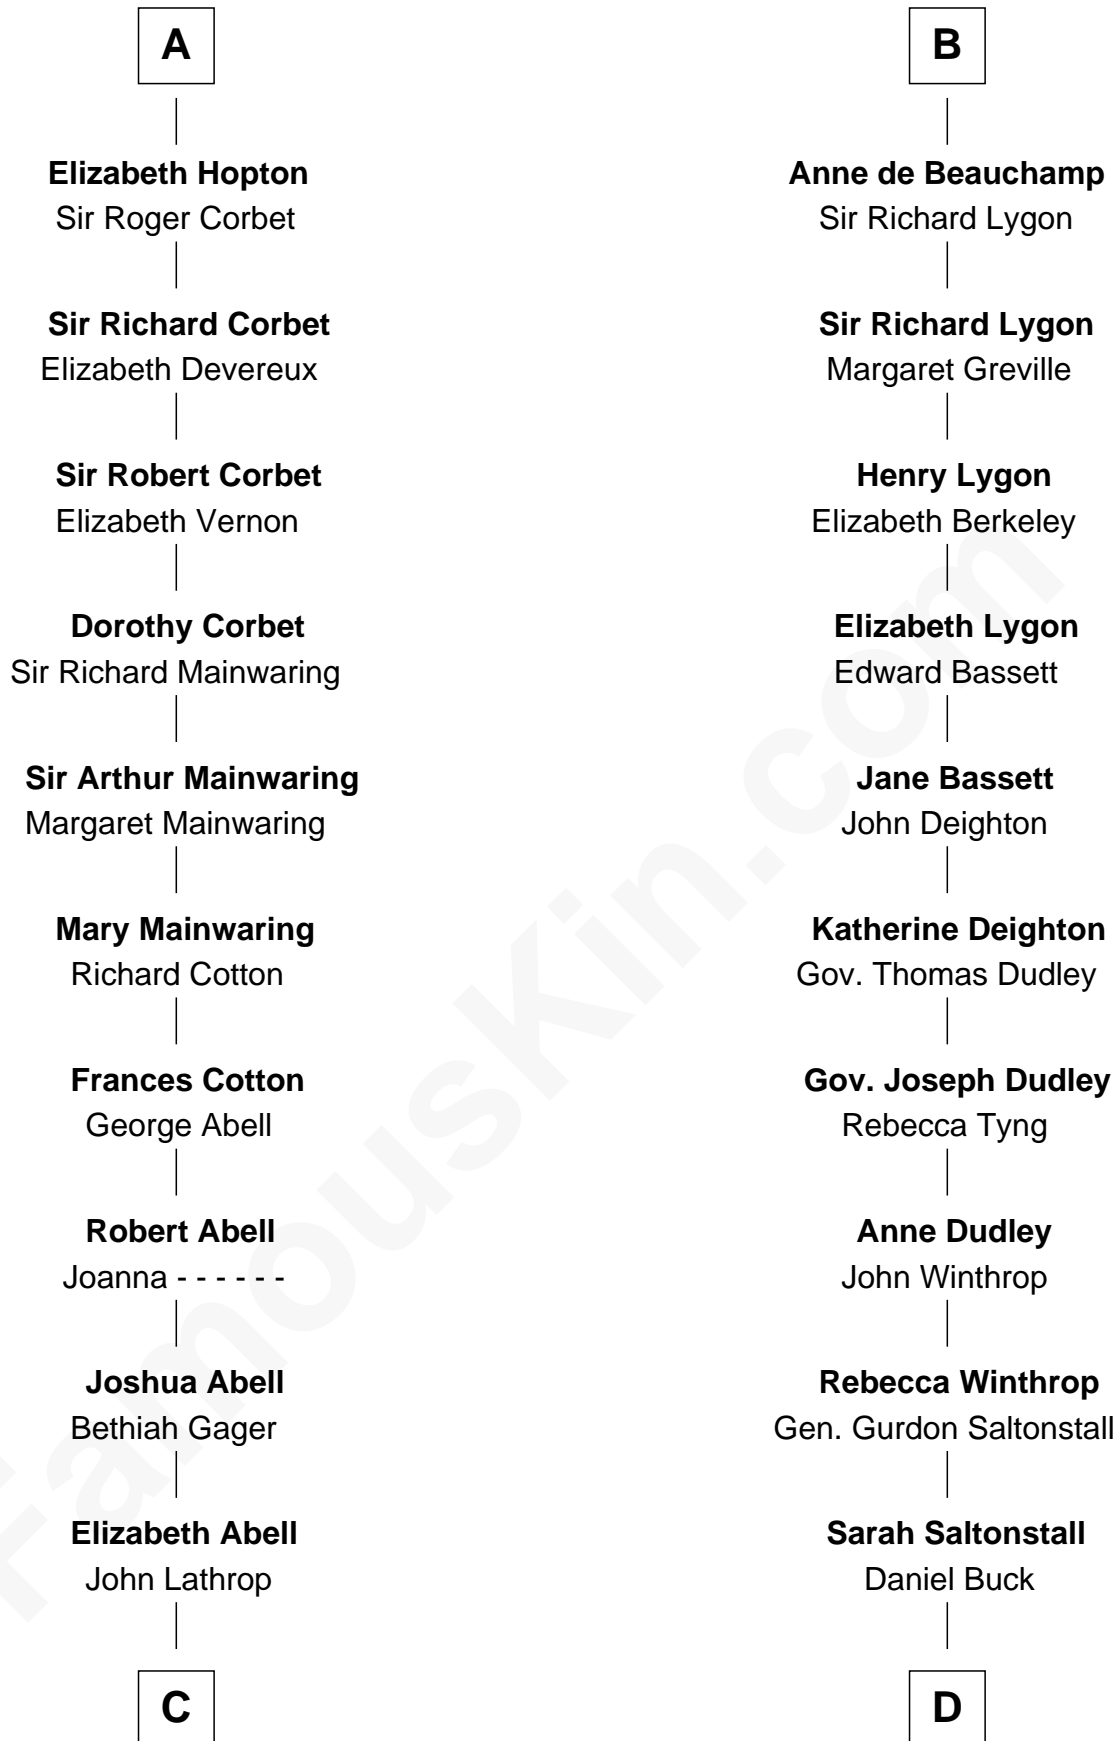

FamousKin.com Relationship Chart of

Marjorie Post

Founder of General Foods

21st cousin of

Louis Auchincloss

Author

John de Botetourte

Maud FitzThomas

C

Azel Lathrop
Elizabeth Hyde

Erastus Lathrop
Sarah Bailey

Caroline Cushman Lathrop
Charles Rollin Post

Charles William Post
Elle Letitia Merriweather

Marjorie Post
Founder of General Foods

D

Gurdon Buck
Susannah Mainwaring