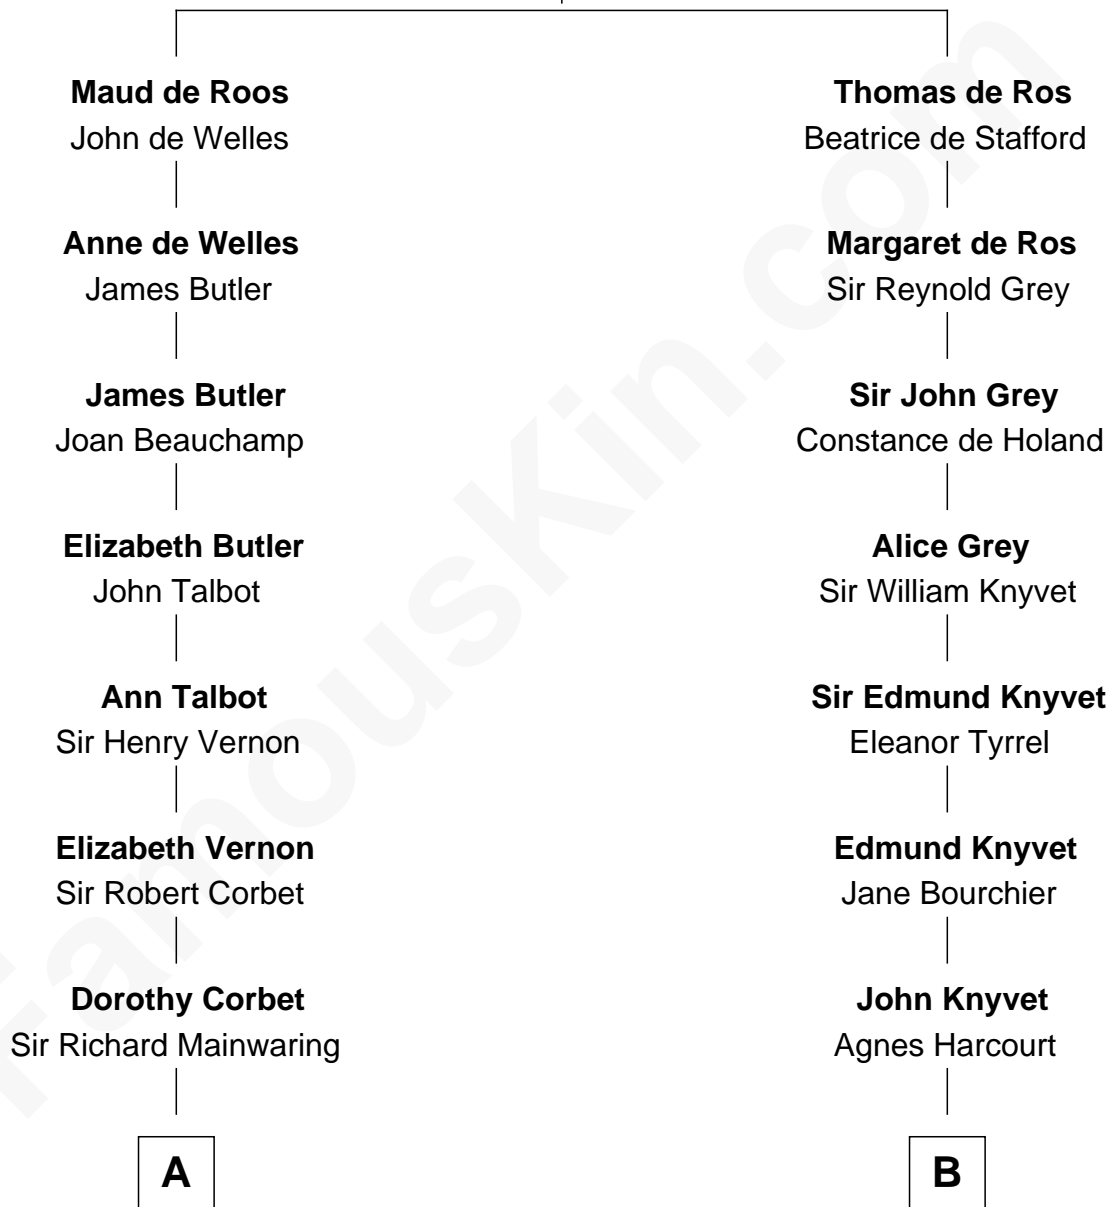

FamousKin.com Relationship Chart of

Marjorie Post

Founder of General Foods

17th cousin 1 time removed of

Louis Auchincloss

Author

Sir William de Ros
Margery de Badlesmere

C

|
Joseph Howland Auchincloss

Priscilla Dixon Stanton

|
Louis Auchincloss

Author

FamousKin.com