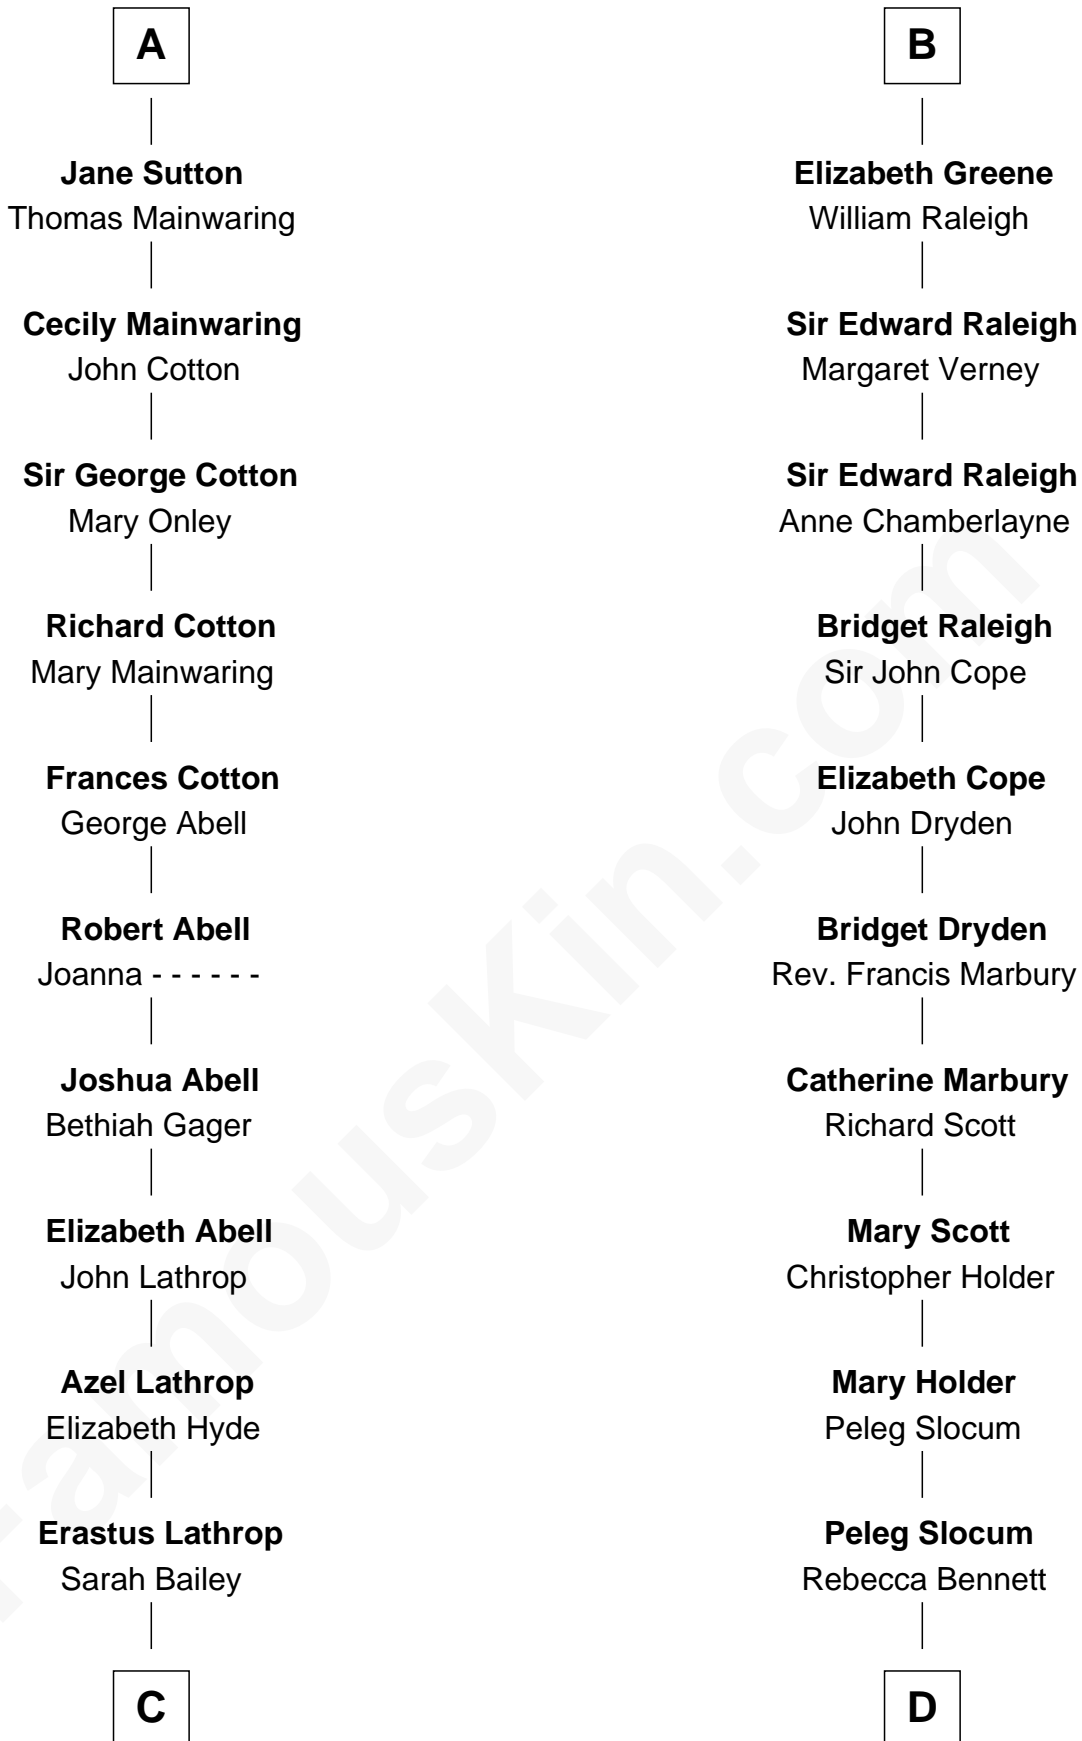

FamousKin.com Relationship Chart of

Marjorie Post

Founder of General Foods

19th cousin 2 times removed of

Hetty Green

"The Witch of Wall Street"

Sir Roger de Somery

*with wife
Amabil de Chaucombe*

*with wife
Nichole d'Aubenev*

C

Caroline Cushman Lathrop

Charles Rollin Post

Charles William Post

Elle Letitia Merriweather

Marjorie Post

Founder of General Foods

Edward Mott Robinson

Hetty Green

"The Witch of Wall Street"