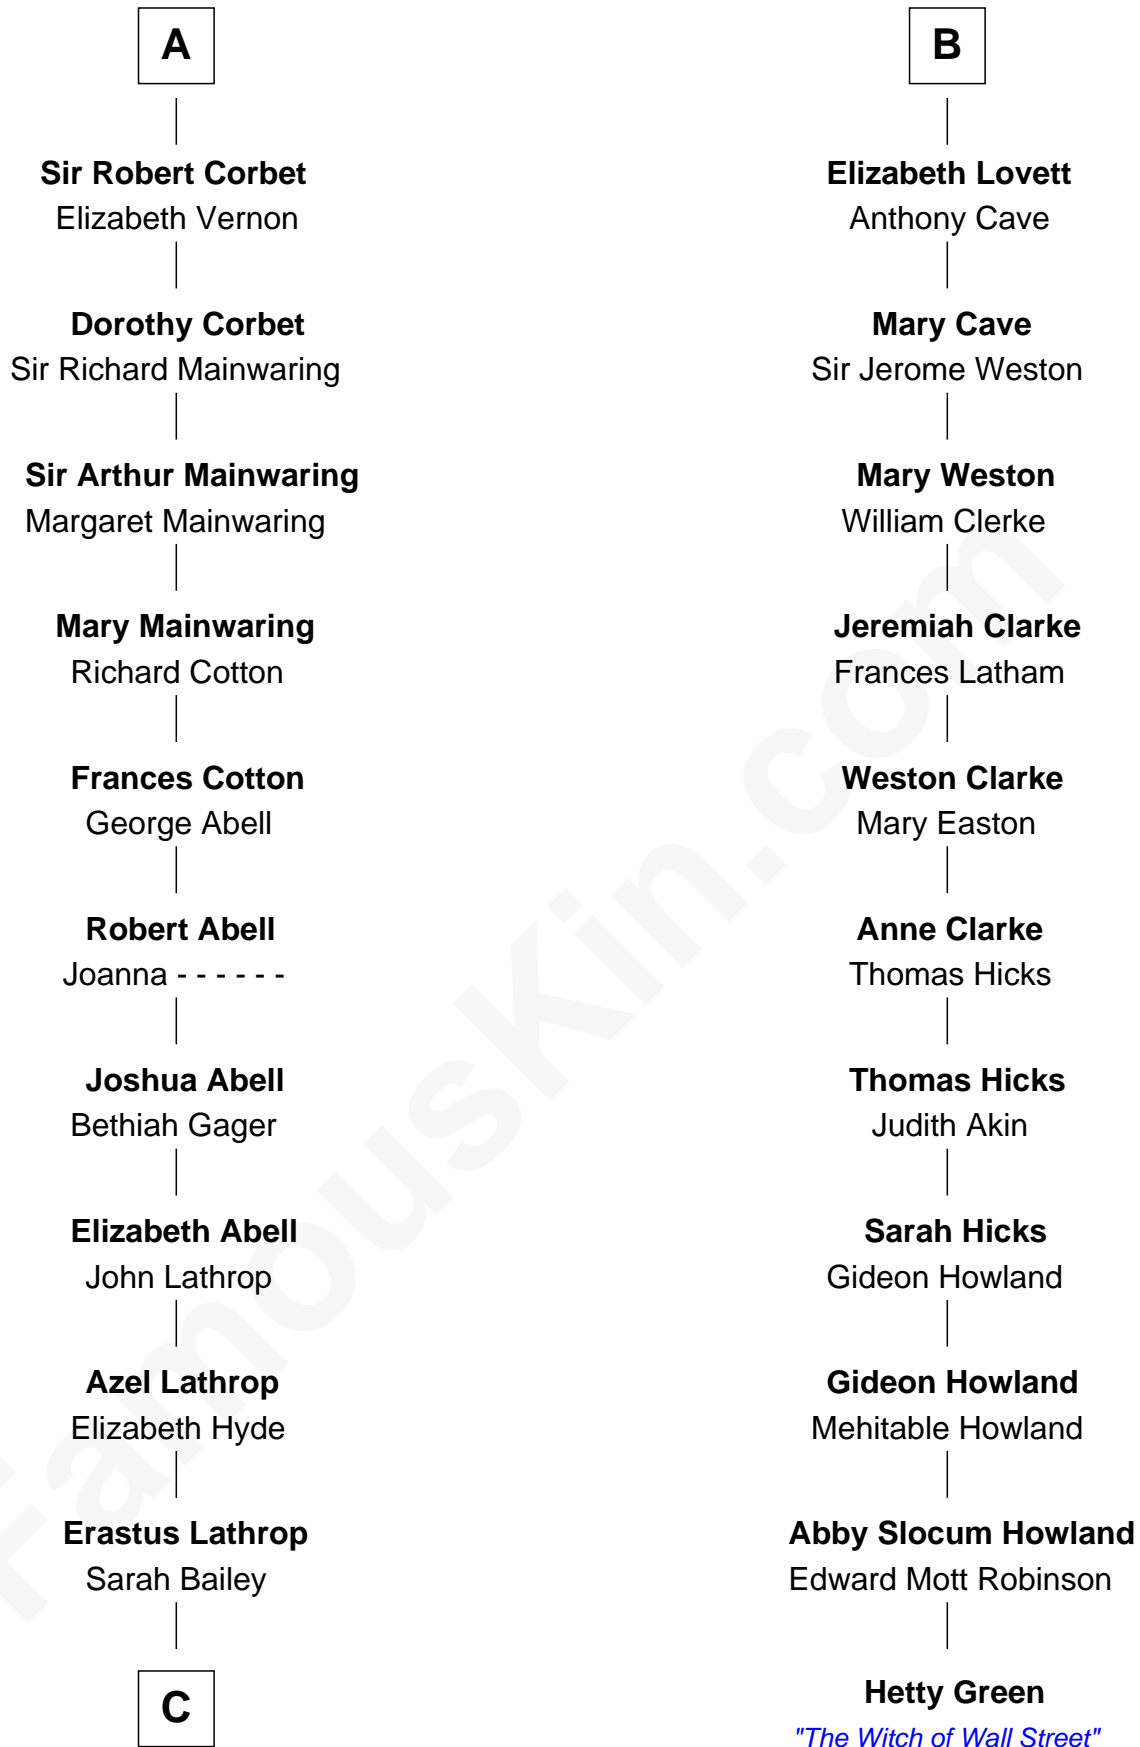

FamousKin.com Relationship Chart of

Marjorie Post

Founder of General Foods

17th cousin 2 times removed of

Hetty Green

"The Witch of Wall Street"

C

—
Caroline Cushman Lathrop

Charles Rollin Post

—
Charles William Post

Elle Letitia Merriweather

—
Marjorie Post

Founder of General Foods

FamousKin.com