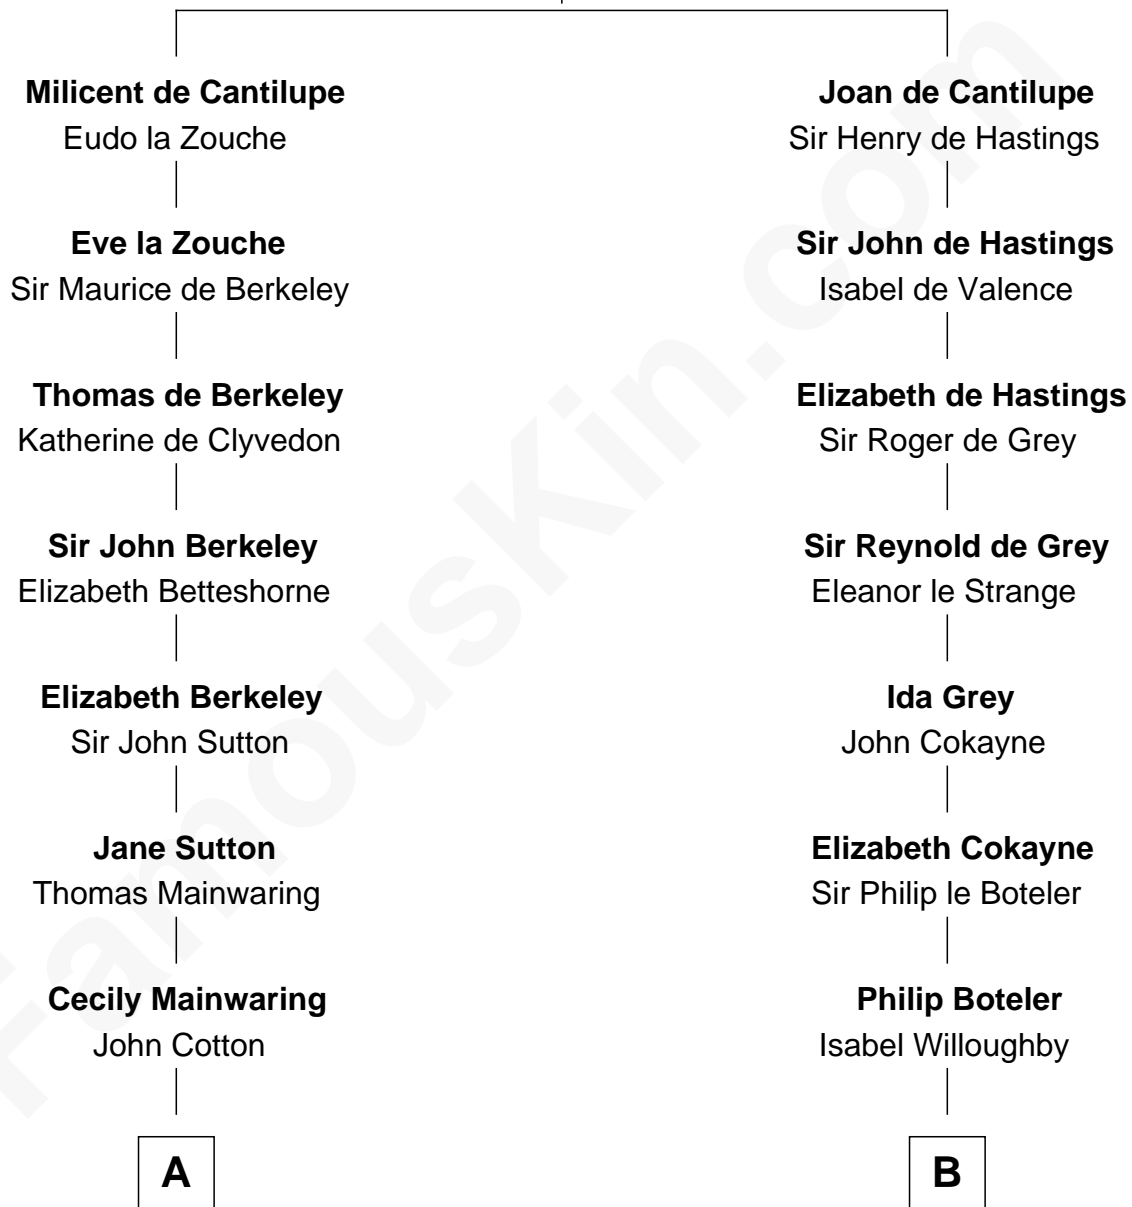

FamousKin.com Relationship Chart of

Marjorie Post

Founder of General Foods

17th cousin 3 times removed of

Hetty Green

"The Witch of Wall Street"

Sir William de Cantilupe

Eve de Braiose

C

Sarah Hicks

Gideon Howland

Gideon Howland

Mehitable Howland

Abby Slocum Howland

Edward Mott Robinson

Hetty Green

"The Witch of Wall Street"

FamousKin.com