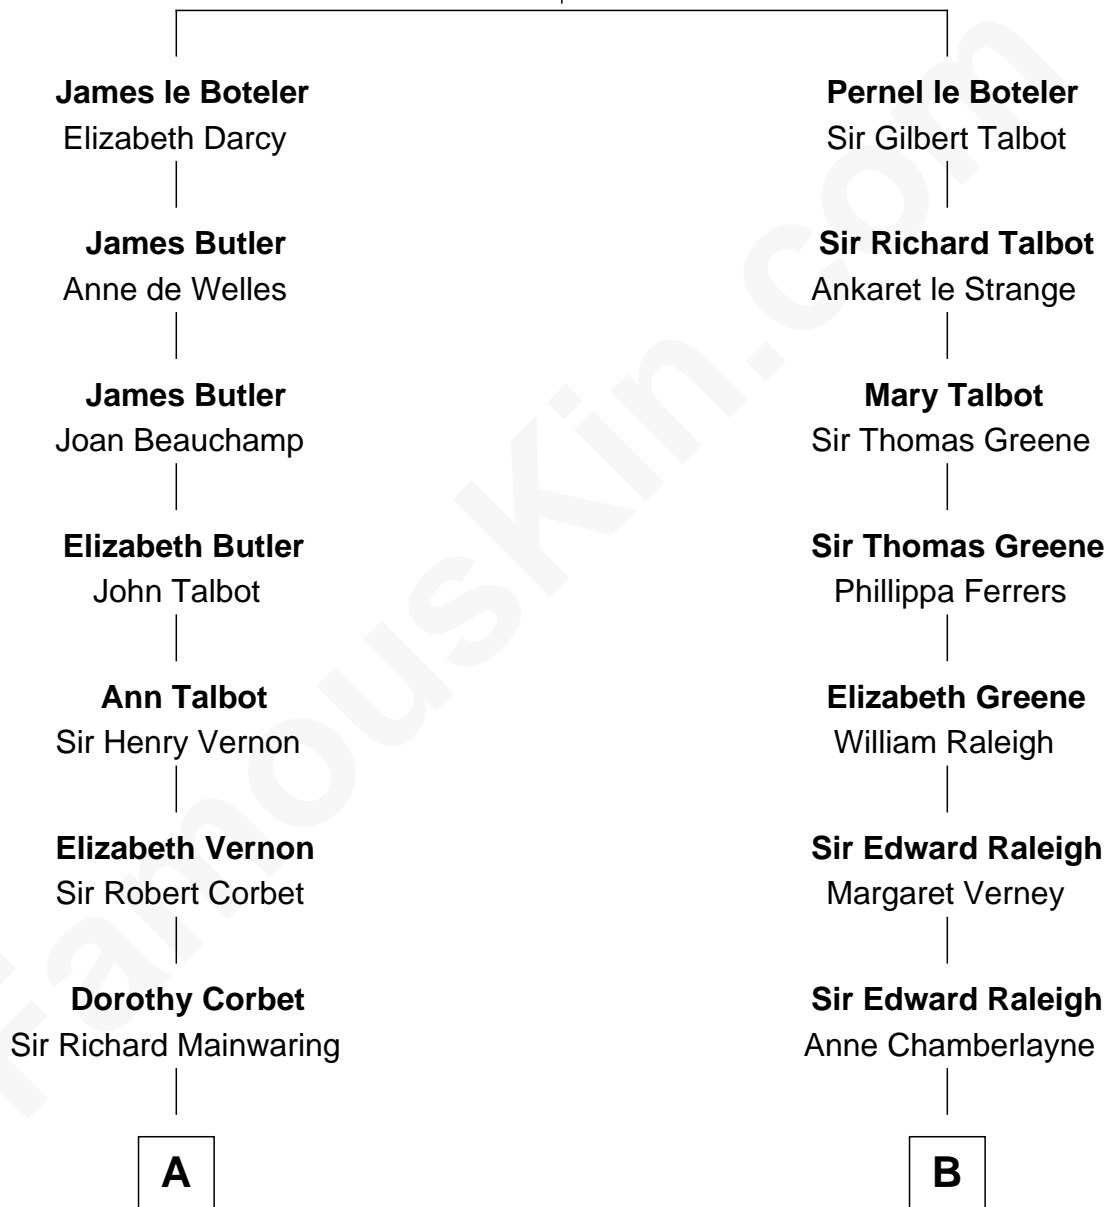

FamousKin.com Relationship Chart of

Marjorie Post

Founder of General Foods

17th cousin 1 time removed of

Hetty Green

"The Witch of Wall Street"

Sir James le Boteler

Eleanor de Bohun

C

Abby Slocum Howland

Edward Mott Robinson

Hetty Green

"The Witch of Wall Street"

FamousKin.com