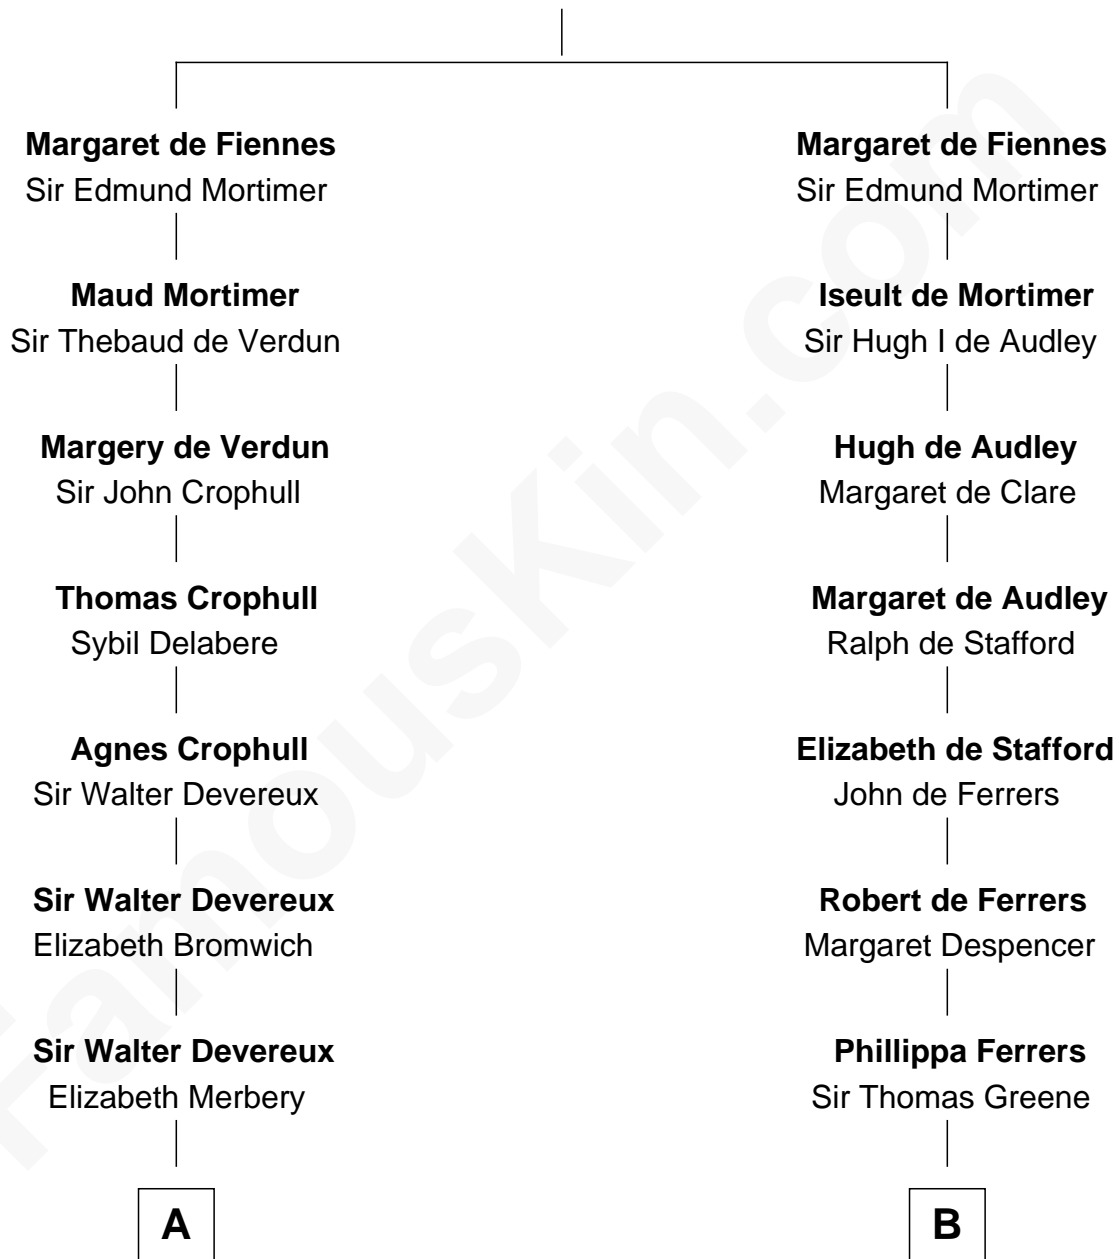

FamousKin.com Relationship Chart of

Marjorie Post

Founder of General Foods

21st cousin of

Shanghai Pierce

Texas Cattleman

Sir William de Fiennes

Blanche de Brienne

C

Azel Lathrop
Elizabeth Hyde

Erastus Lathrop
Sarah Bailey

Caroline Cushman Lathrop
Charles Rollin Post

Charles William Post
Elle Letitia Merriweather

Marjorie Post
Founder of General Foods

D

Emlin Champlin
Joseph Wilbore

Ambless Wilbore
Nathaniel Stoddard

Susanna Stoddard
Isaac Pearce

Jonathan D. Pearce
Hanna Phillips Head

Shanghai Pierce
Texas Cattleman