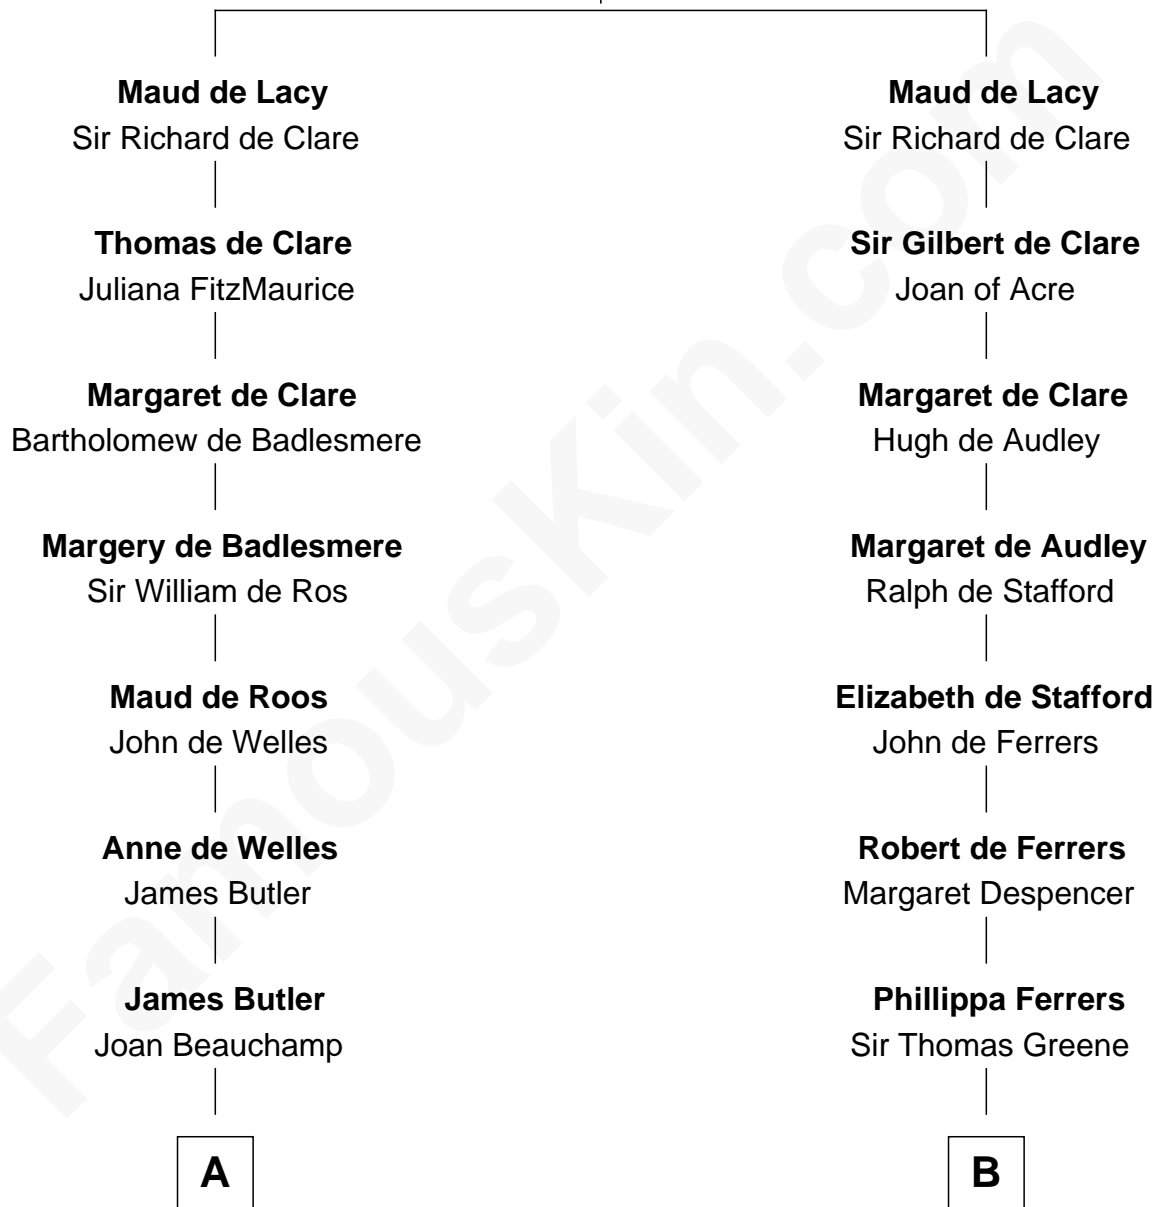

FamousKin.com Relationship Chart of

Marjorie Post

Founder of General Foods

21st cousin of

Shanghai Pierce

Texas Cattleman

John de Lacy
Margaret de Quincy

C

Azel Lathrop
Elizabeth Hyde

Erastus Lathrop
Sarah Bailey

Caroline Cushman Lathrop
Charles Rollin Post

Charles William Post
Elle Letitia Merriweather

Marjorie Post
Founder of General Foods

D

Emlin Champlin
Joseph Wilbore

Ambless Wilbore
Nathaniel Stoddard

Susanna Stoddard
Isaac Pearce

Jonathan D. Pearce
Hanna Phillips Head

Shanghai Pierce
Texas Cattleman