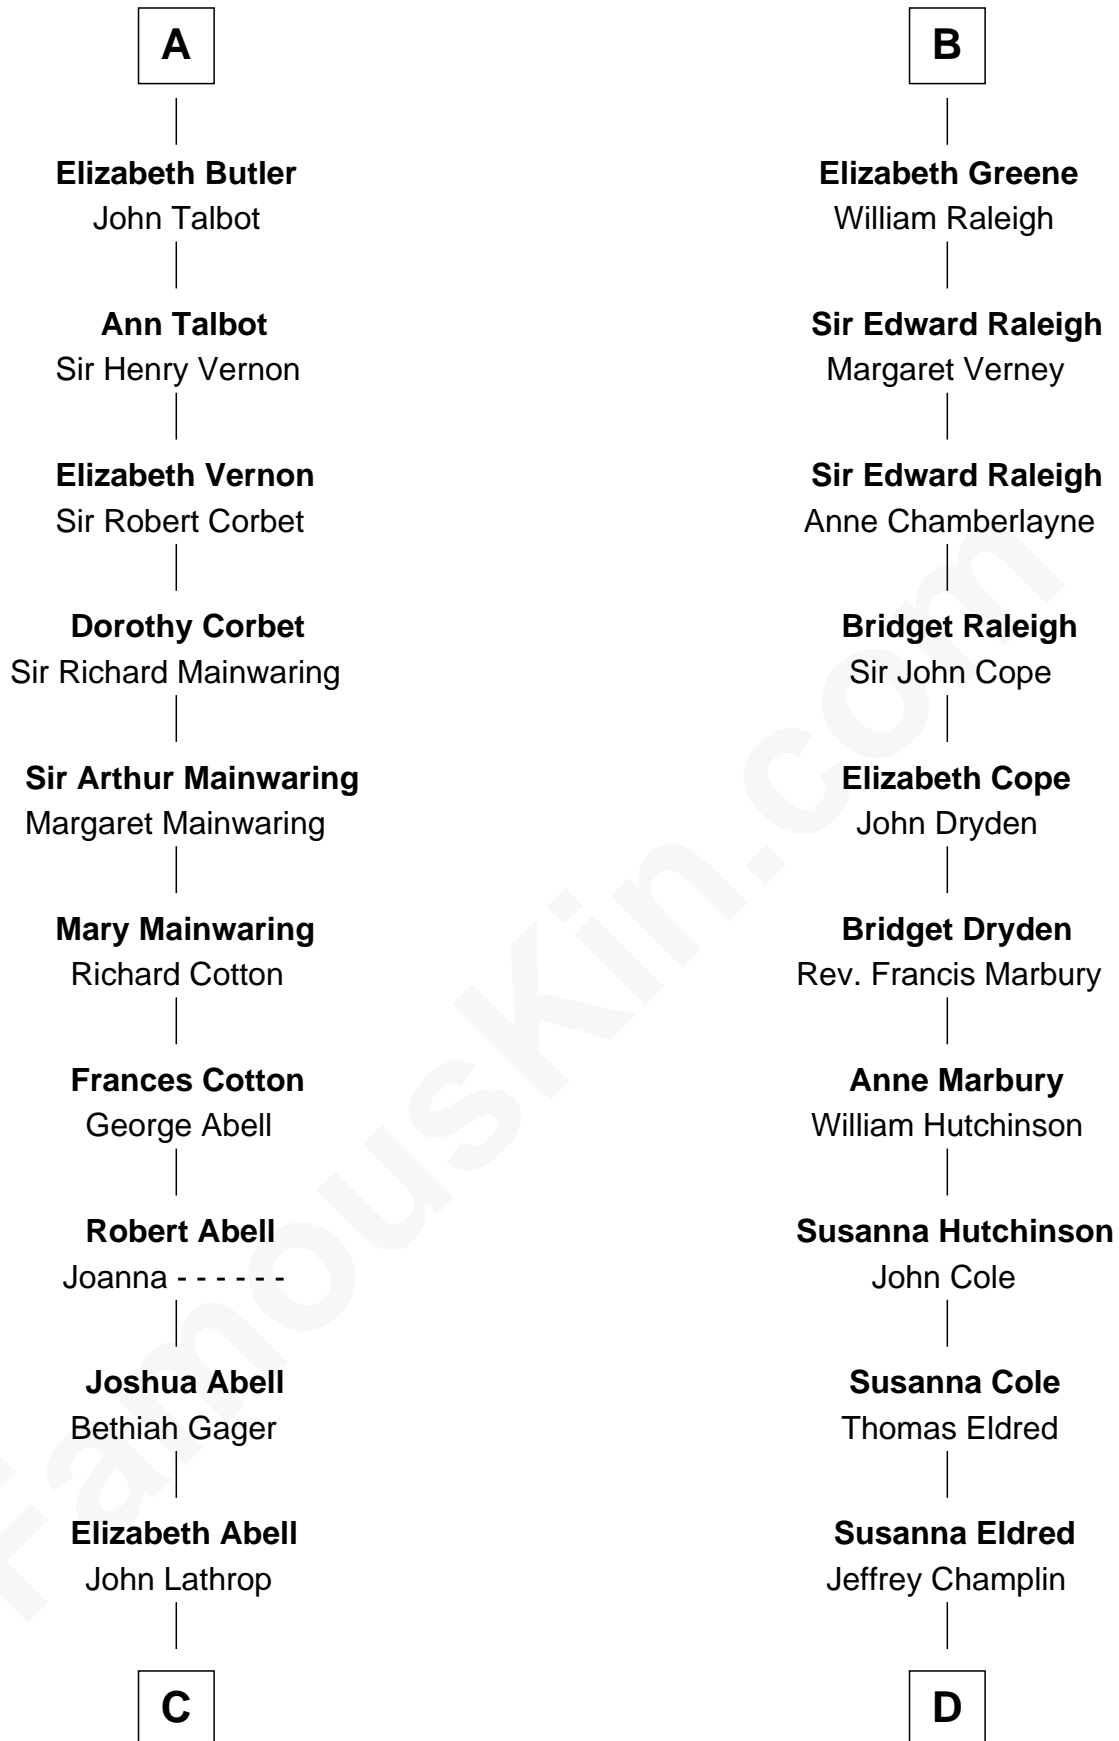

FamousKin.com Relationship Chart of

Marjorie Post

Founder of General Foods

21st cousin of

Shanghai Pierce

Texas Cattleman

John de Lacy
Margaret de Quincy

C

Azel Lathrop
Elizabeth Hyde

Erastus Lathrop
Sarah Bailey

Caroline Cushman Lathrop
Charles Rollin Post

Charles William Post
Elle Letitia Merriweather

Marjorie Post
Founder of General Foods

D

Emlin Champlin
Joseph Wilbore

Ambless Wilbore
Nathaniel Stoddard

Susanna Stoddard
Isaac Pearce

Jonathan D. Pearce
Hanna Phillips Head

Shanghai Pierce
Texas Cattleman