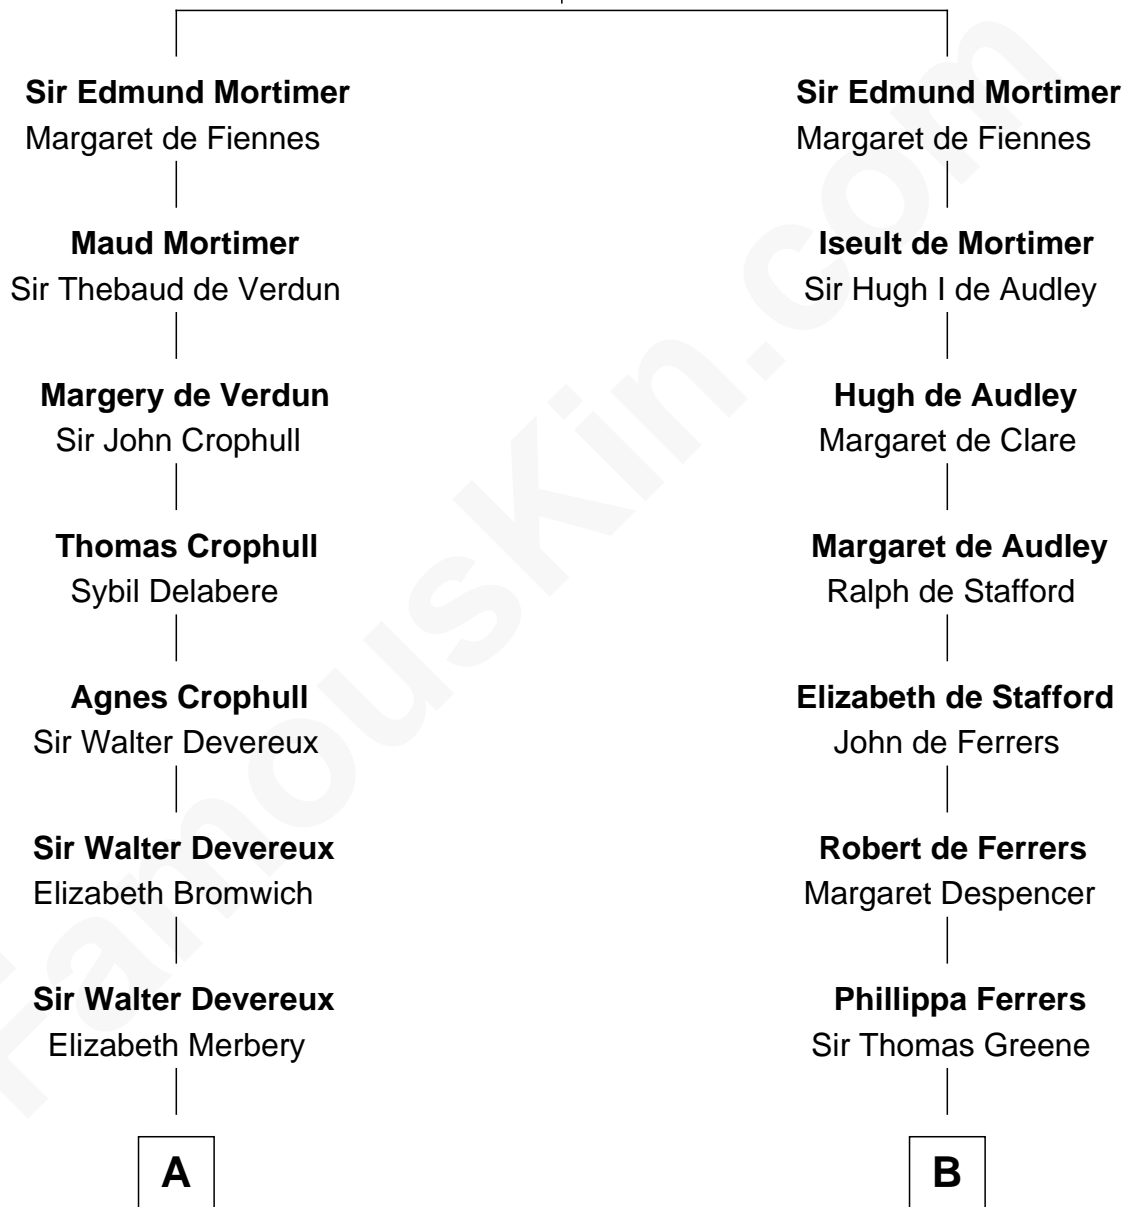

FamousKin.com Relationship Chart of

Marjorie Post

Founder of General Foods

21st cousin of

Shanghai Pierce

Texas Cattleman

Roger Mortimer

Maud de Braose

C

Azel Lathrop
Elizabeth Hyde

Erastus Lathrop
Sarah Bailey

Caroline Cushman Lathrop
Charles Rollin Post

Charles William Post
Elle Letitia Merriweather

Marjorie Post
Founder of General Foods

D

Emlin Champlin
Joseph Wilbore

Ambless Wilbore
Nathaniel Stoddard

Susanna Stoddard
Isaac Pearce

Jonathan D. Pearce
Hanna Phillips Head

Shanghai Pierce
Texas Cattleman