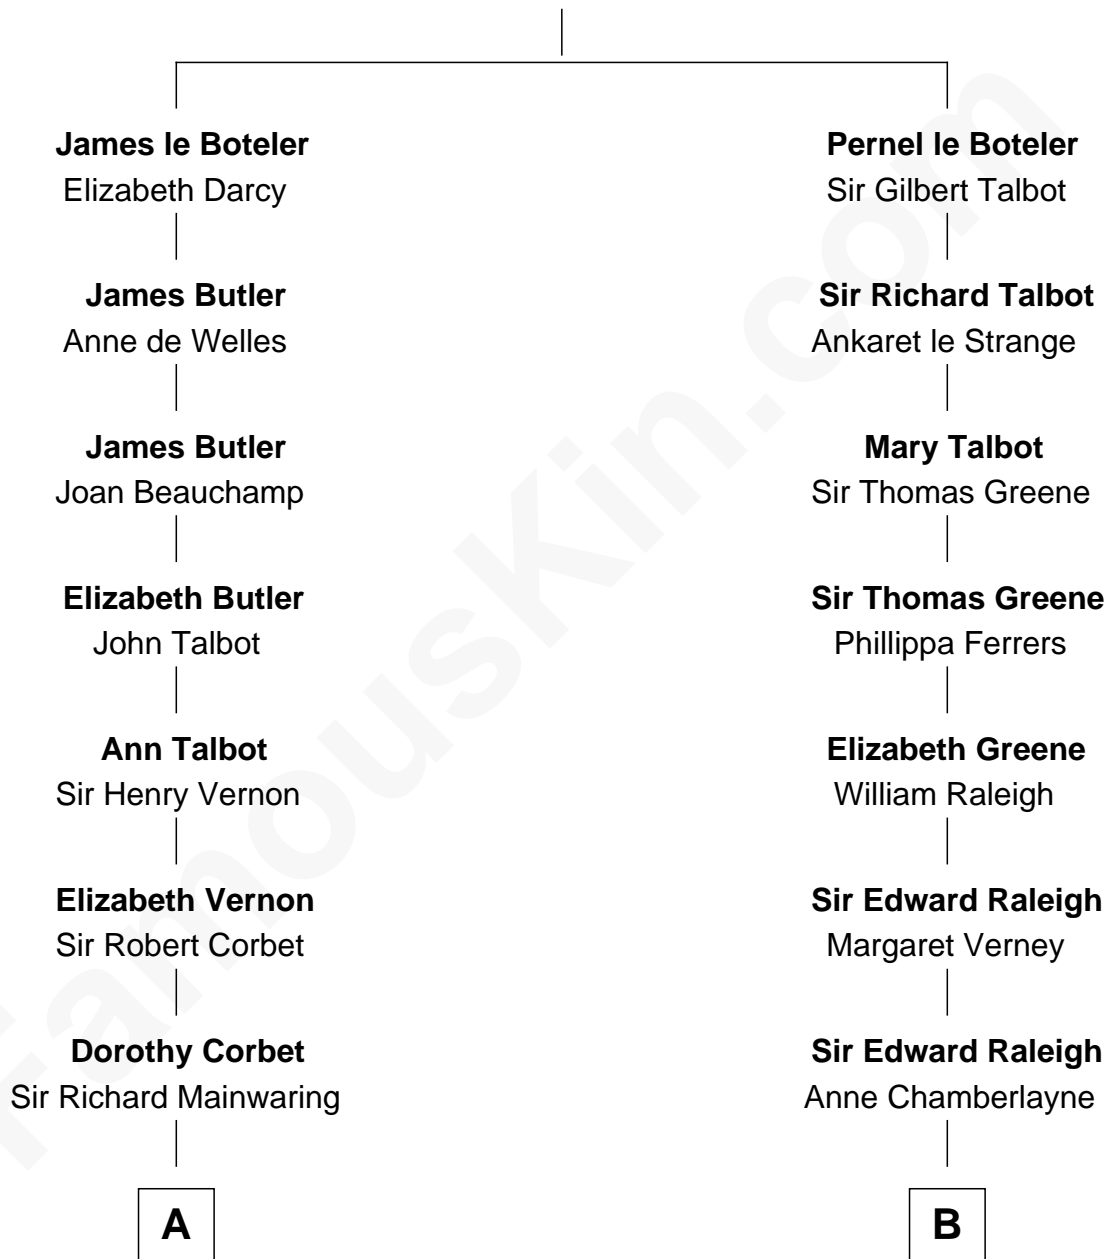

FamousKin.com Relationship Chart of

Marjorie Post

Founder of General Foods

17th cousin 1 time removed of

Shanghai Pierce

Texas Cattleman

Sir James le Boteler

Eleanor de Bohun

C

Jonathan D. Pearce
Hanna Phillips Head

Shanghai Pierce
Texas Cattleman

FamousKin.com