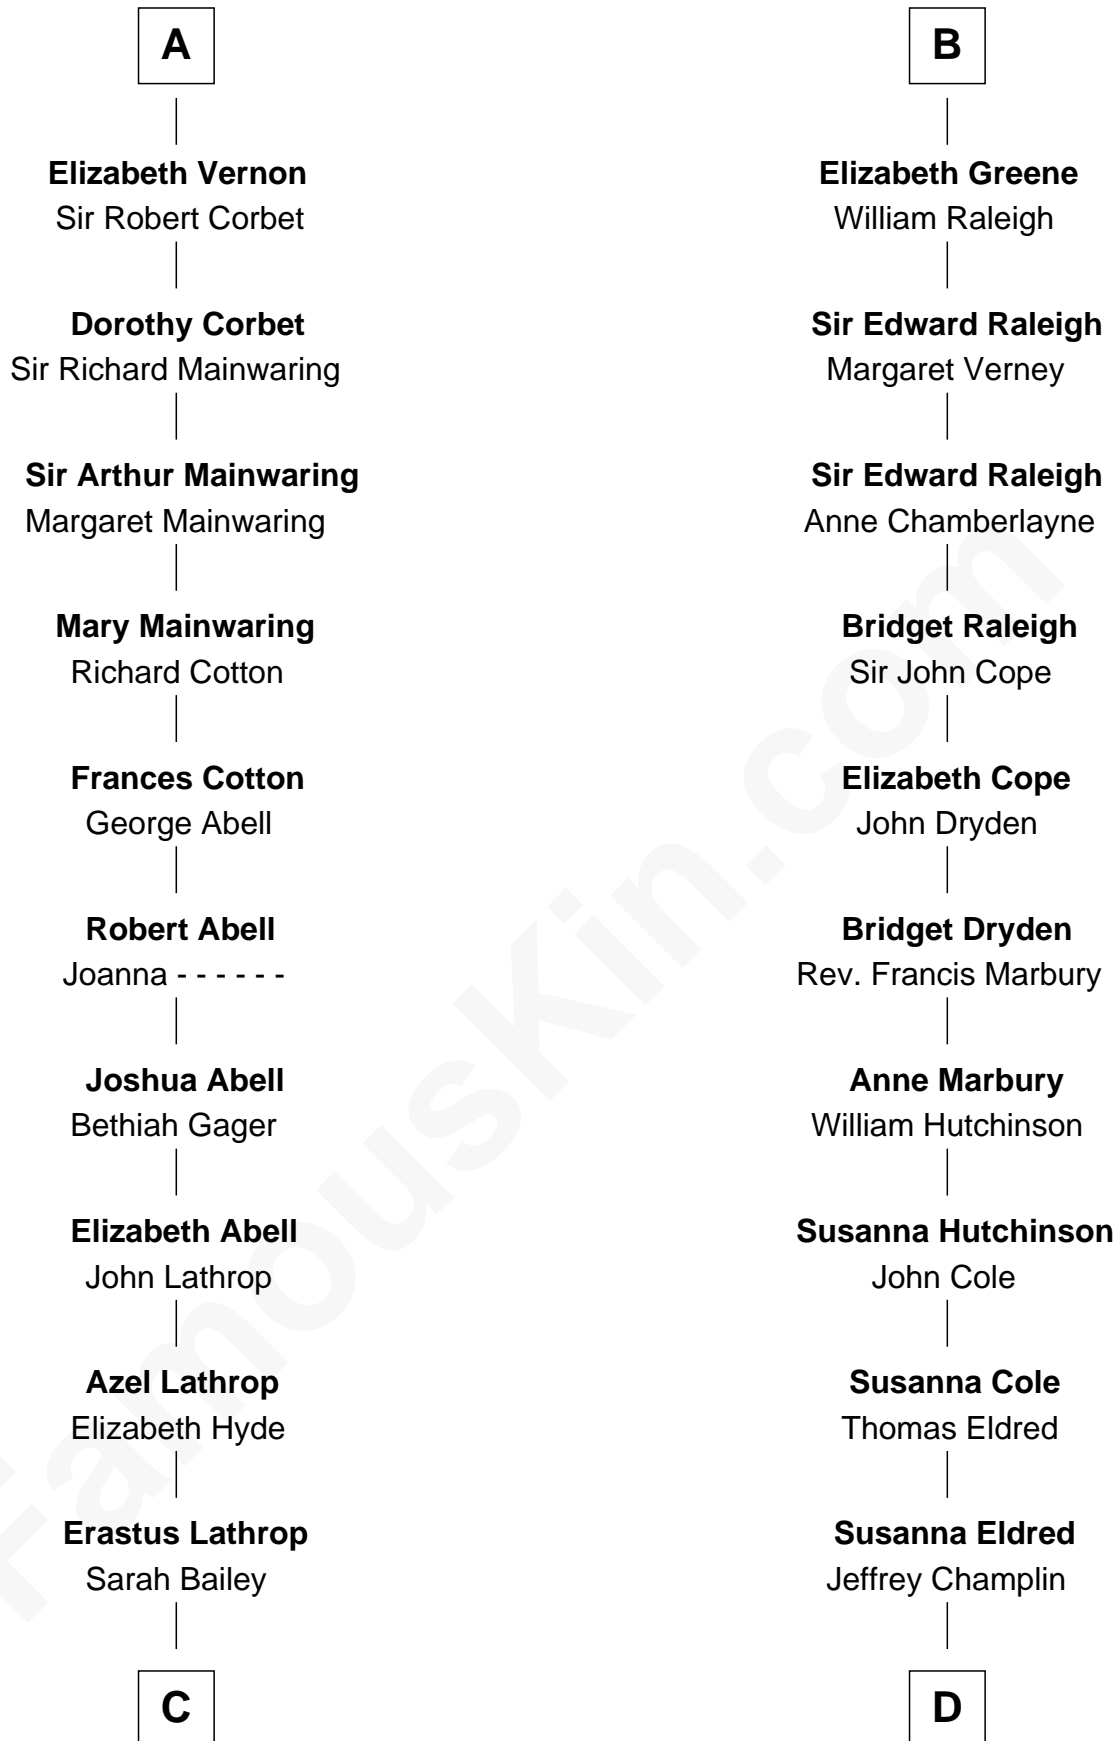

FamousKin.com Relationship Chart of

Marjorie Post

Founder of General Foods

19th cousin 2 times removed of

Shanghai Pierce

Texas Cattleman

C

Caroline Cushman Lathrop

Charles Rollin Post

Charles William Post

Elle Letitia Merriweather

Marjorie Post

Founder of General Foods

D

Emlin Champlin

Joseph Wilbore

Ambless Wilbore

Nathaniel Stoddard

Susanna Stoddard

Isaac Pearce

Jonathan D. Pearce

Hanna Phillips Head

Shanghai Pierce

Texas Cattleman