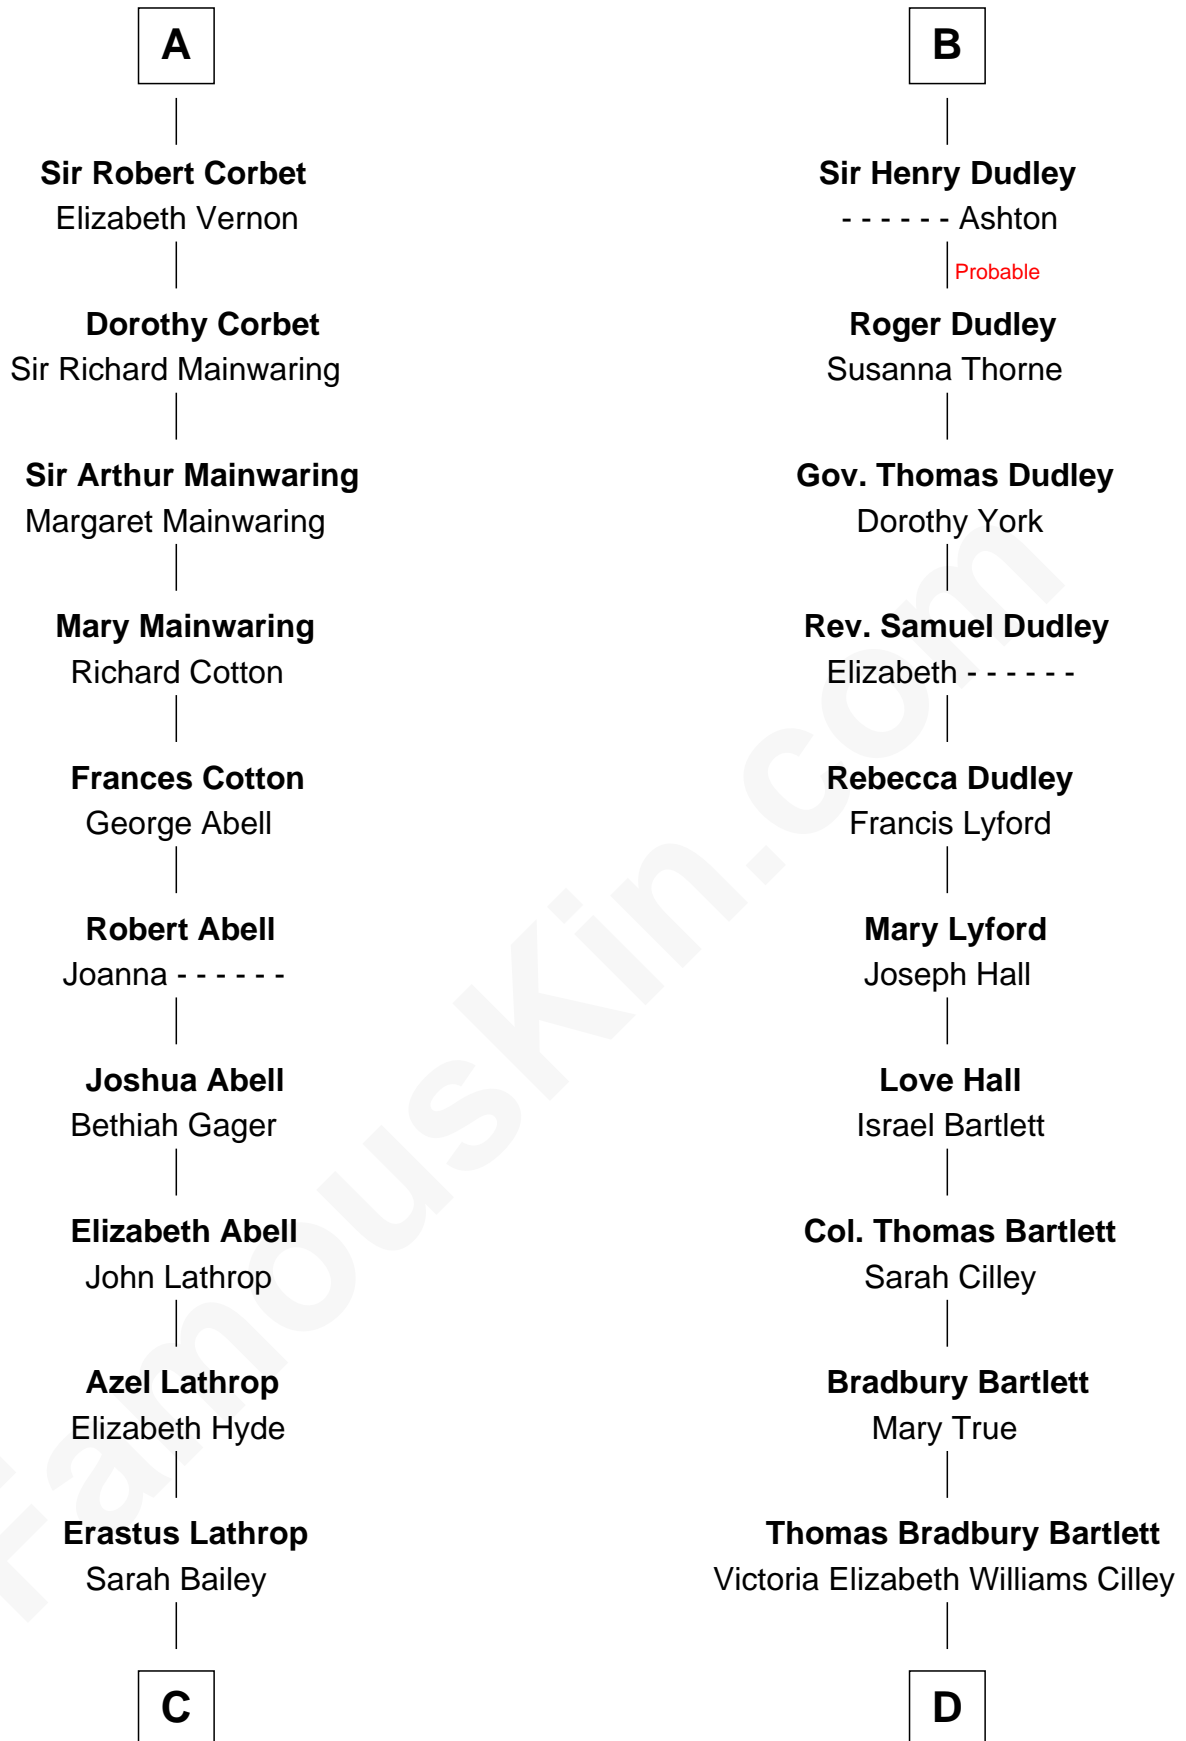

FamousKin.com Relationship Chart of

Marjorie Post

Founder of General Foods

19th cousin of

Alan Shepard

Mercury and Apollo Astronaut

C

Caroline Cushman Lathrop

Charles Rollin Post

Charles William Post

Elle Letitia Merriweather

Marjorie Post

Founder of General Foods

D

Annie Elizabeth Bartlett

Frederick Johnson Shepard