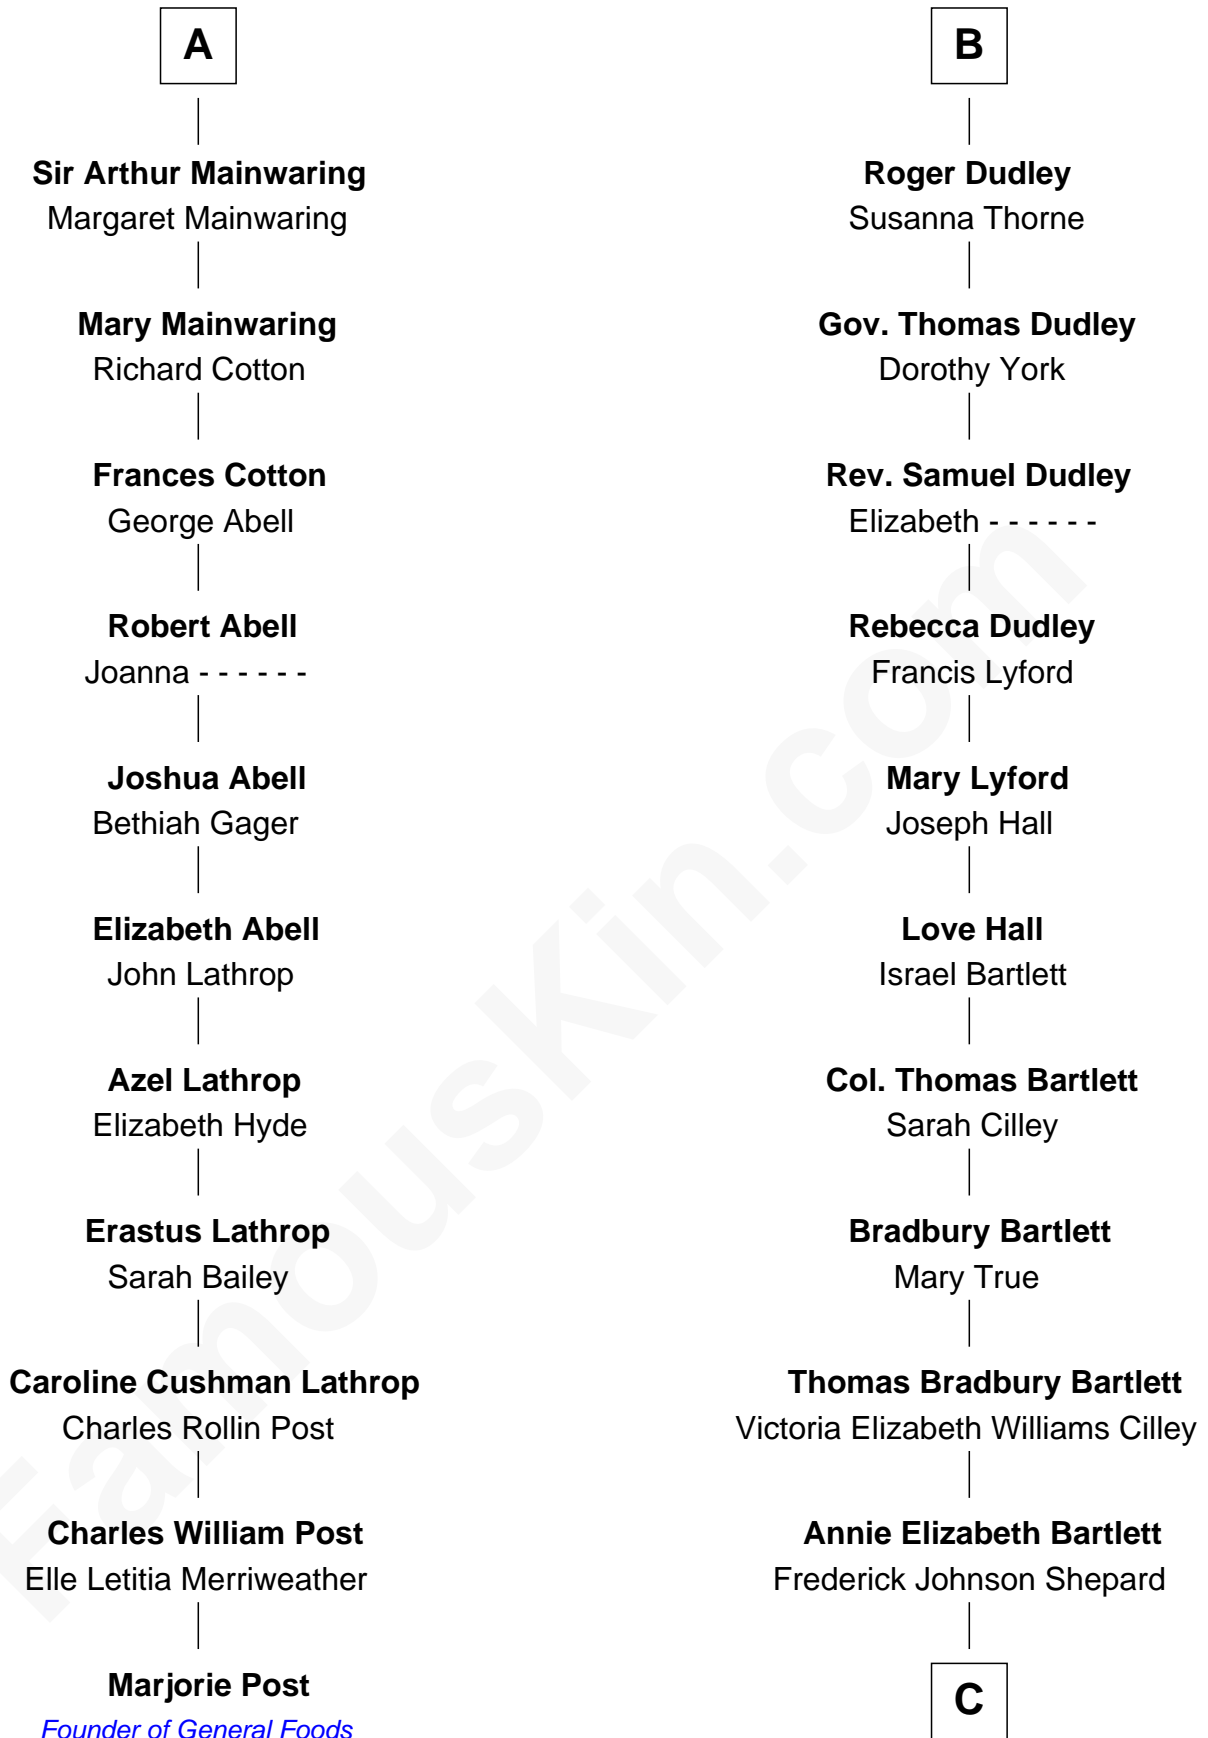

FamousKin.com Relationship Chart of

Marjorie Post

Founder of General Foods

17th cousin 1 time removed of

Alan Shepard

Mercury and Apollo Astronaut

Richard Fitzalan
Eleanor Plantagenet

C

Alan Bartlett Shepard
Pauline Renza Emerson

Alan Shepard
Mercury and Apollo Astronaut

FamousKin.com