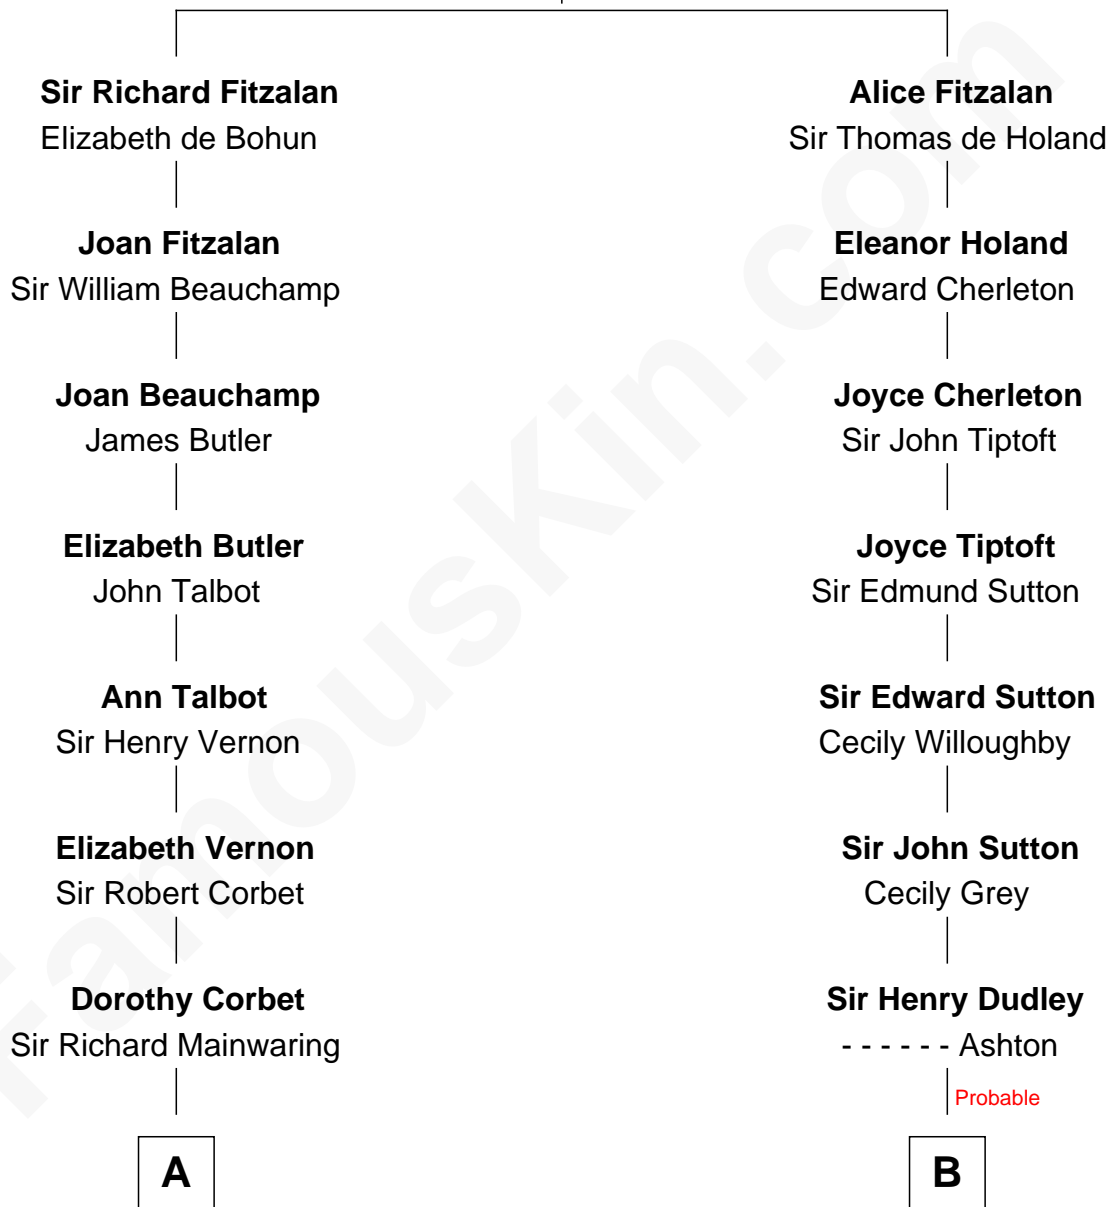

FamousKin.com Relationship Chart of

Marjorie Post

Founder of General Foods

17th cousin 1 time removed of

Alan Shepard

Mercury and Apollo Astronaut

Richard Fitzalan
Eleanor Plantagenet

C

Alan Bartlett Shepard
Pauline Renza Emerson

Alan Shepard
Mercury and Apollo Astronaut

FamousKin.com