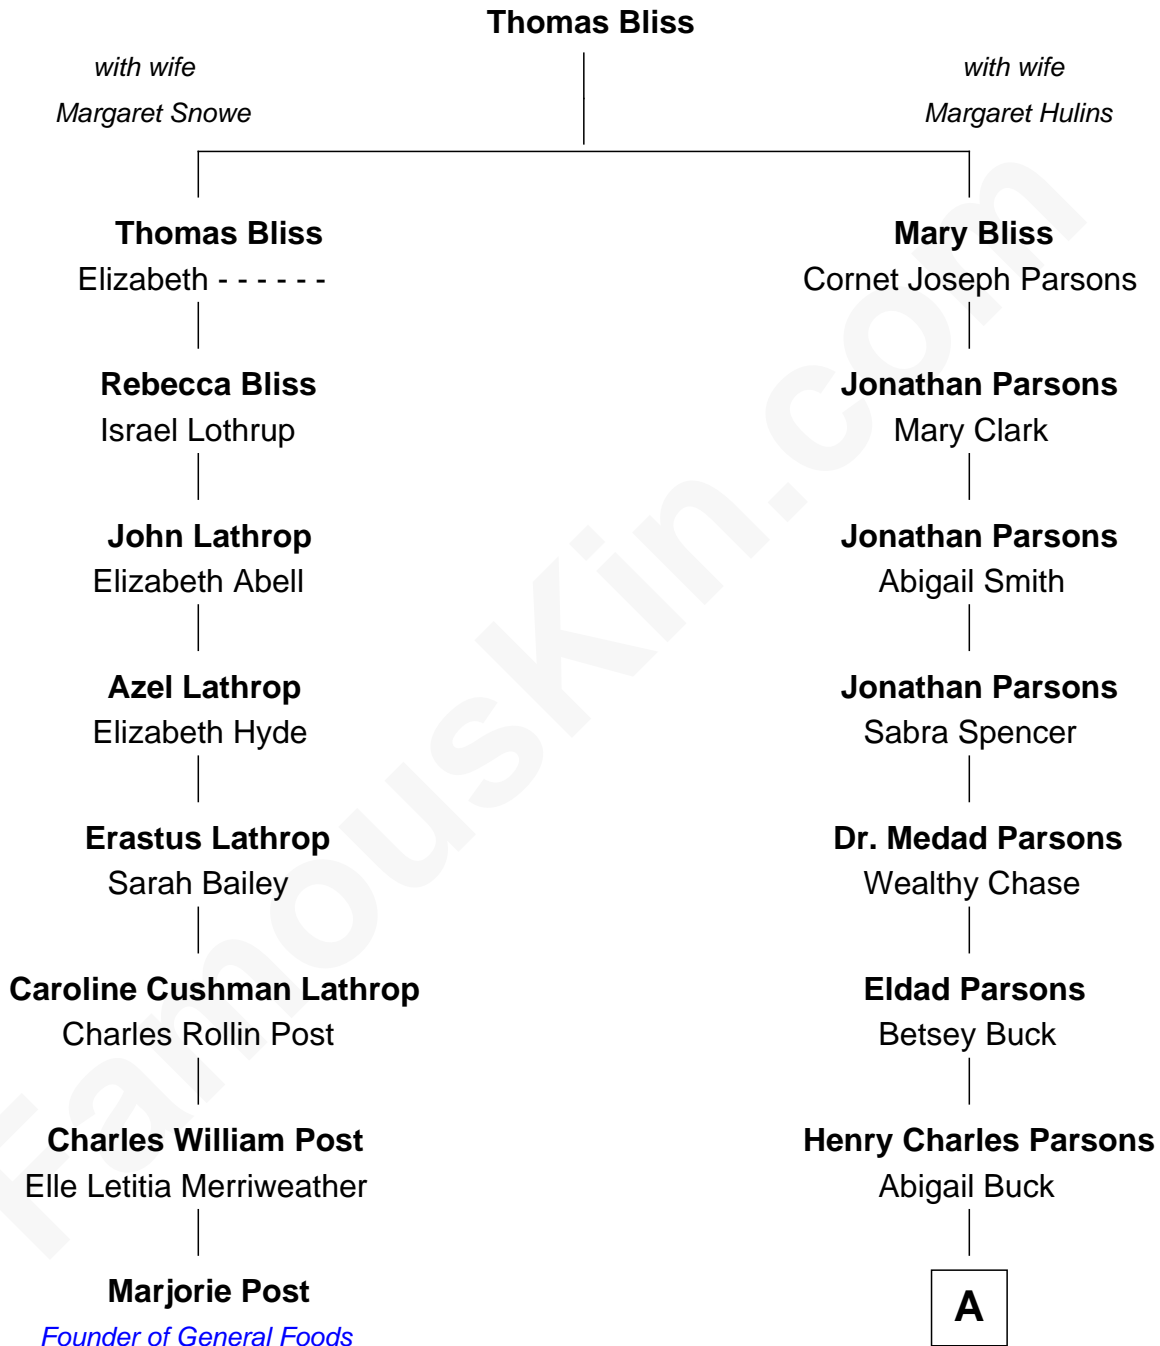

# FamousKin.com Relationship Chart of

**Marjorie Post**

*Founder of General Foods*

7th cousin 2 times removed of

**John Wayne**

*Movie Actor*

A

—  
**Wealthy Chase Parsons**

Marion Mitchell Morrison

—  
**Clyde Leonard Morrison**

Mary Alberta Brown

—  
**John Wayne**

*Movie Actor*

FamousKin.com