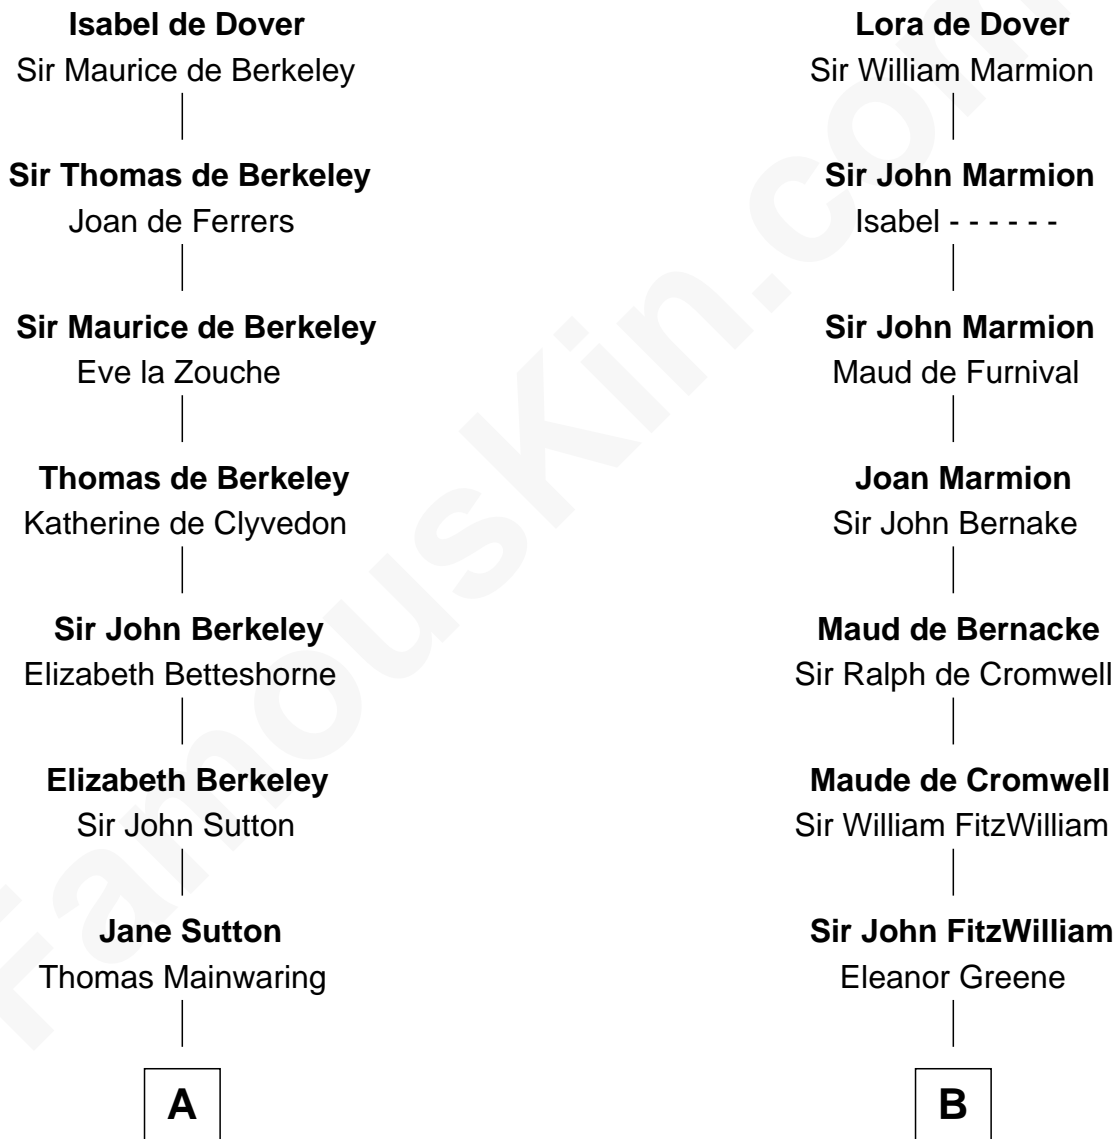

FamousKin.com Relationship Chart of

Marjorie Post

Founder of General Foods

18th cousin of

John Quincy Adams

6th U.S. President

Sir Richard FitzRoy

Rose de Dover