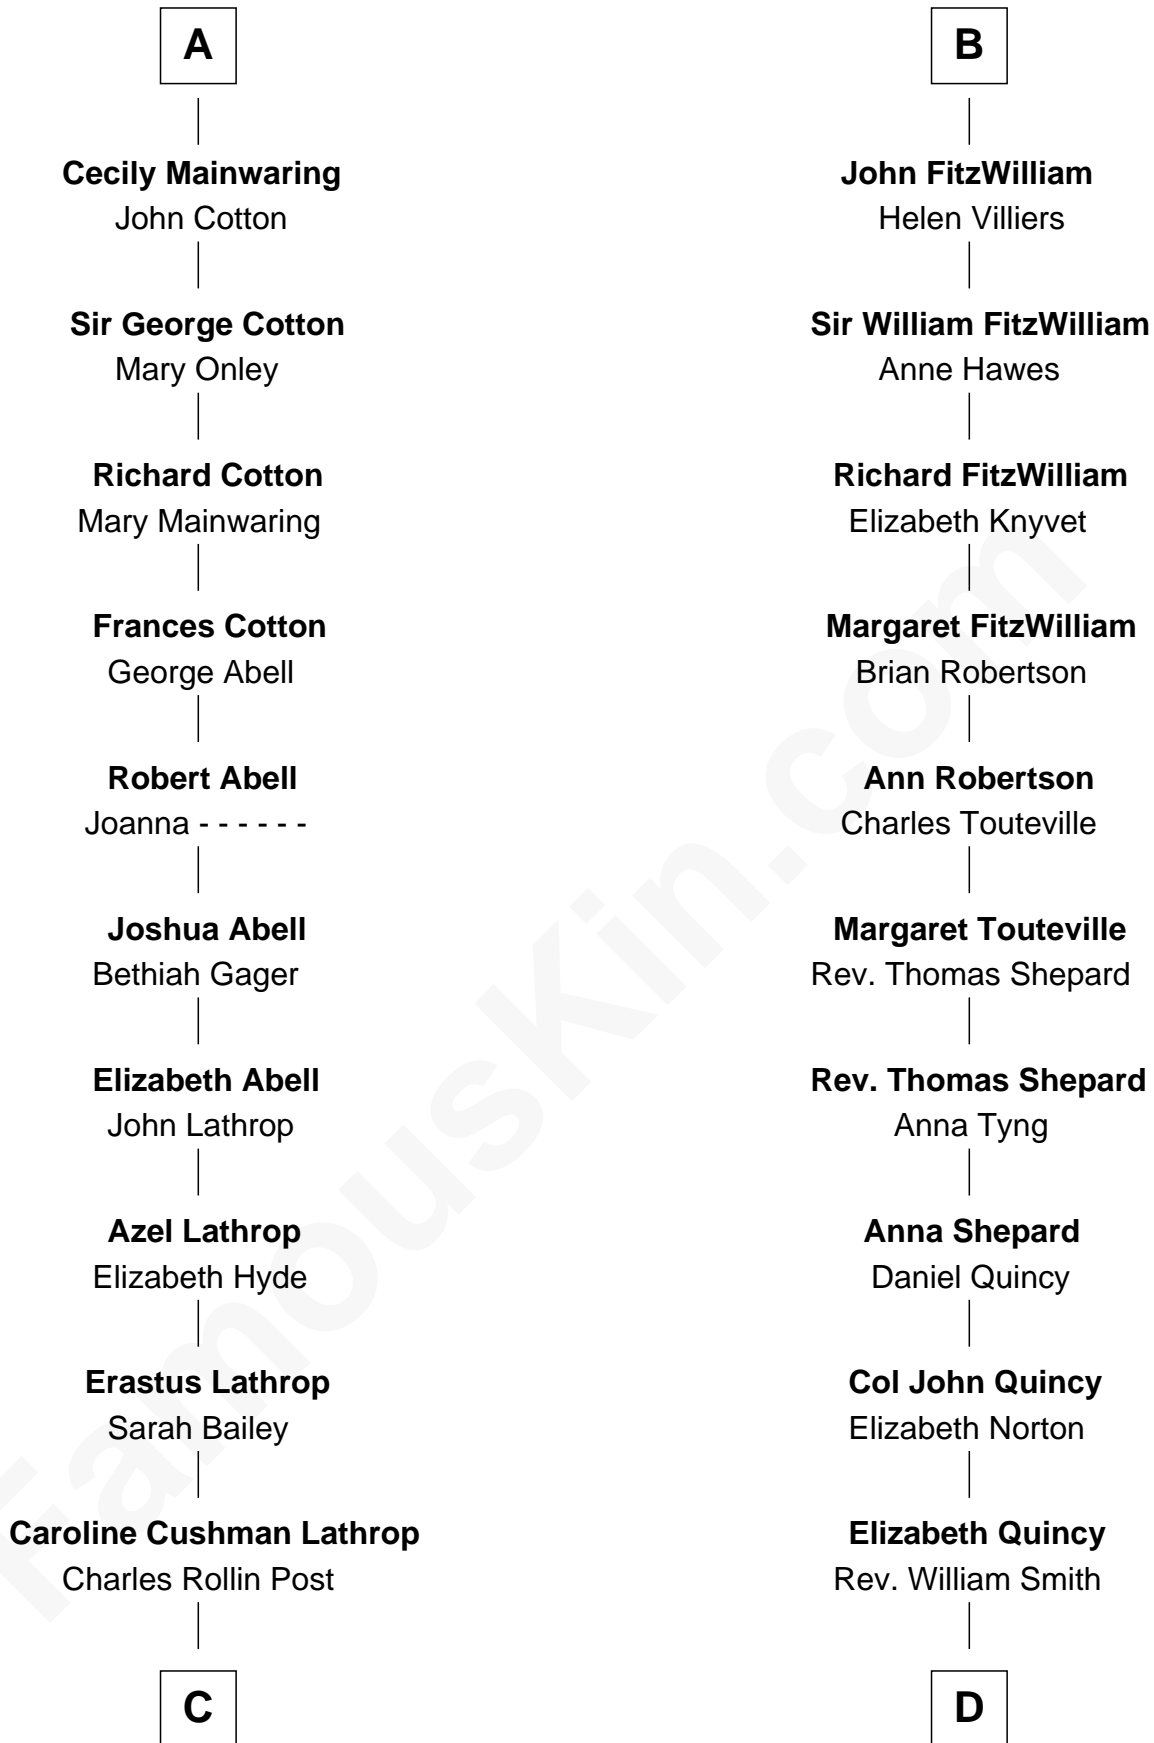

FamousKin.com Relationship Chart of

Marjorie Post

Founder of General Foods

18th cousin of

John Quincy Adams

6th U.S. President

Sir Richard FitzRoy

Rose de Dover

C

Charles William Post
Elle Letitia Merriweather

Marjorie Post
Founder of General Foods

D

Abigail Quincy Smith
John Adams

John Quincy Adams
6th U.S. President

FamousKin.com