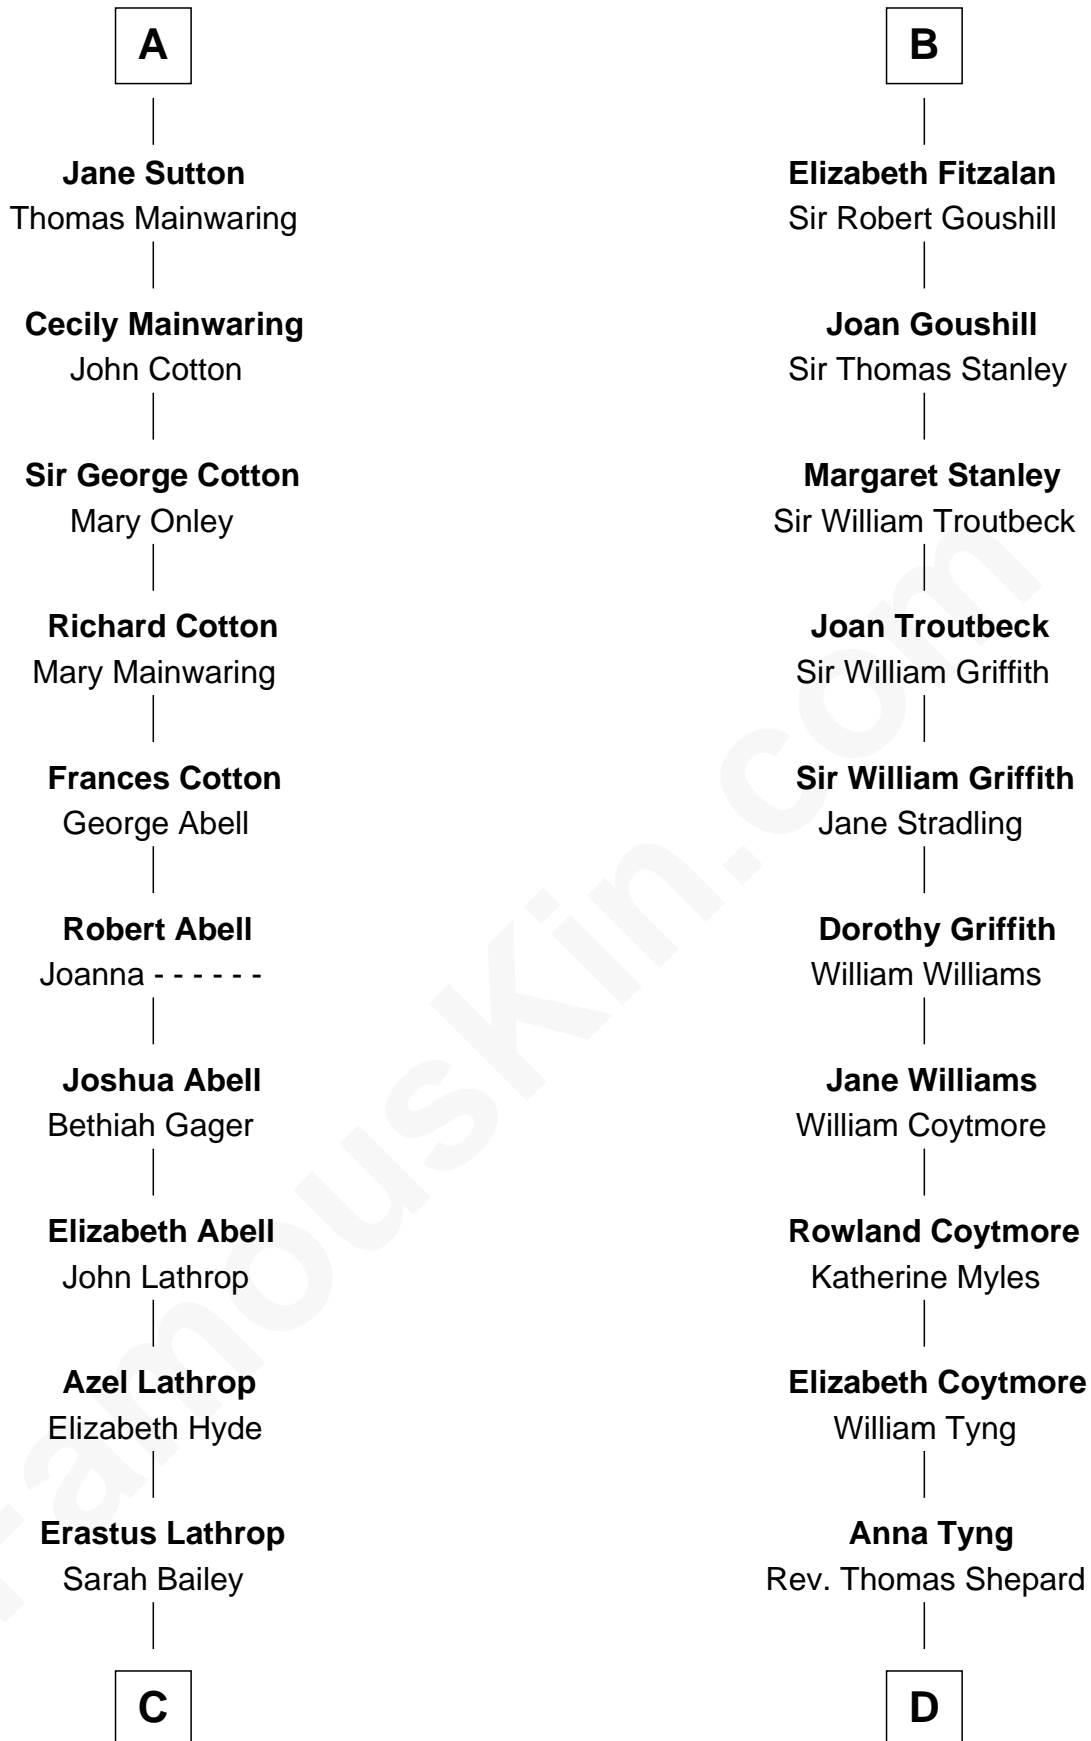

FamousKin.com Relationship Chart of

Marjorie Post

Founder of General Foods

19th cousin 2 times removed of

John Quincy Adams

6th U.S. President

Saher de Quincy
Margaret de Beaumont

C

Caroline Cushman Lathrop

Charles Rollin Post

Charles William Post

Elle Letitia Merriweather

Marjorie Post

Founder of General Foods

D

Anna Shepard

6th U.S. President