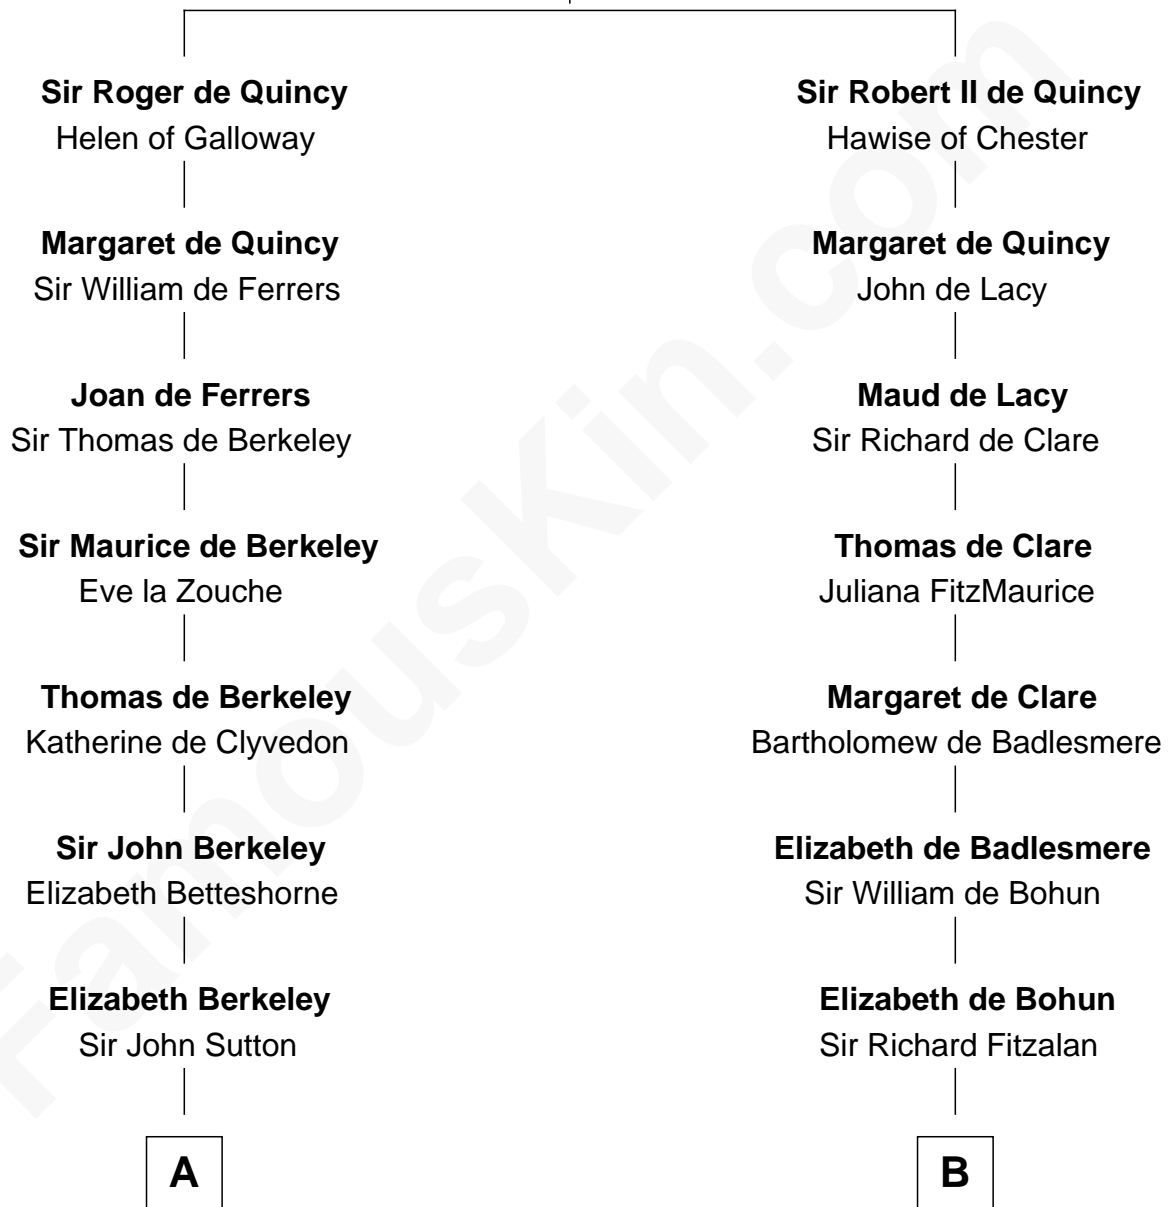

FamousKin.com Relationship Chart of

Marjorie Post

Founder of General Foods

19th cousin 2 times removed of

John Quincy Adams

6th U.S. President

Saher de Quincy
Margaret de Beaumont

C

Caroline Cushman Lathrop

Charles Rollin Post

Charles William Post

Elle Letitia Merriweather

Marjorie Post

Founder of General Foods

D

Anna Shepard