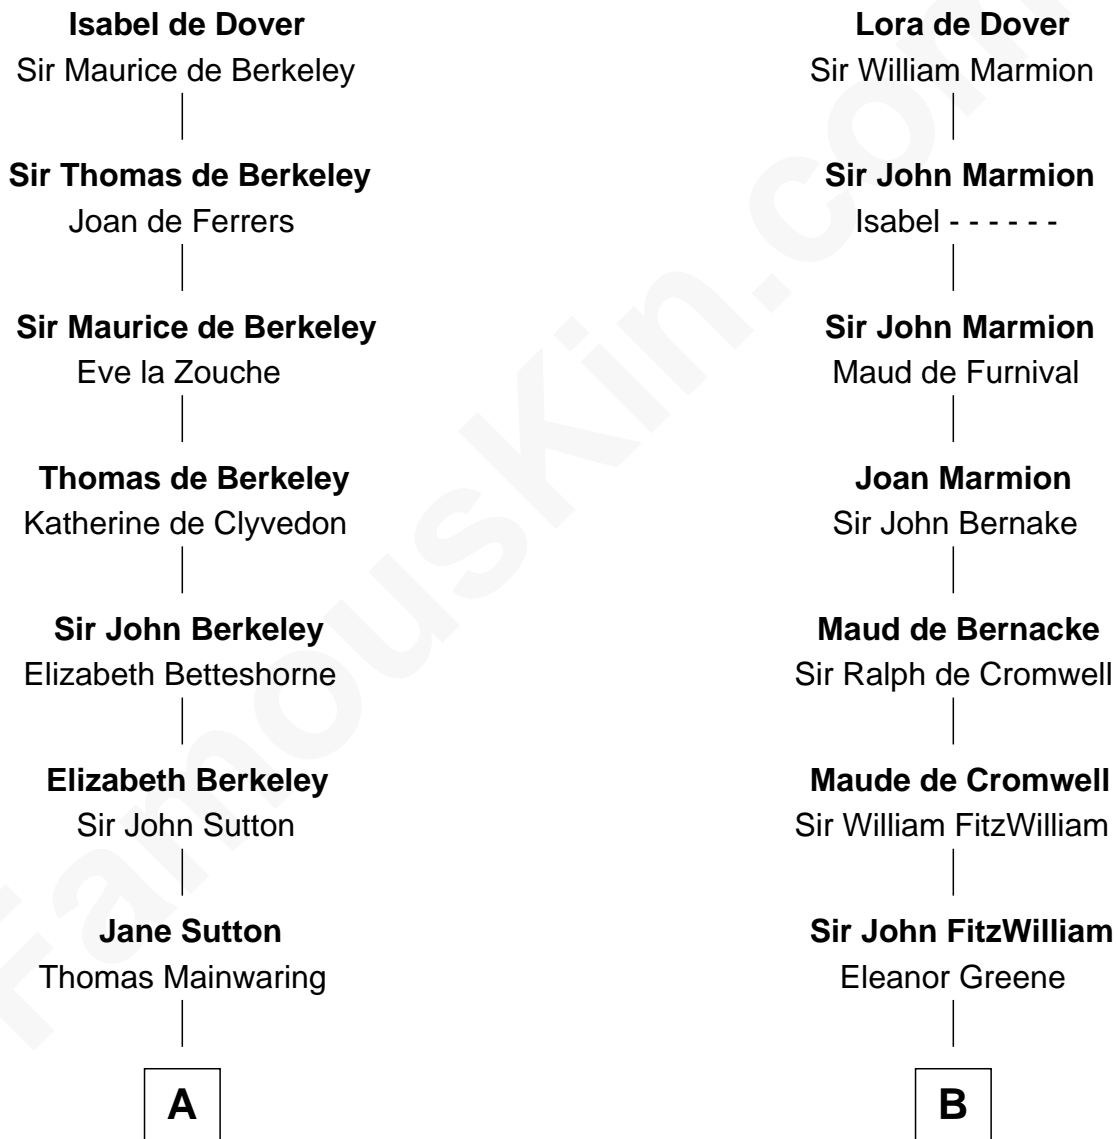

FamousKin.com

Relationship Chart of

Marjorie Post

Founder of General Foods

17th cousin 1 time removed of

Abigail (Smith) Adams

First Lady of President John Adams

Sir Richard FitzRoy

Rose de Dover

C

—
Charles William Post
Elle Letitia Merriweather

—
Marjorie Post
Founder of General Foods

FamousKin.com