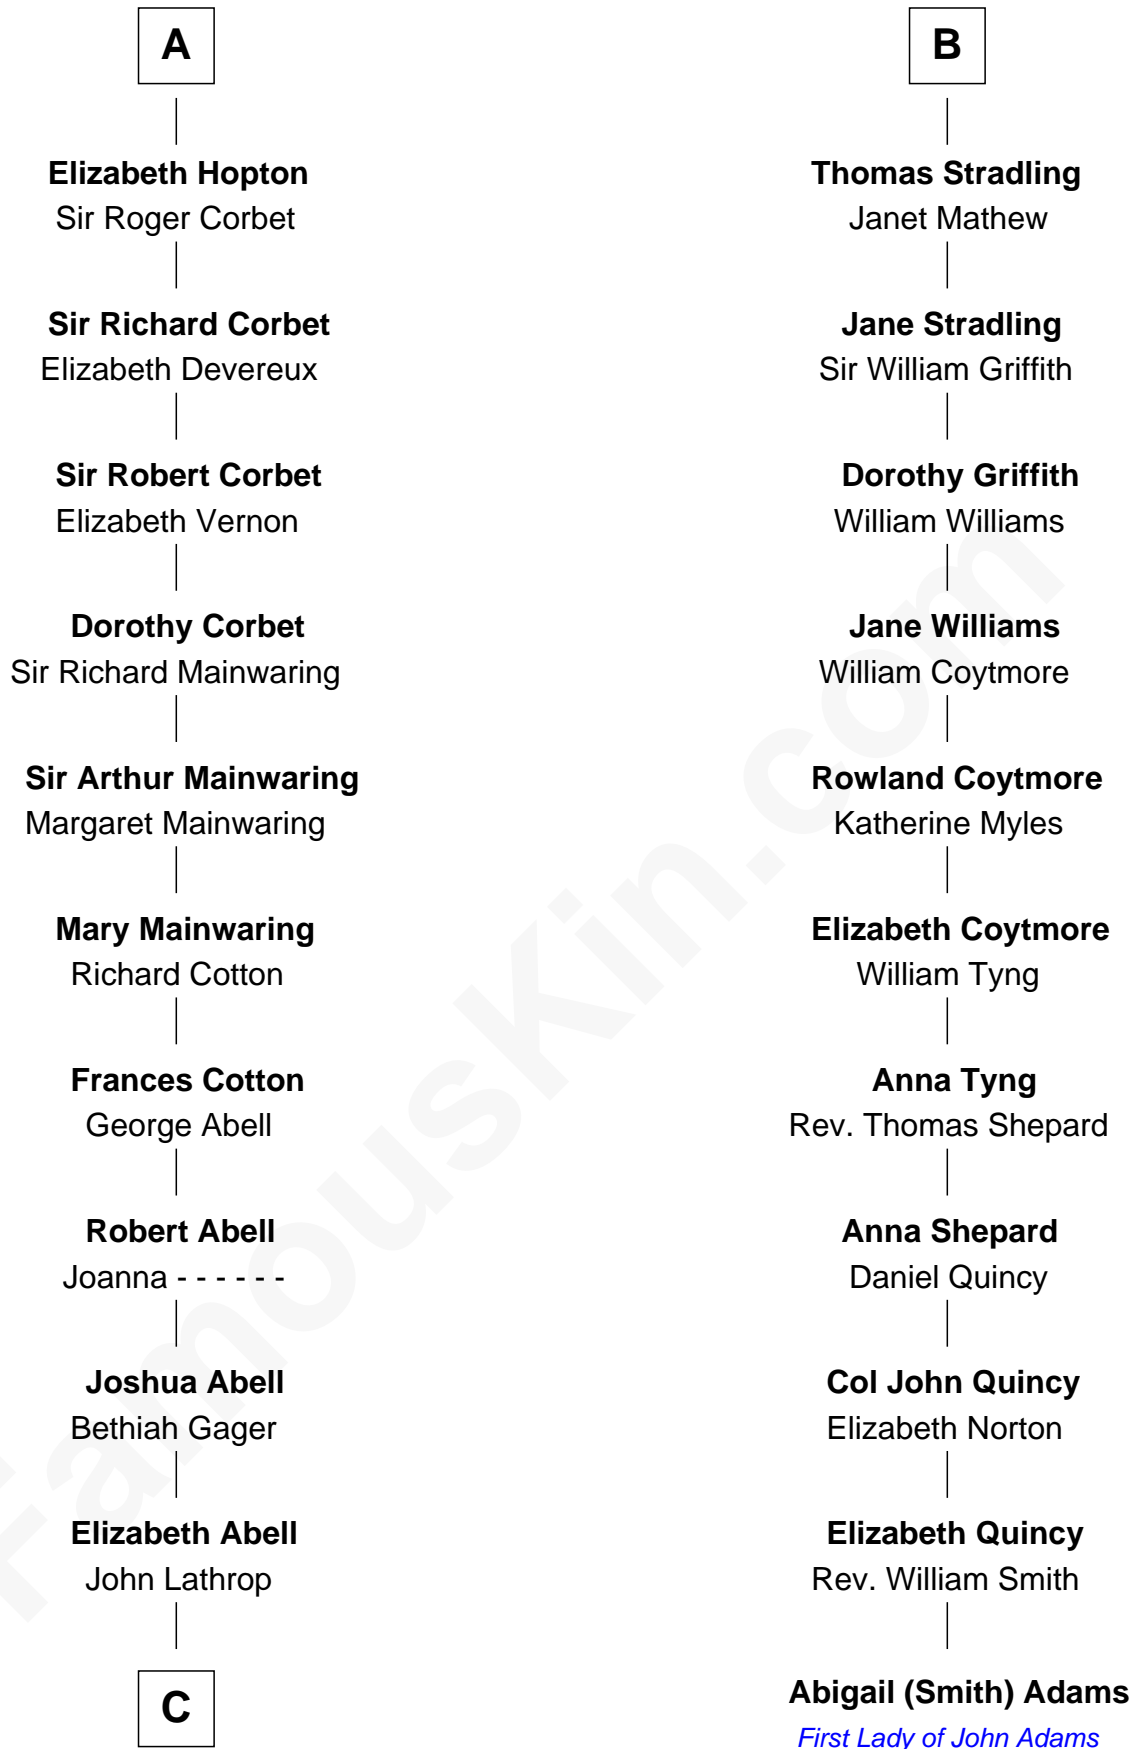

FamousKin.com

Relationship Chart of

Marjorie Post

Founder of General Foods

17th cousin 4 times removed of

Abigail (Smith) Adams

First Lady of President John Adams

C

Azel Lathrop
Elizabeth Hyde

Erastus Lathrop
Sarah Bailey

Caroline Cushman Lathrop
Charles Rollin Post

Charles William Post
Elle Letitia Merriweather

Marjorie Post
Founder of General Foods