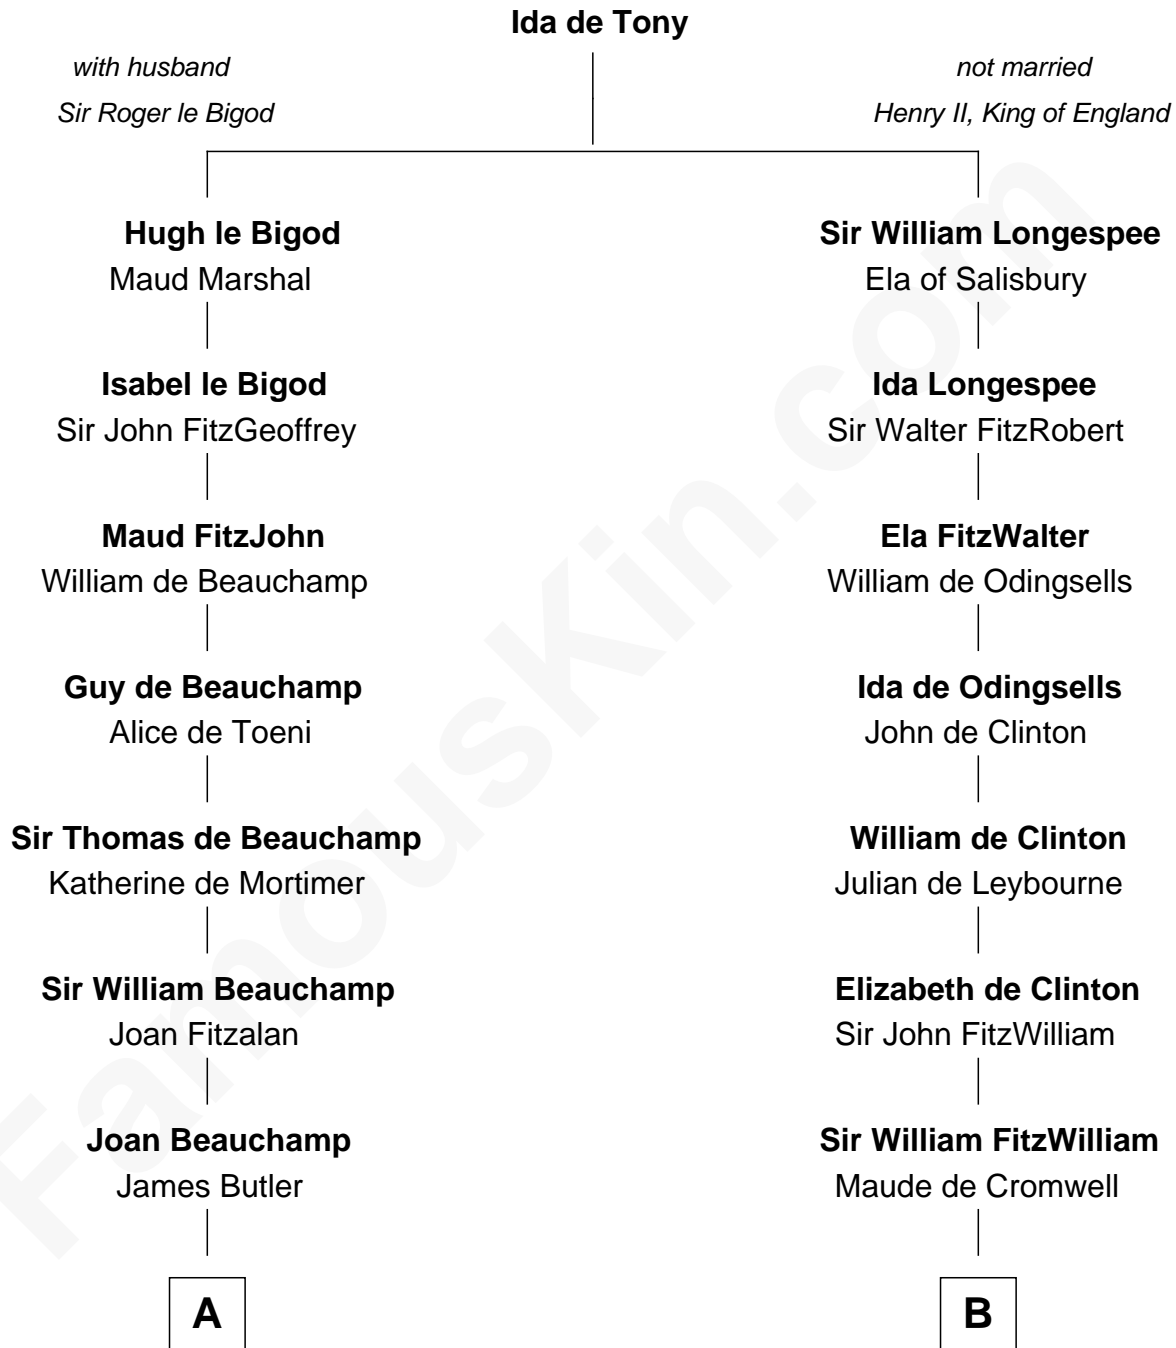

FamousKin.com Relationship Chart of

Marjorie Post

Founder of General Foods

18th cousin 3 times removed of

Abigail (Smith) Adams

First Lady of President John Adams

C

Azel Lathrop
Elizabeth Hyde

Erastus Lathrop
Sarah Bailey

Caroline Cushman Lathrop
Charles Rollin Post

Charles William Post
Elle Letitia Merriweather

Marjorie Post
Founder of General Foods

D

Elizabeth Quincy
Rev. William Smith

Abigail (Smith) Adams
First Lady of John Adams