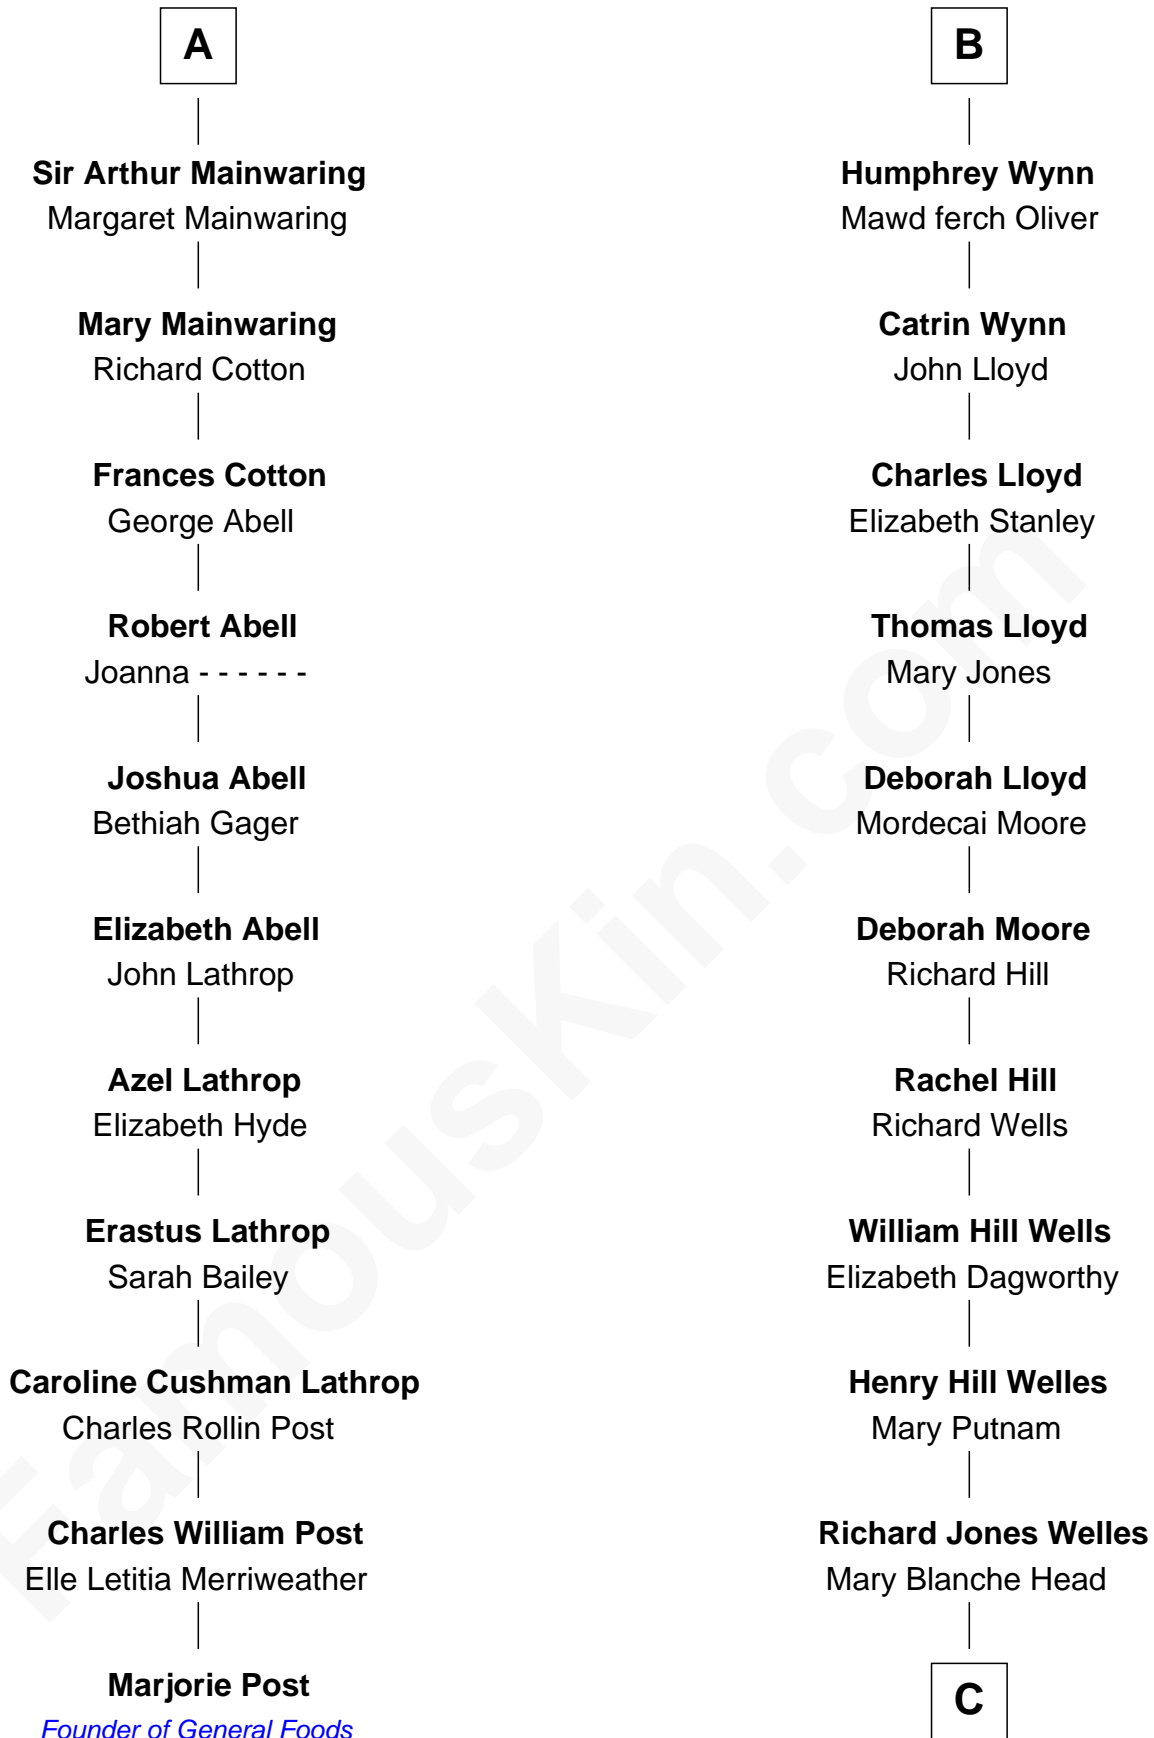

FamousKin.com Relationship Chart of

Marjorie Post

Founder of General Foods

17th cousin 1 time removed of

Orson Welles

Radio, Stage, and Movie Actor

C

|
Richard Head Welles