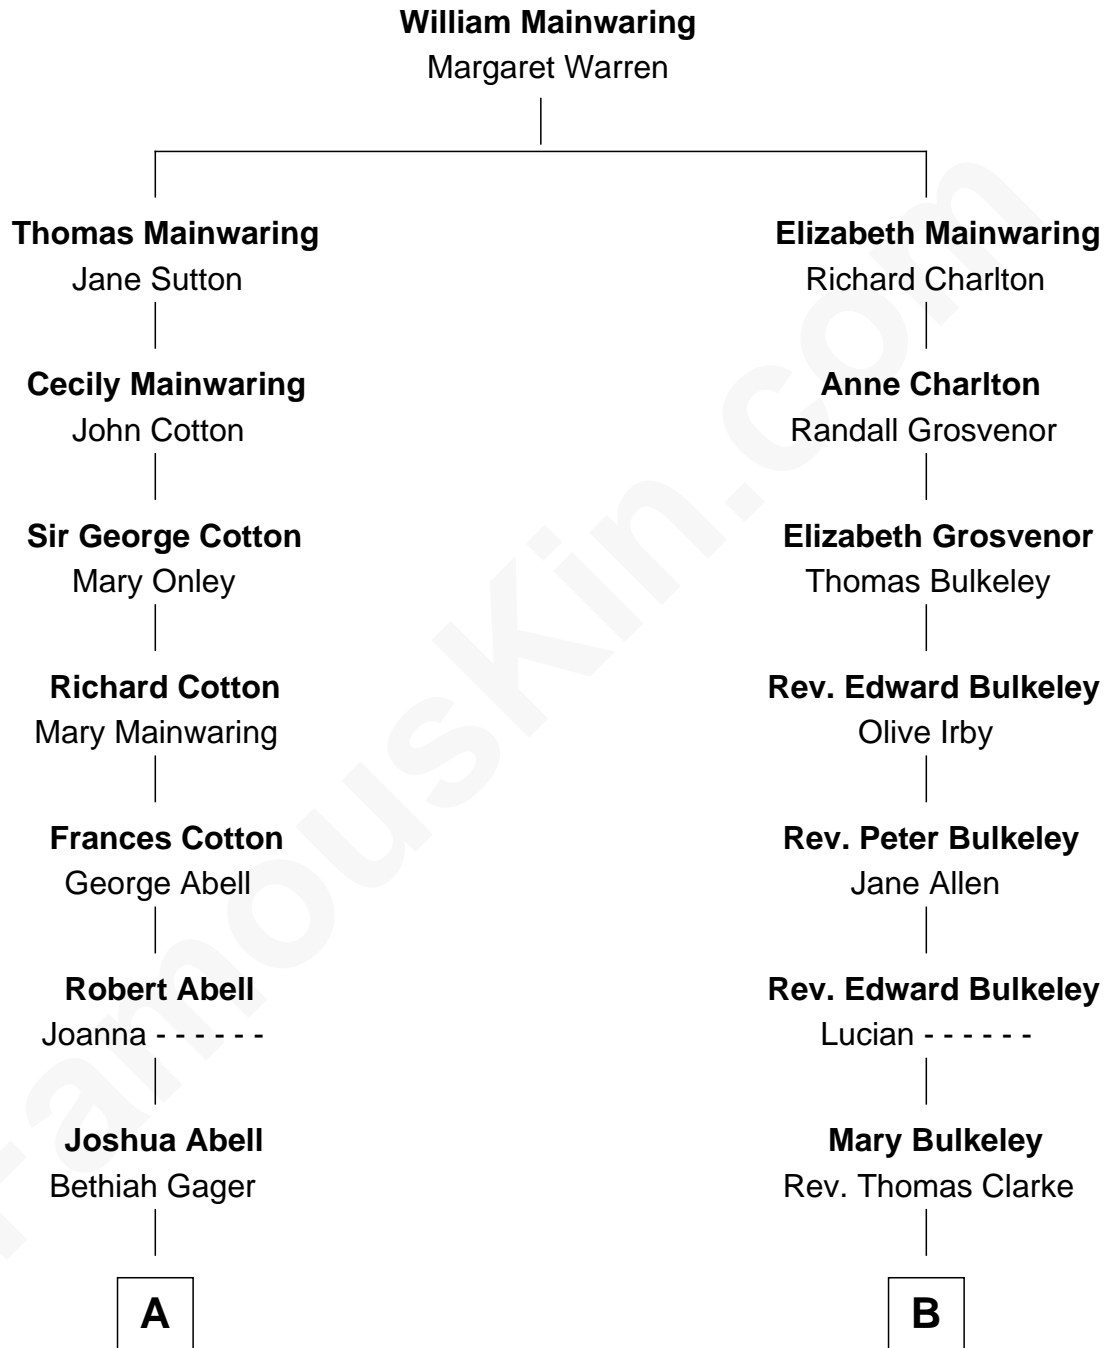

FamousKin.com Relationship Chart of

Marjorie Post

Founder of General Foods

9th cousin 3 times removed of

John Hancock

Signer of the Declaration of Independence

A

Elizabeth Abell

John Lathrop

Azel Lathrop

Elizabeth Hyde

Erastus Lathrop

Sarah Bailey

Caroline Cushman Lathrop

Charles Rollin Post

Charles William Post

Elle Letitia Merriweather

Marjorie Post

Founder of General Foods

B

Elizabeth Clarke

John Hancock

Rev. John Hancock

Mary Hawke