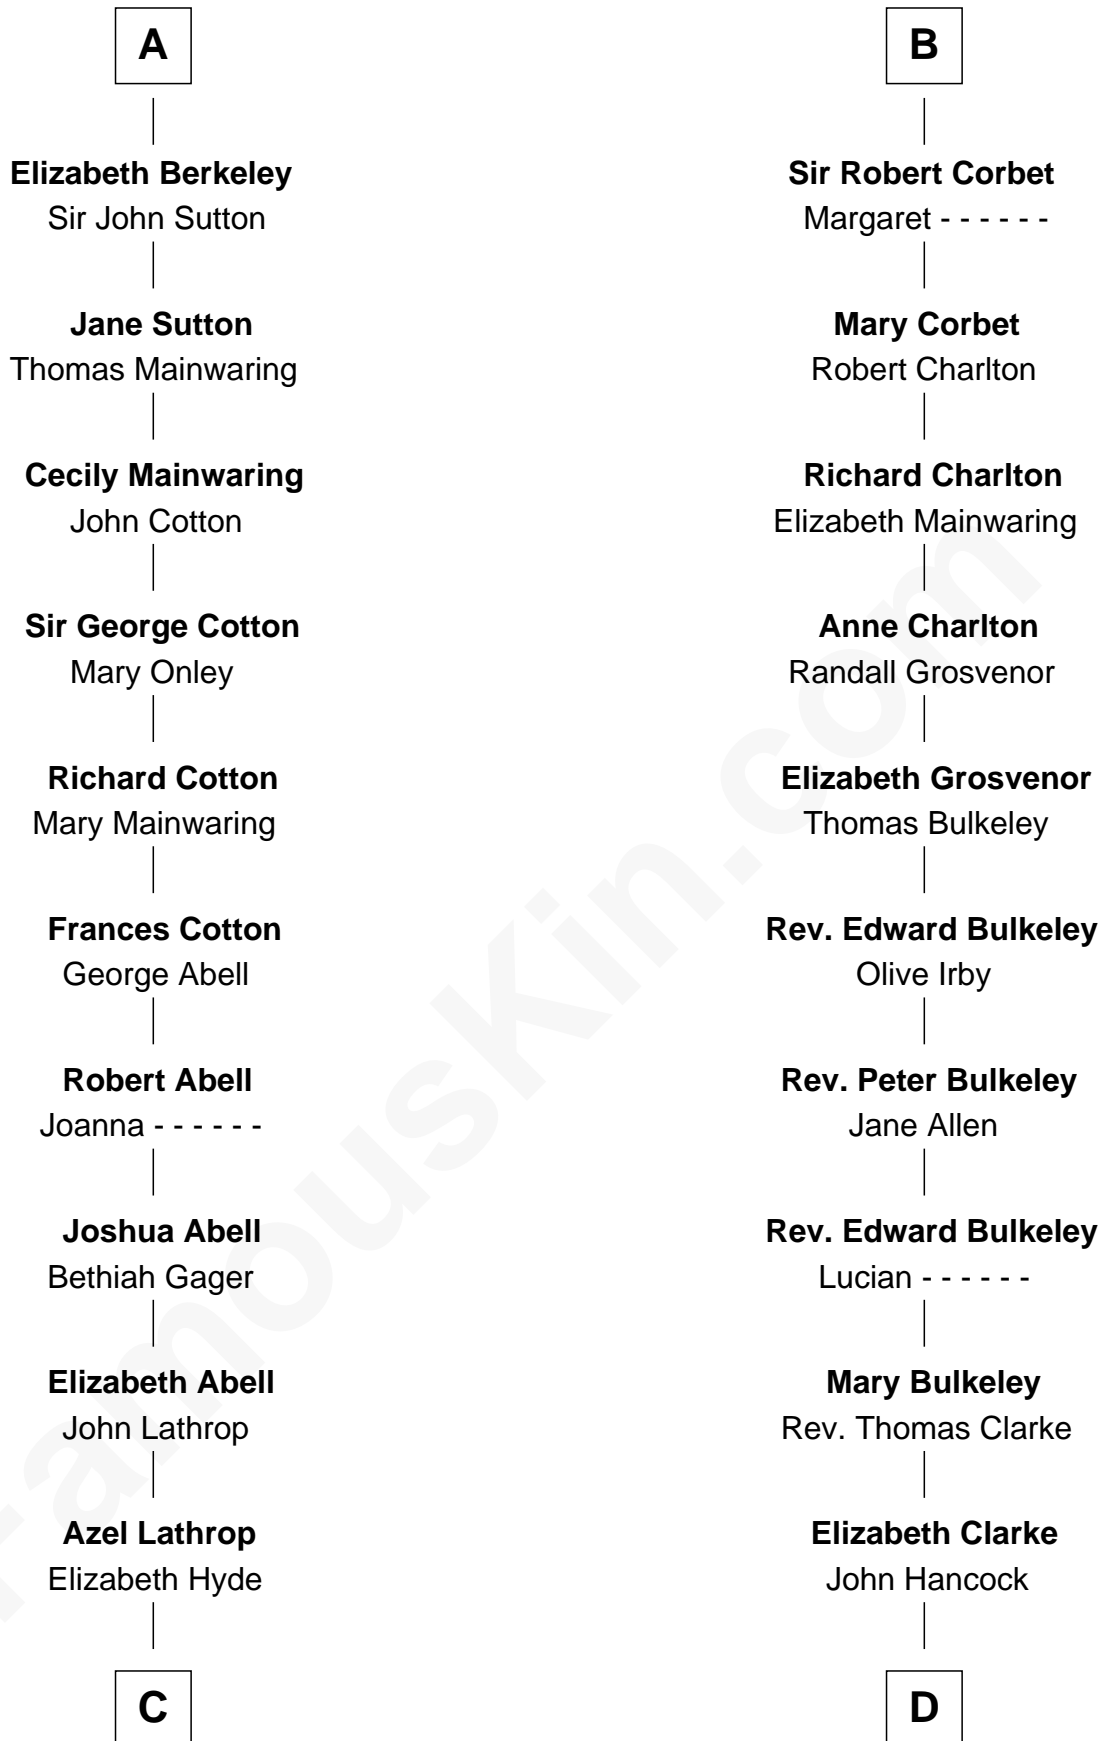

# FamousKin.com Relationship Chart of

**Marjorie Post**

*Founder of General Foods*

18th cousin 2 times removed of

**John Hancock**

*Signer of the Declaration of Independence*

**Simon III de Montfort**

Maud - - - - -

FamousKin.com