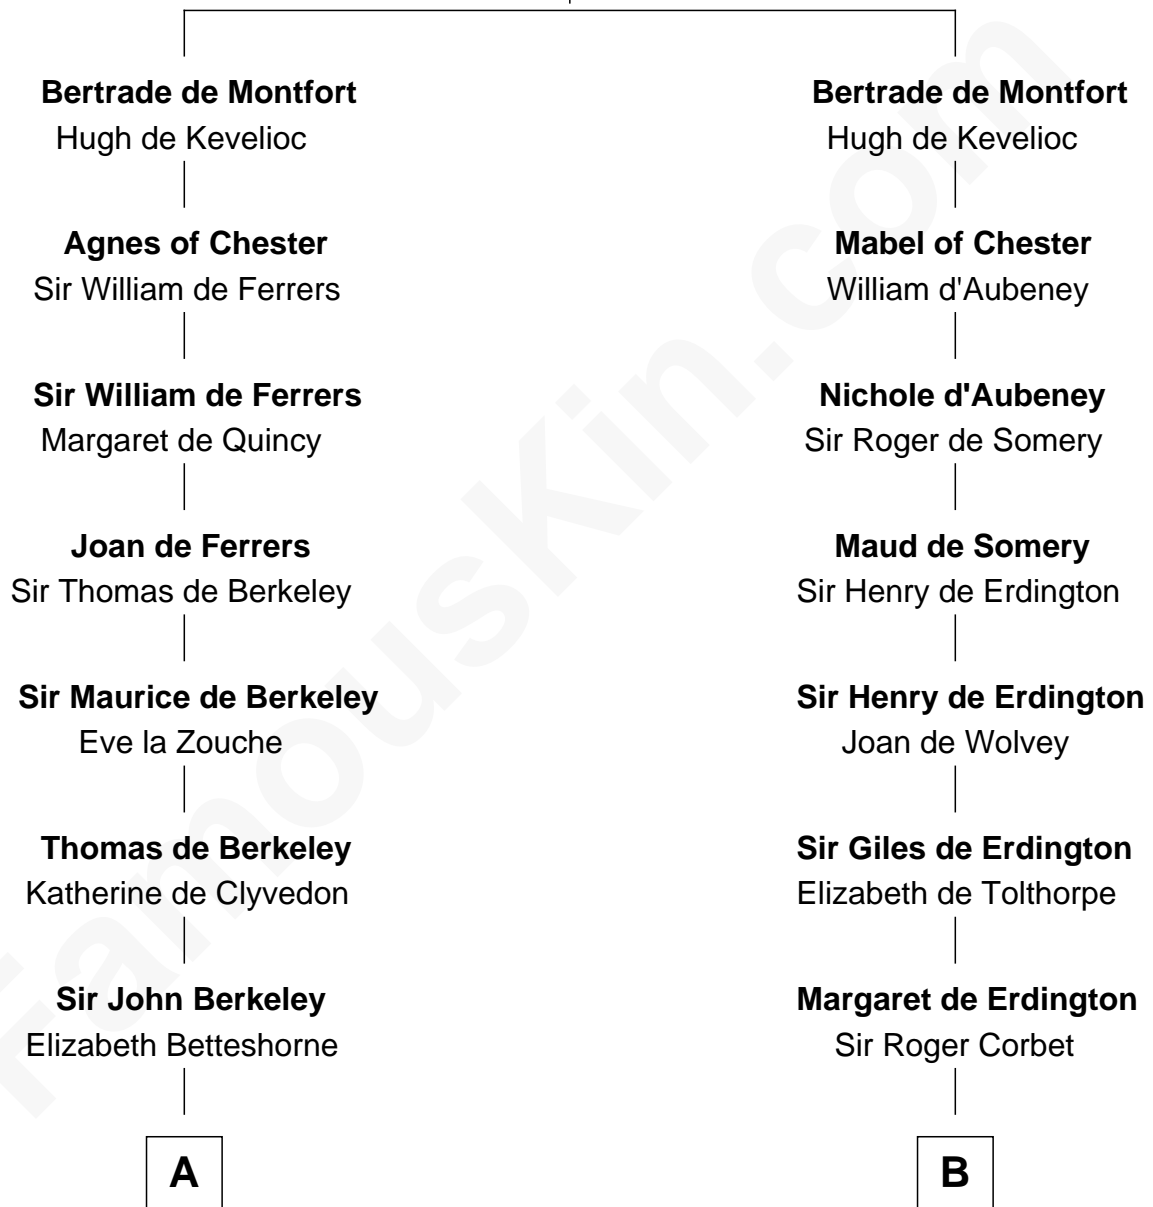

# FamousKin.com Relationship Chart of

**Marjorie Post**

*Founder of General Foods*

18th cousin 2 times removed of

**John Hancock**

*Signer of the Declaration of Independence*

**Simon III de Montfort**

Maud - - - - -

FamousKin.com