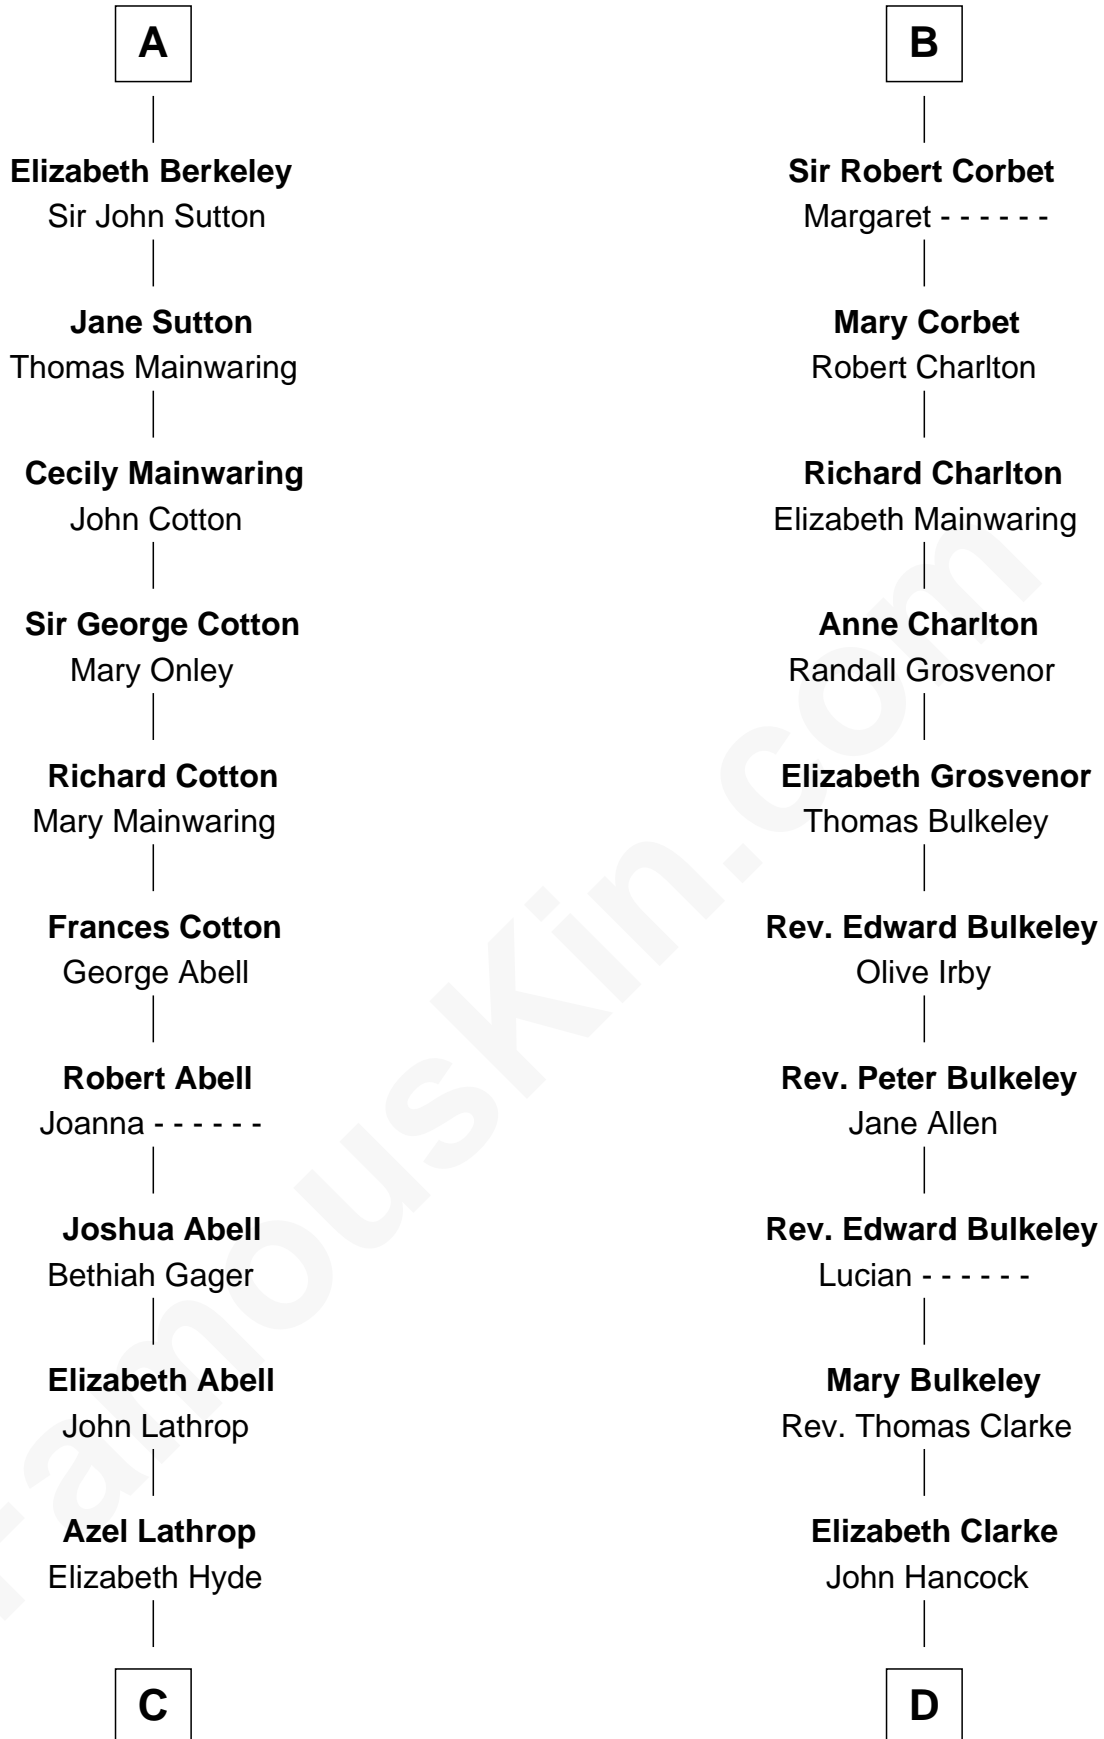

# FamousKin.com Relationship Chart of

**Marjorie Post**

*Founder of General Foods*

18th cousin 2 times removed of

**John Hancock**

*Signer of the Declaration of Independence*

FamousKin.com