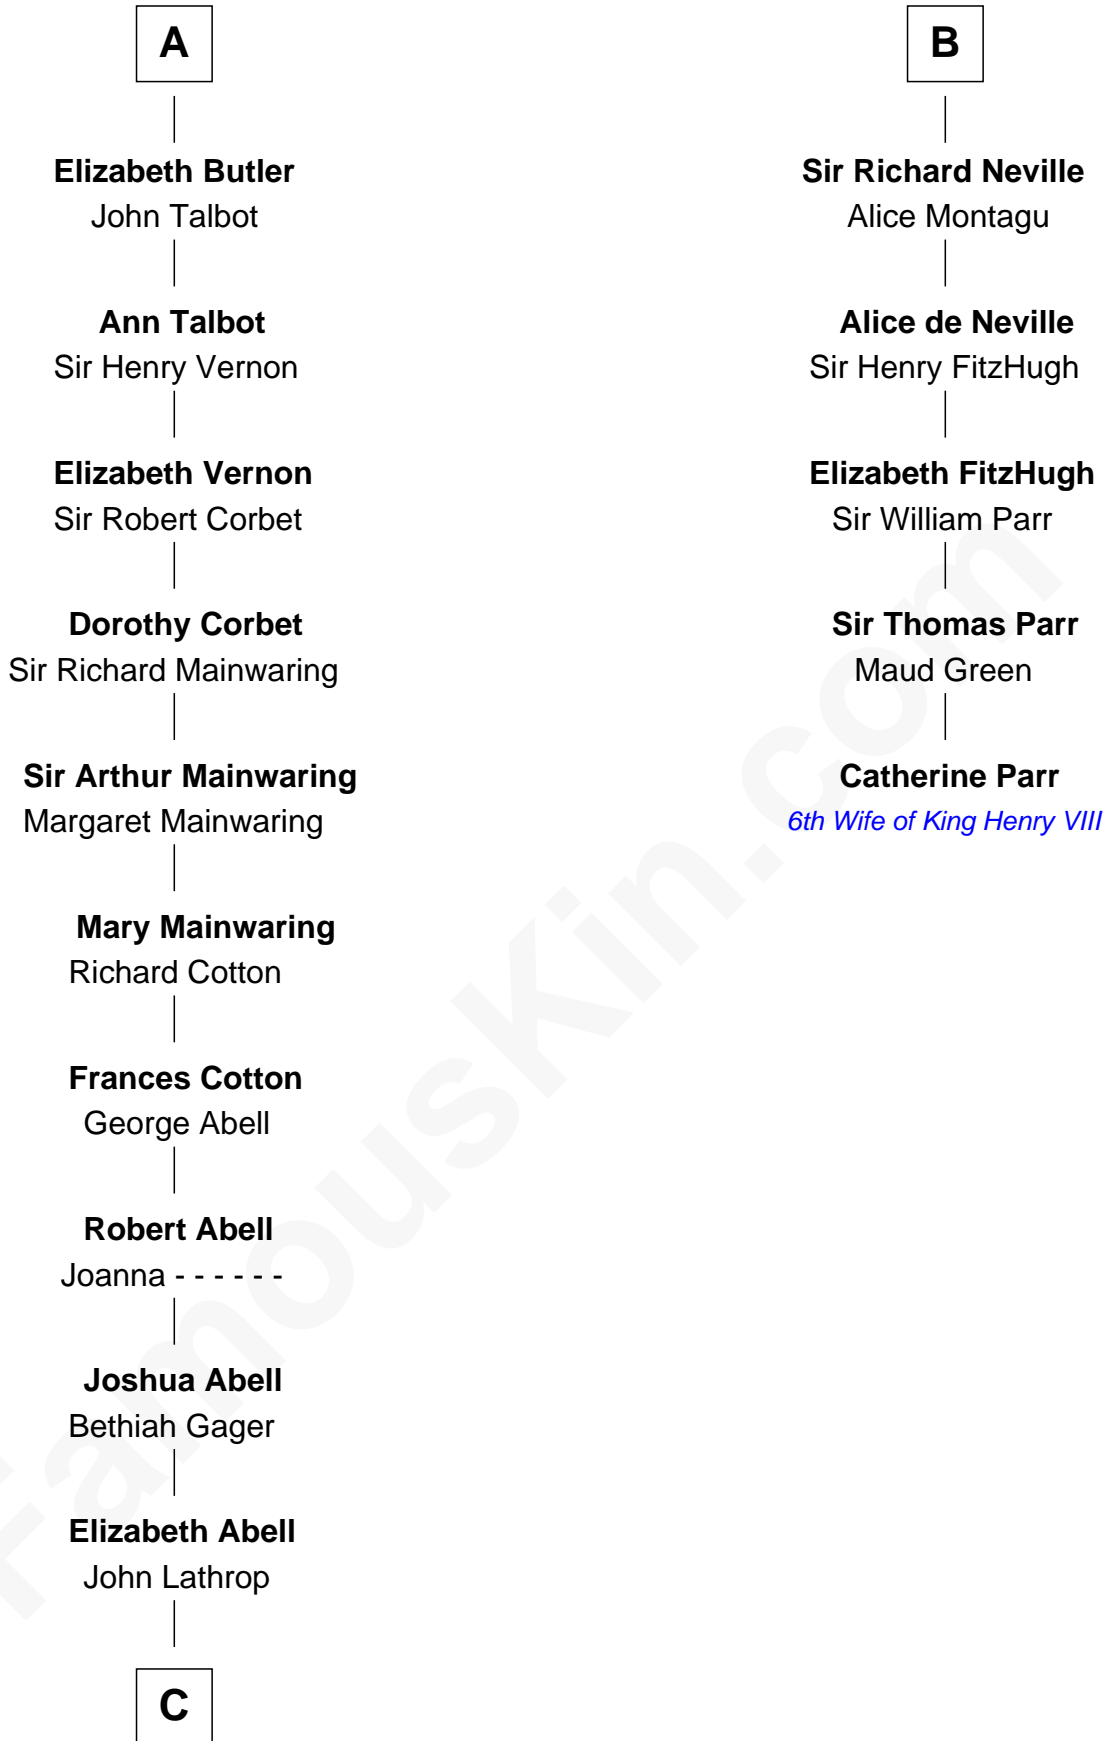

## Relationship Chart of

### Marjorie Post

*Founder of General Foods*

11th cousin 10 times removed of

### Catherine Parr

*6th Wife of King Henry VIII*

**C**

**Azel Lathrop**  
Elizabeth Hyde

**Erastus Lathrop**  
Sarah Bailey

**Caroline Cushman Lathrop**  
Charles Rollin Post

**Charles William Post**  
Elle Letitia Merriweather