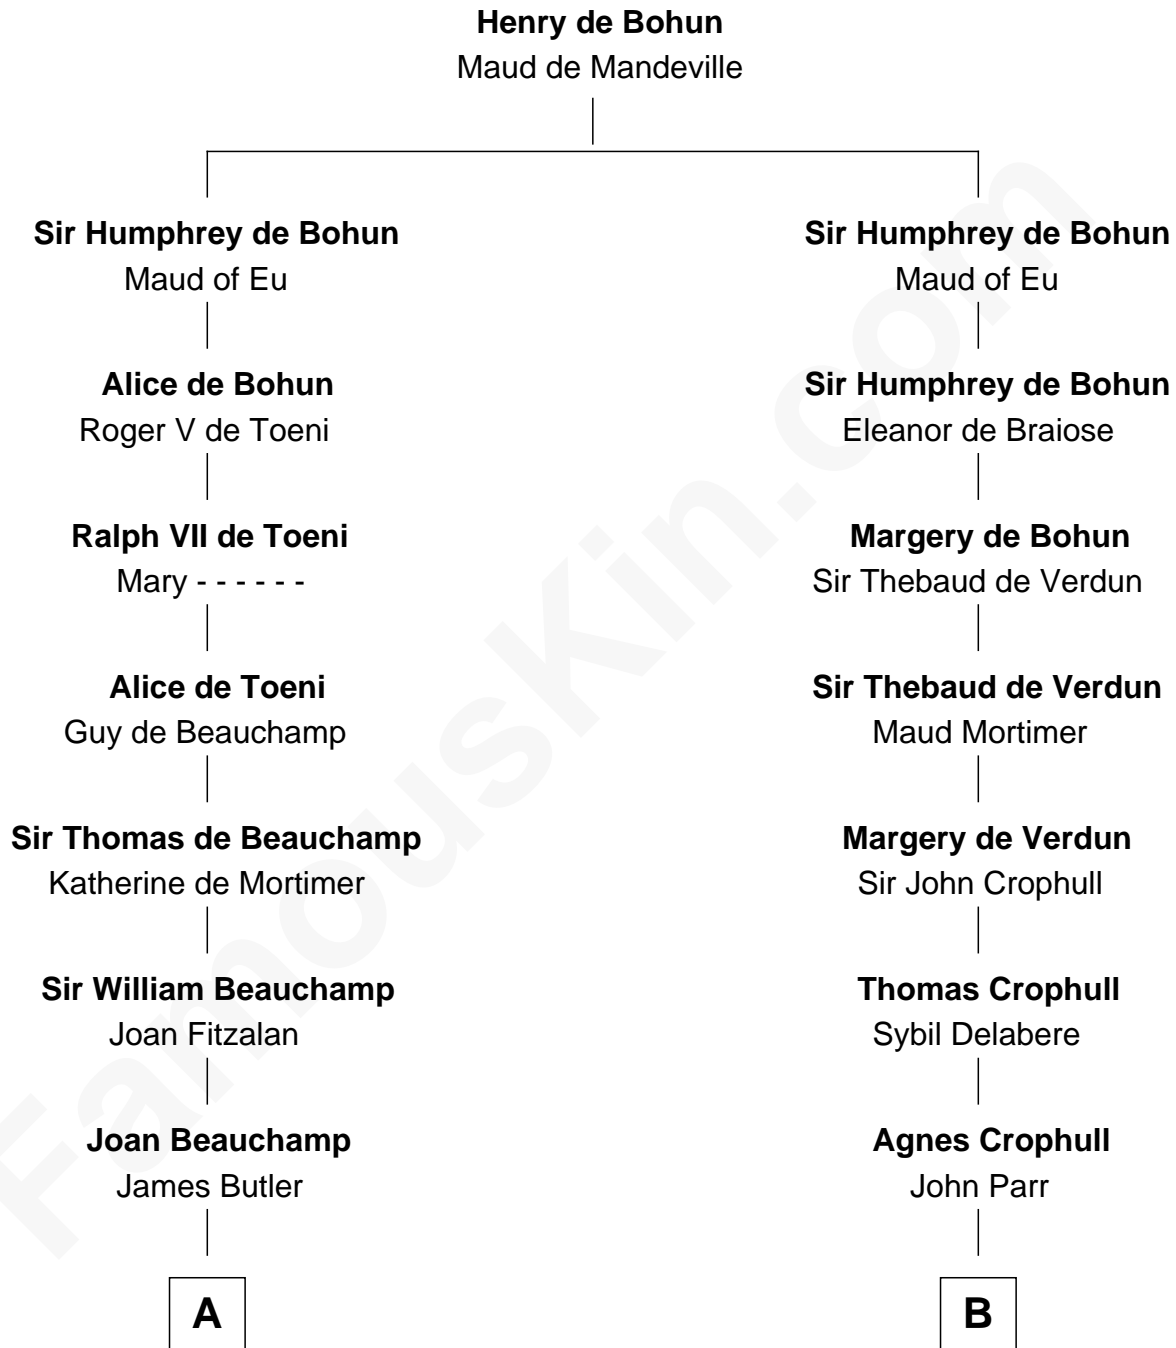

FamousKin.com Relationship Chart of

Marjorie Post

Founder of General Foods

10th cousin 11 times removed of

Catherine Parr

6th Wife of King Henry VIII

C

Azel Lathrop
Elizabeth Hyde

Erastus Lathrop
Sarah Bailey

Caroline Cushman Lathrop
Charles Rollin Post

Charles William Post
Elle Letitia Merriweather

Marjorie Post
Founder of General Foods

FamousKin.com