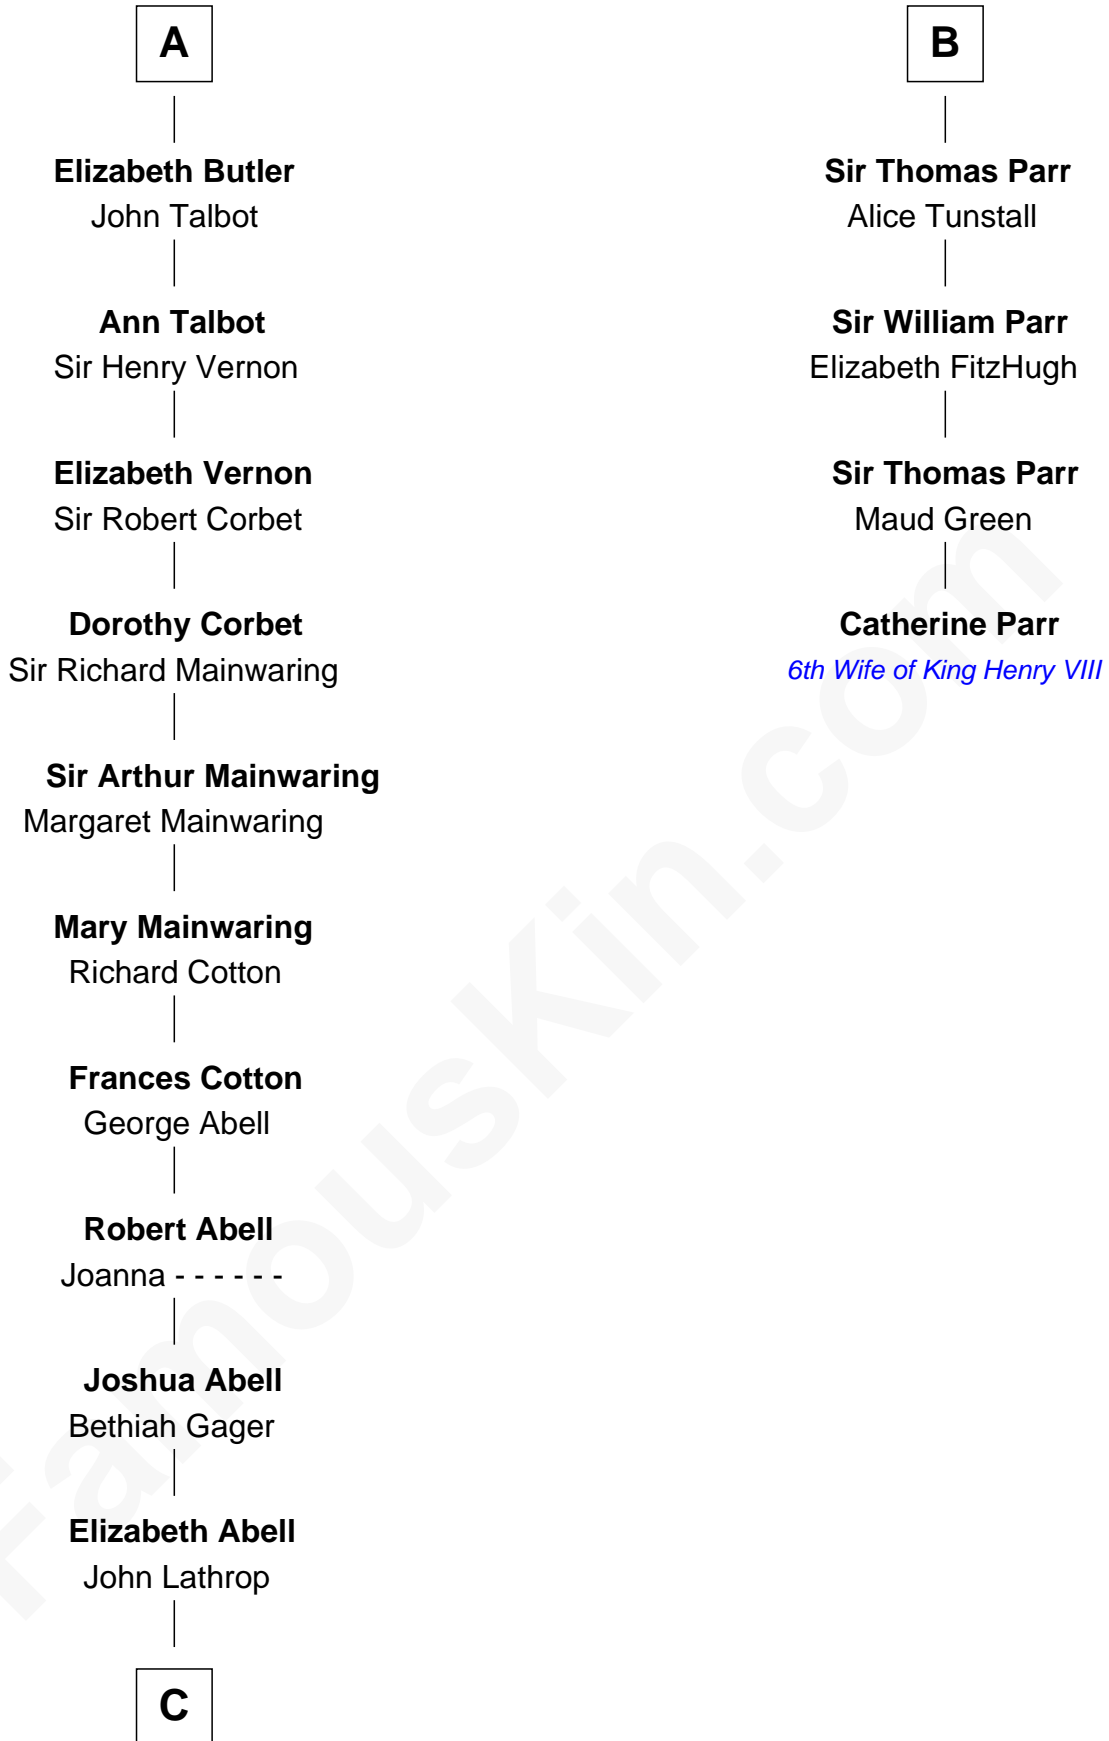

FamousKin.com Relationship Chart of

Marjorie Post

Founder of General Foods

10th cousin 11 times removed of

Catherine Parr

6th Wife of King Henry VIII

C

Azel Lathrop
Elizabeth Hyde

Erastus Lathrop
Sarah Bailey

Caroline Cushman Lathrop
Charles Rollin Post

Charles William Post
Elle Letitia Merriweather

Marjorie Post
Founder of General Foods

FamousKin.com