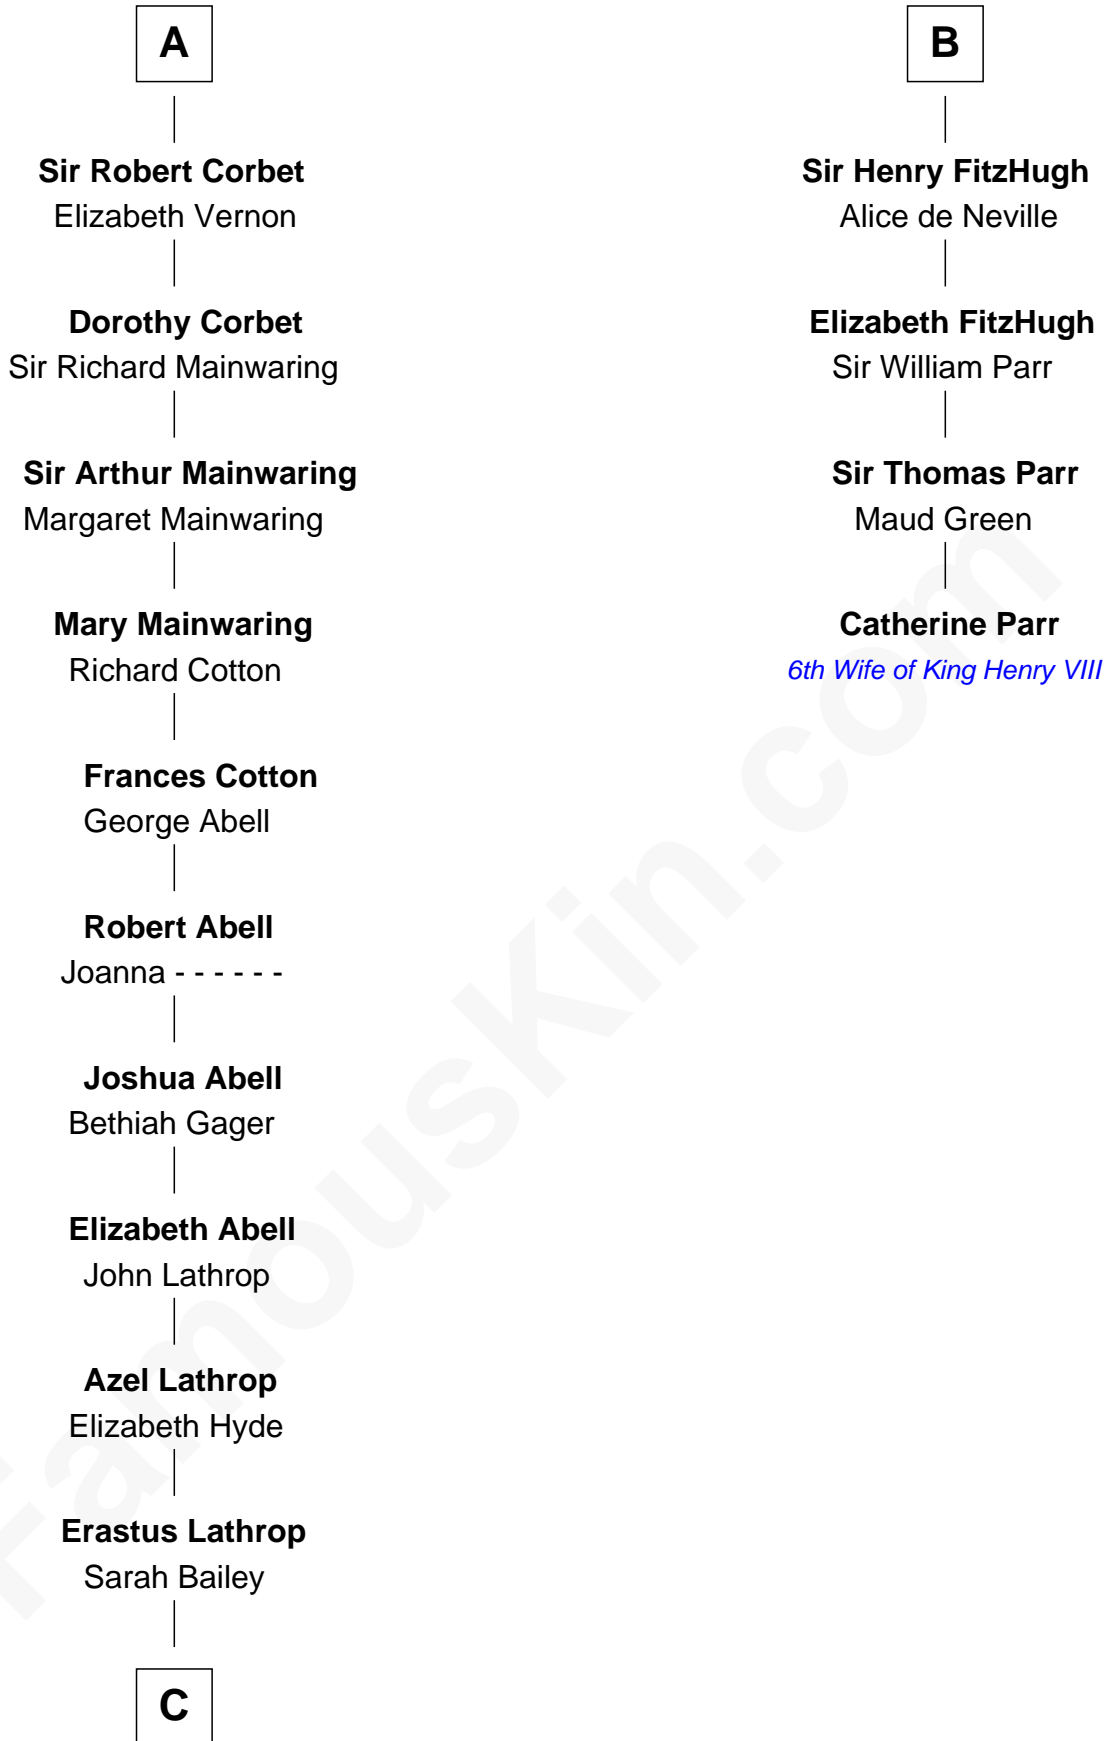

## Relationship Chart of

### Marjorie Post

*Founder of General Foods*

10th cousin 9 times removed of

**Catherine Parr**

*6th Wife of King Henry VIII*

**C**

—  
**Caroline Cushman Lathrop**

Charles Rollin Post