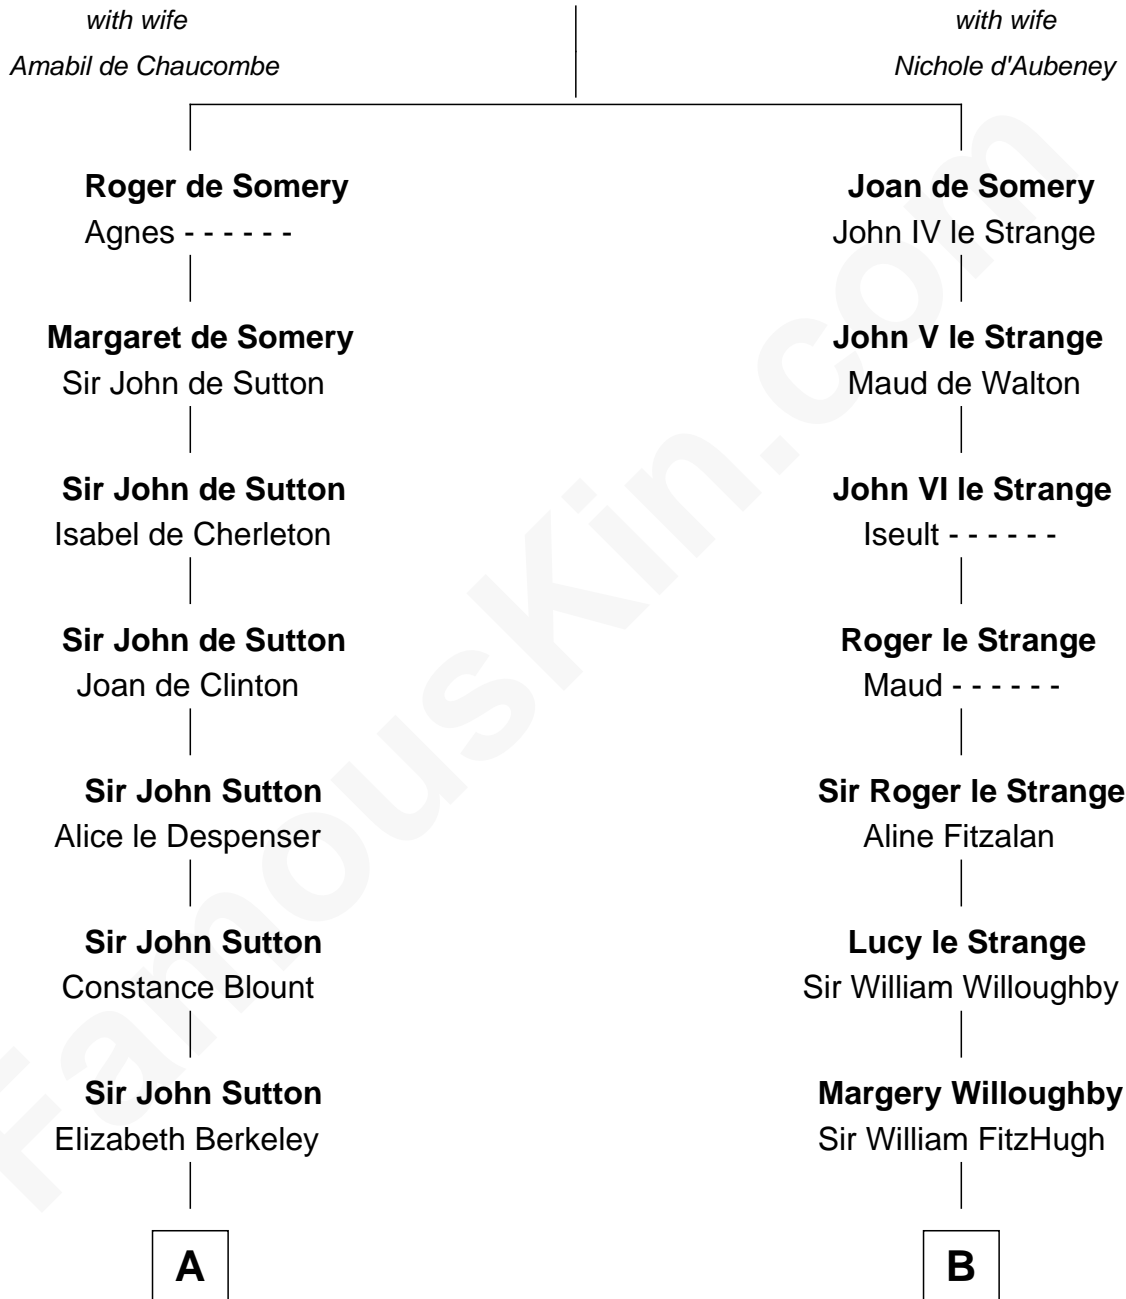

# FamousKin.com Relationship Chart of

**Marjorie Post**

*Founder of General Foods*

10th cousin 9 times removed of

**Catherine Parr**

*6th Wife of King Henry VIII*

## Sir Roger de Somery

**C**

—  
**Caroline Cushman Lathrop**

Charles Rollin Post

—  
**Charles William Post**

Elle Letitia Merriweather

—  
**Marjorie Post**

*Founder of General Foods*