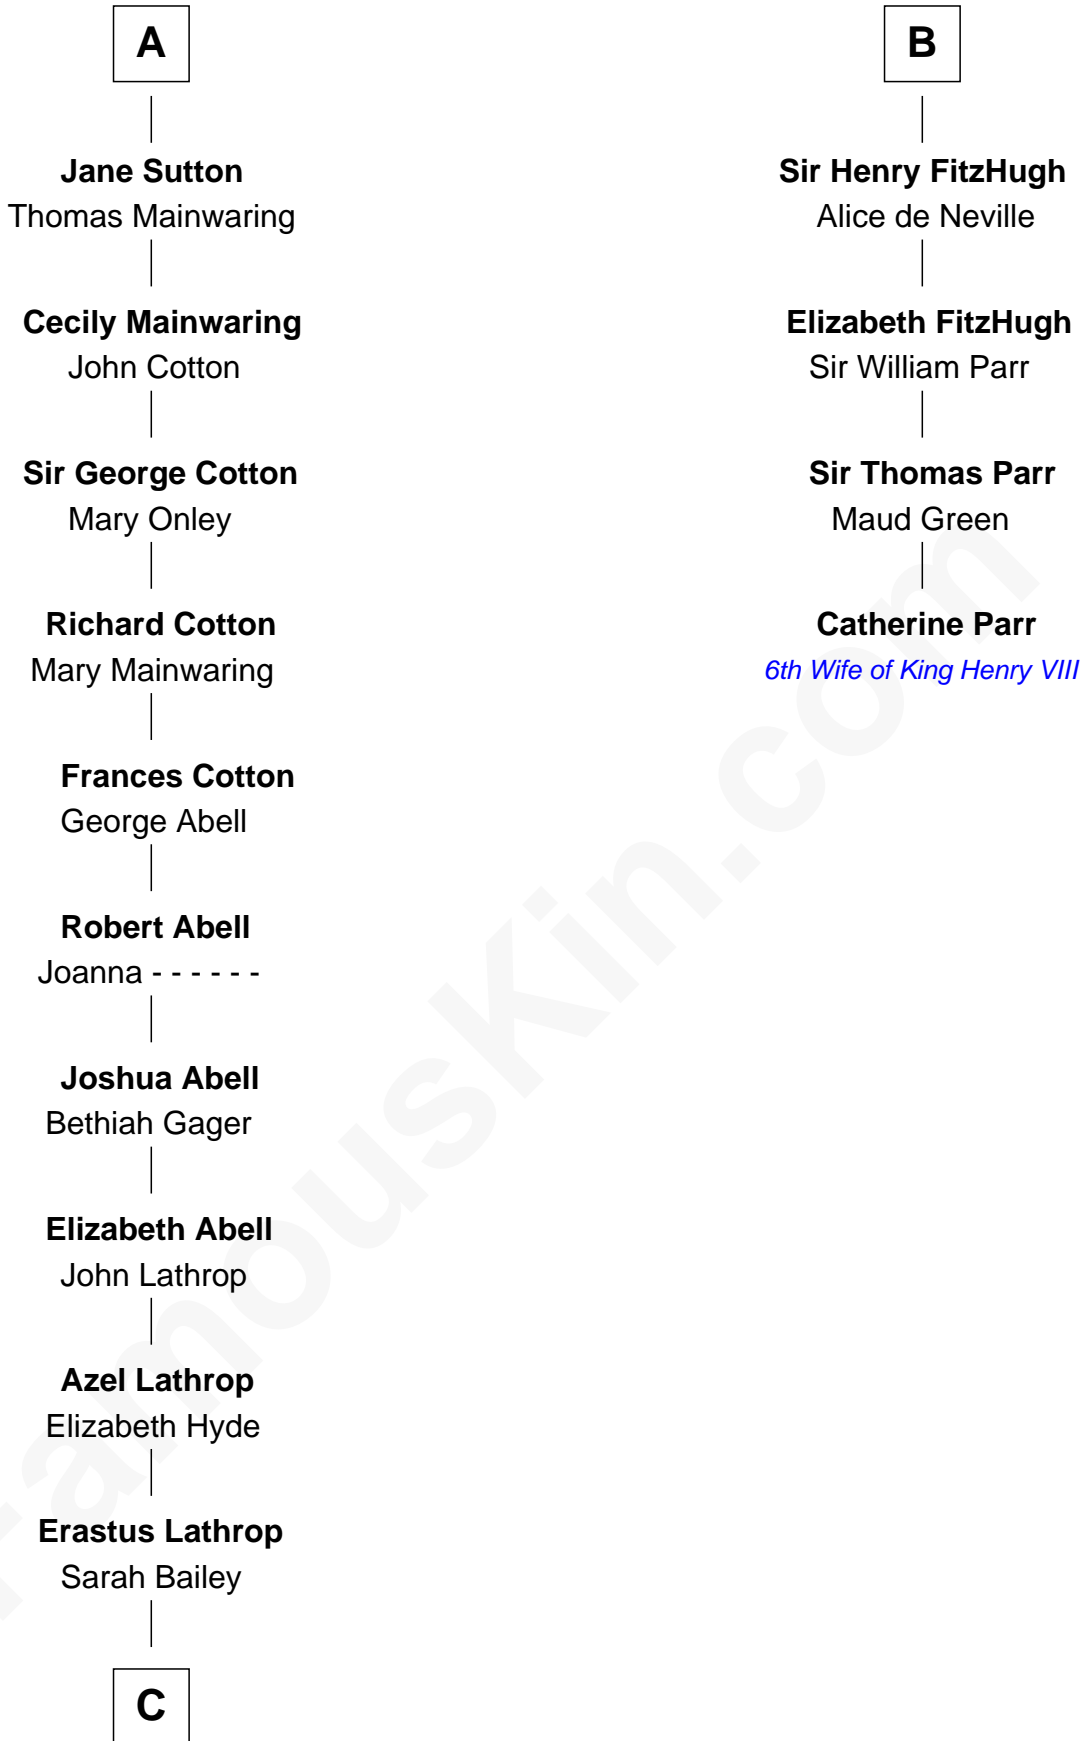

# FamousKin.com Relationship Chart of

**Marjorie Post**

*Founder of General Foods*

10th cousin 9 times removed of

**Catherine Parr**

*6th Wife of King Henry VIII*

## Sir Roger de Somery

**C**

—  
**Caroline Cushman Lathrop**

Charles Rollin Post

—  
**Charles William Post**

Elle Letitia Merriweather

—  
**Marjorie Post**

*Founder of General Foods*