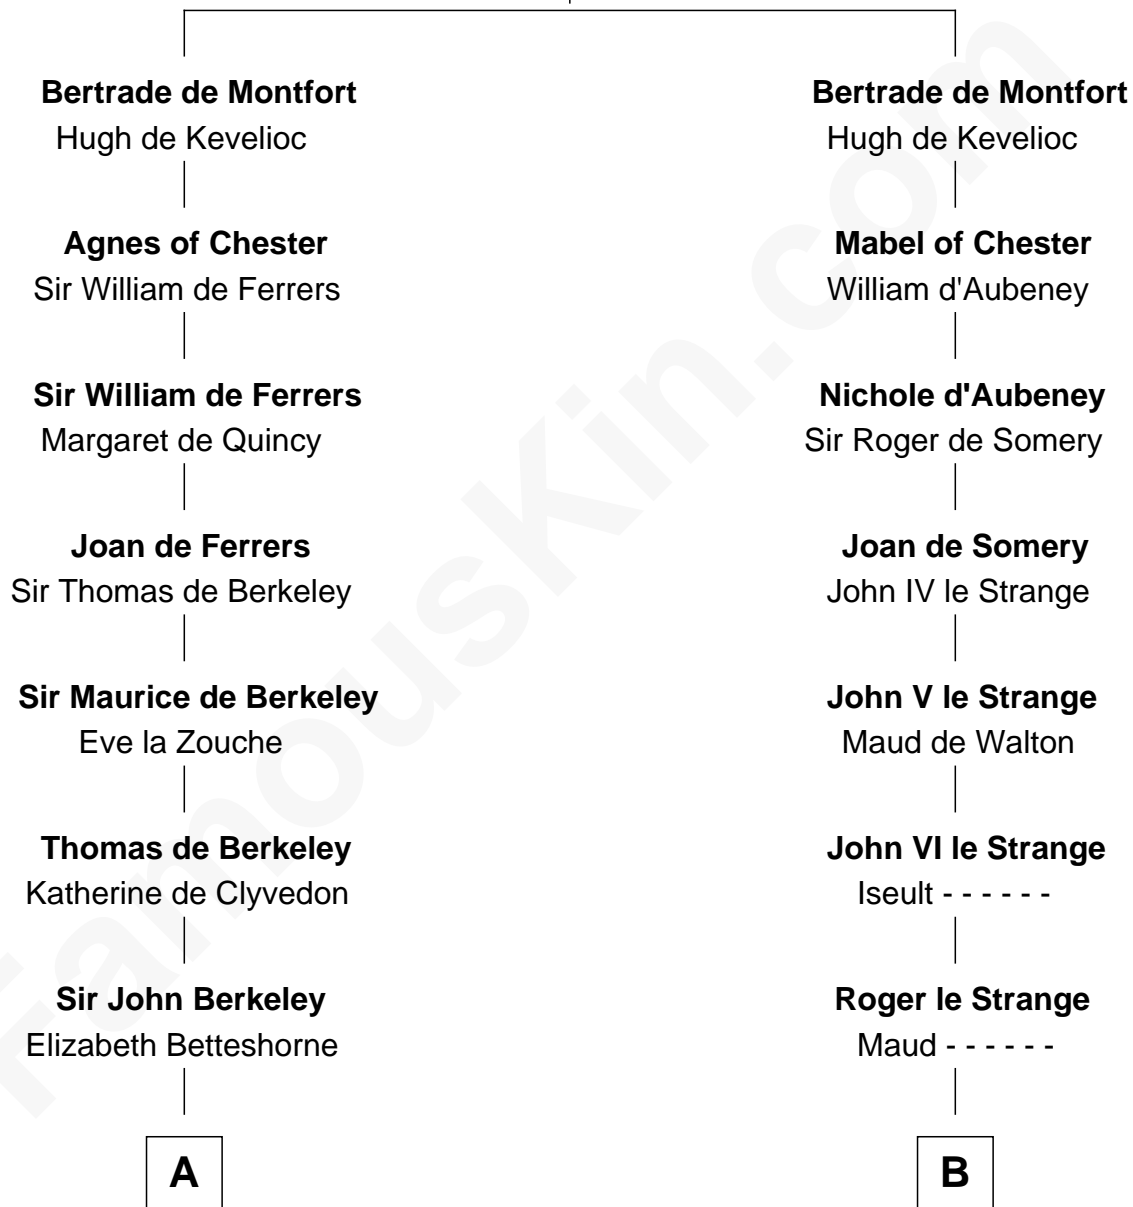

## Relationship Chart of

### Marjorie Post

*Founder of General Foods*

13th cousin 7 times removed of

**Catherine Parr**

*6th Wife of King Henry VIII*

**Simon III de Montfort**

Maud - - - - -

**C**

—  
**Erastus Lathrop**

Sarah Bailey

—  
**Caroline Cushman Lathrop**

Charles Rollin Post

—  
**Charles William Post**

Elle Letitia Merriweather

—  
**Marjorie Post**

*Founder of General Foods*