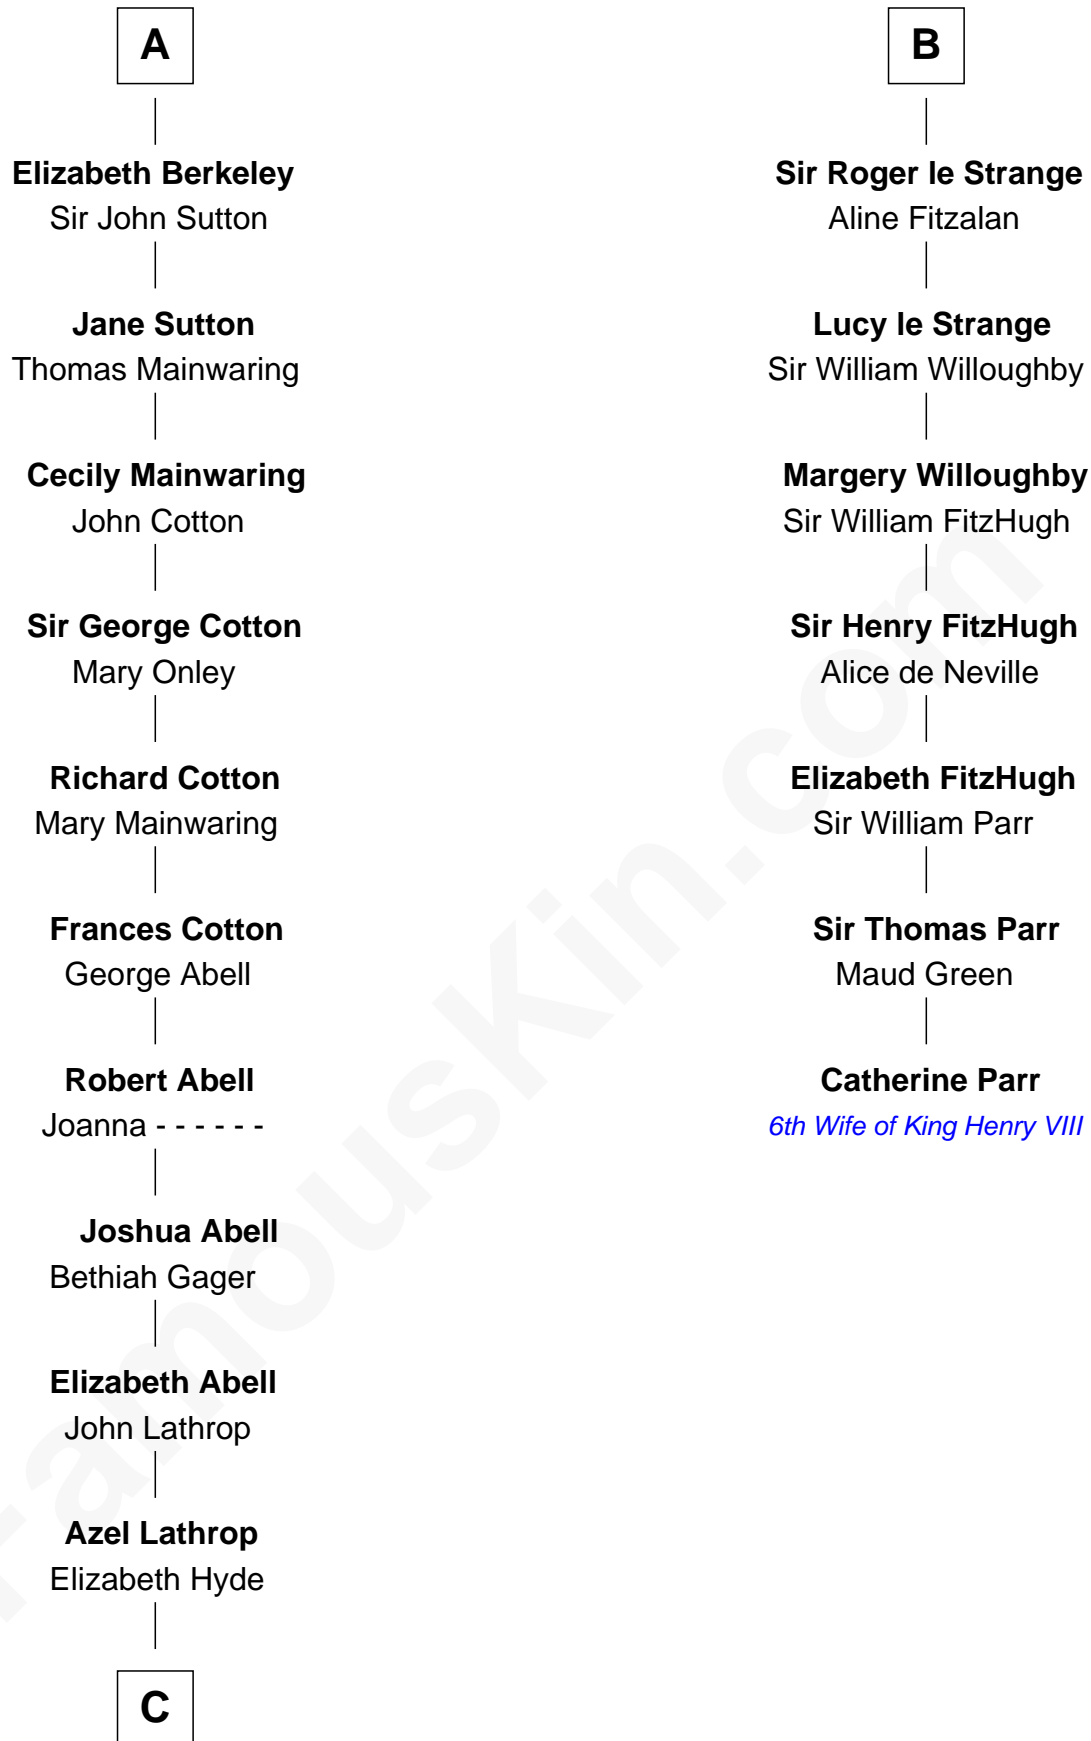

## Relationship Chart of

### Marjorie Post

*Founder of General Foods*

13th cousin 7 times removed of

**Catherine Parr**

*6th Wife of King Henry VIII*

**Simon III de Montfort**

Maud - - - - -

**C**

—  
**Erastus Lathrop**

Sarah Bailey

—  
**Caroline Cushman Lathrop**

Charles Rollin Post

—  
**Charles William Post**

Elle Letitia Merriweather

—  
**Marjorie Post**

*Founder of General Foods*