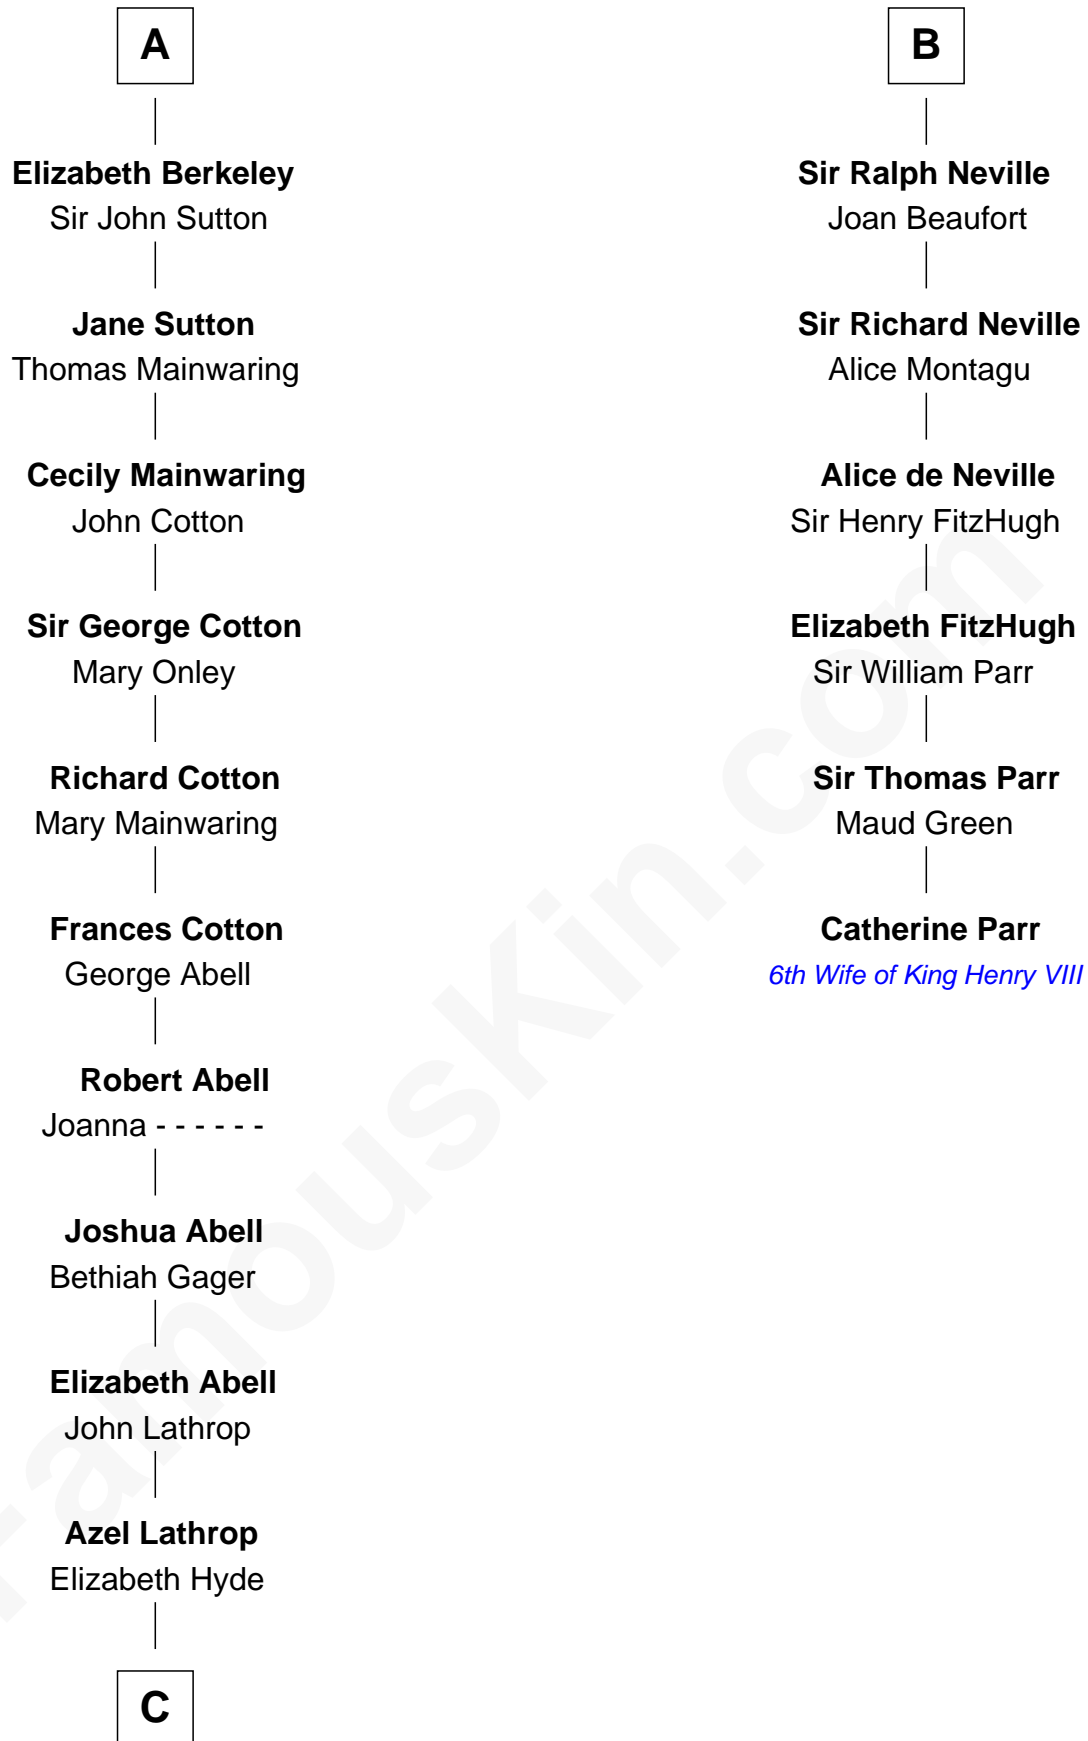

FamousKin.com

Relationship Chart of

Marjorie Post

Founder of General Foods

12th cousin 8 times removed of

Catherine Parr

6th Wife of King Henry VIII

Sir Ranulf de Gernons

Maud of Gloucester

C

Erastus Lathrop

Sarah Bailey

Caroline Cushman Lathrop

Charles Rollin Post

Charles William Post

Elle Letitia Merriweather