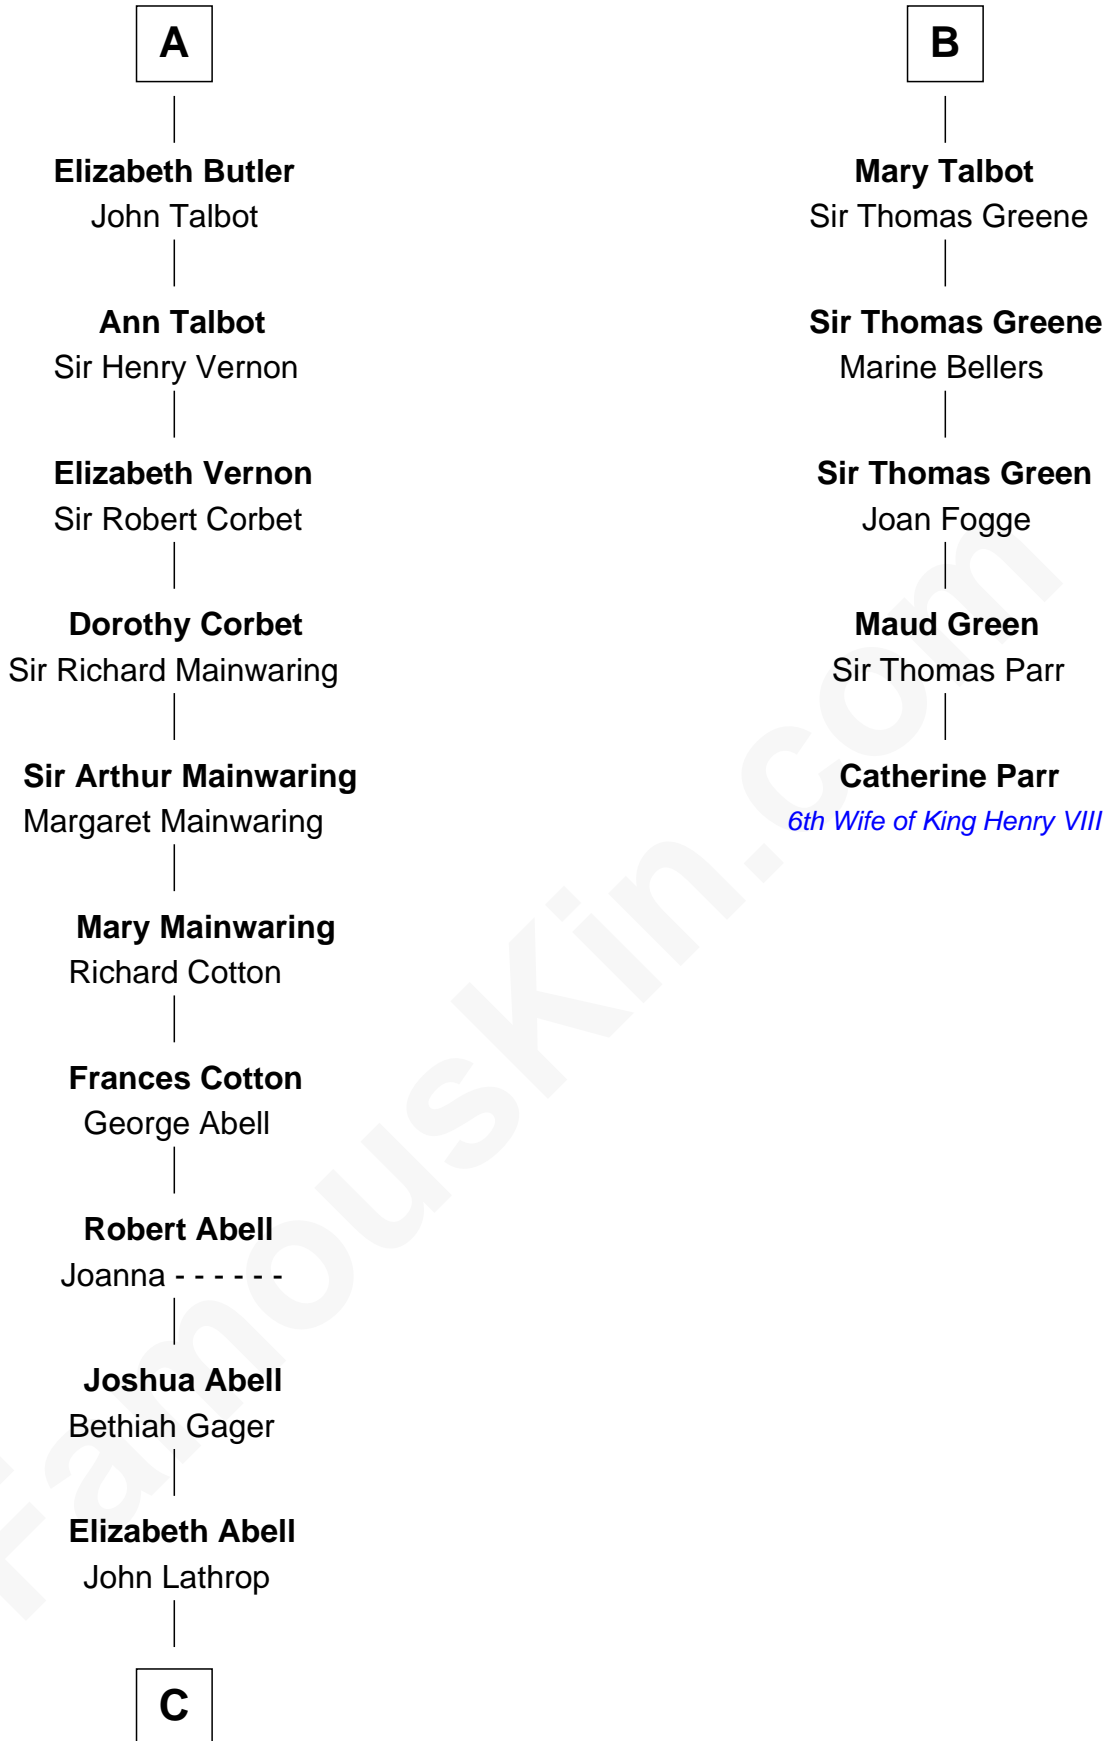

# FamousKin.com Relationship Chart of

**Marjorie Post**

*Founder of General Foods*

11th cousin 10 times removed of

**Catherine Parr**

*6th Wife of King Henry VIII*

**C**

**Azel Lathrop**  
Elizabeth Hyde

**Erastus Lathrop**  
Sarah Bailey

**Caroline Cushman Lathrop**  
Charles Rollin Post

**Charles William Post**  
Elle Letitia Merriweather

**Marjorie Post**  
*Founder of General Foods*

FamousKin.com