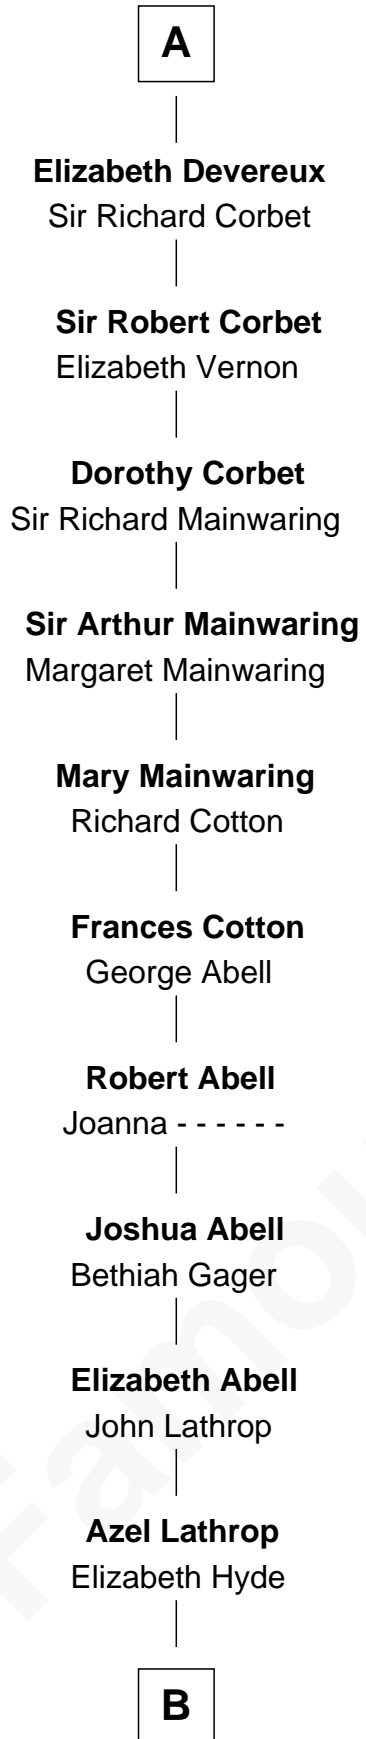

# FamousKin.com

## Relationship Chart of

### Marjorie Post

*Founder of General Foods*

7th cousin 13 times removed of

**Catherine Parr**

*6th Wife of King Henry VIII*

**Sir Hugh I de Audley**

Iseult de Mortimer

**B**

Erastus Lathrop

Sarah Bailey

Caroline Cushman Lathrop

Charles Rollin Post

Charles William Post

Elle Letitia Merriweather

Marjorie Post

*Founder of General Foods*