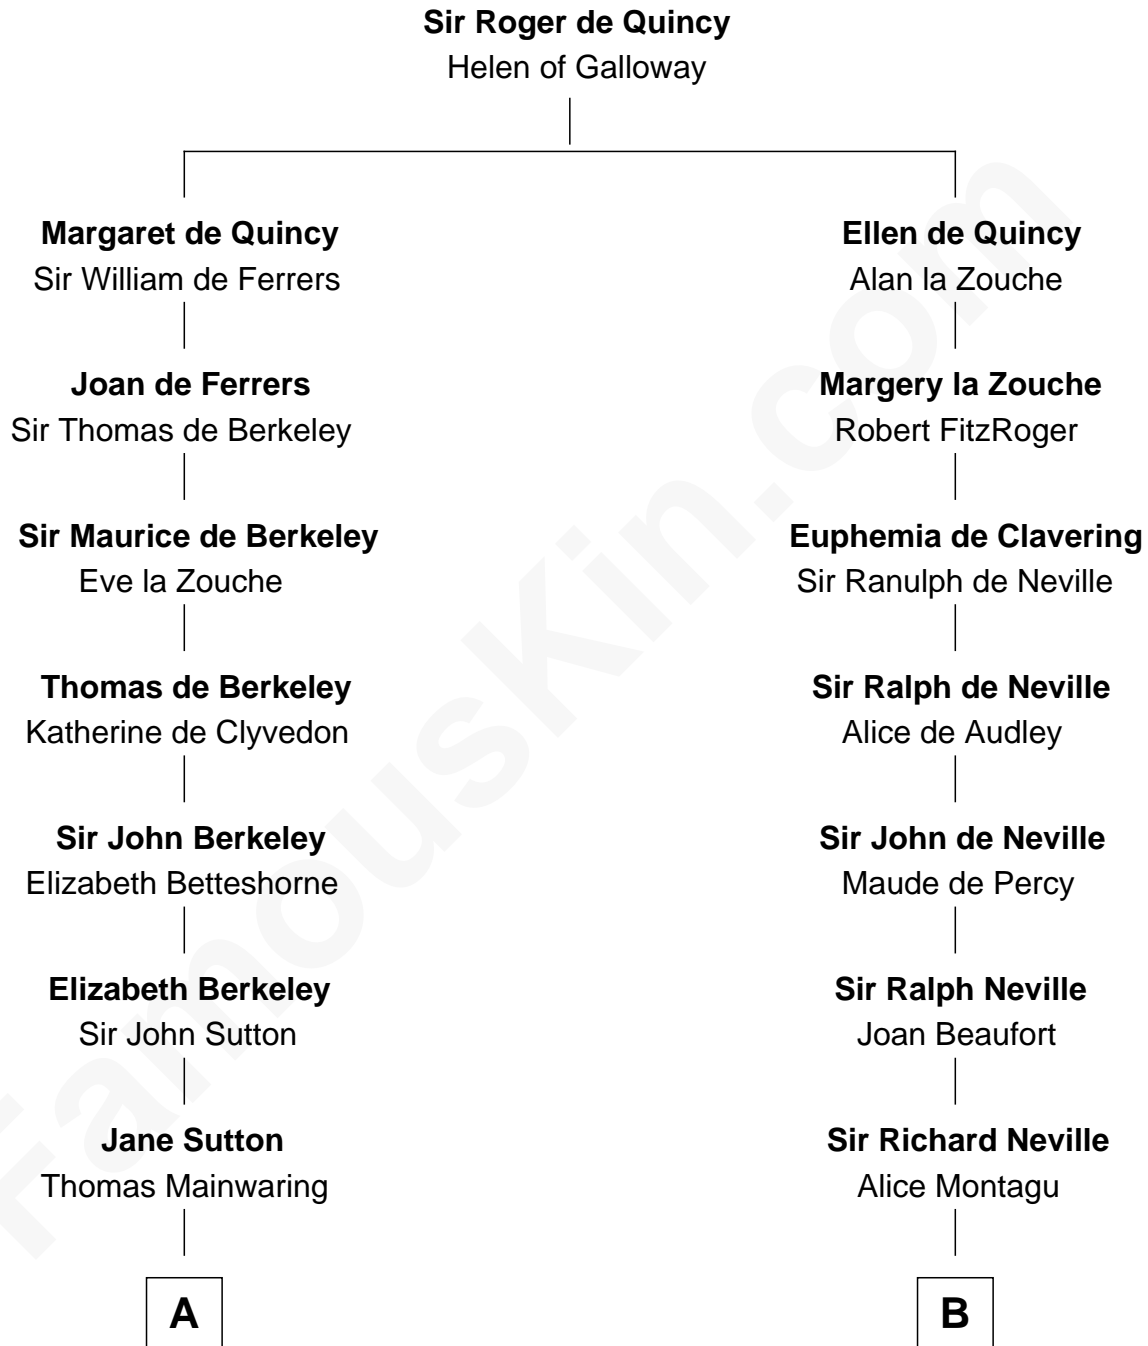

FamousKin.com Relationship Chart of

Marjorie Post

Founder of General Foods

10th cousin 8 times removed of

Catherine Parr

6th Wife of King Henry VIII

C

Charles William Post
Elle Letitia Merriweather