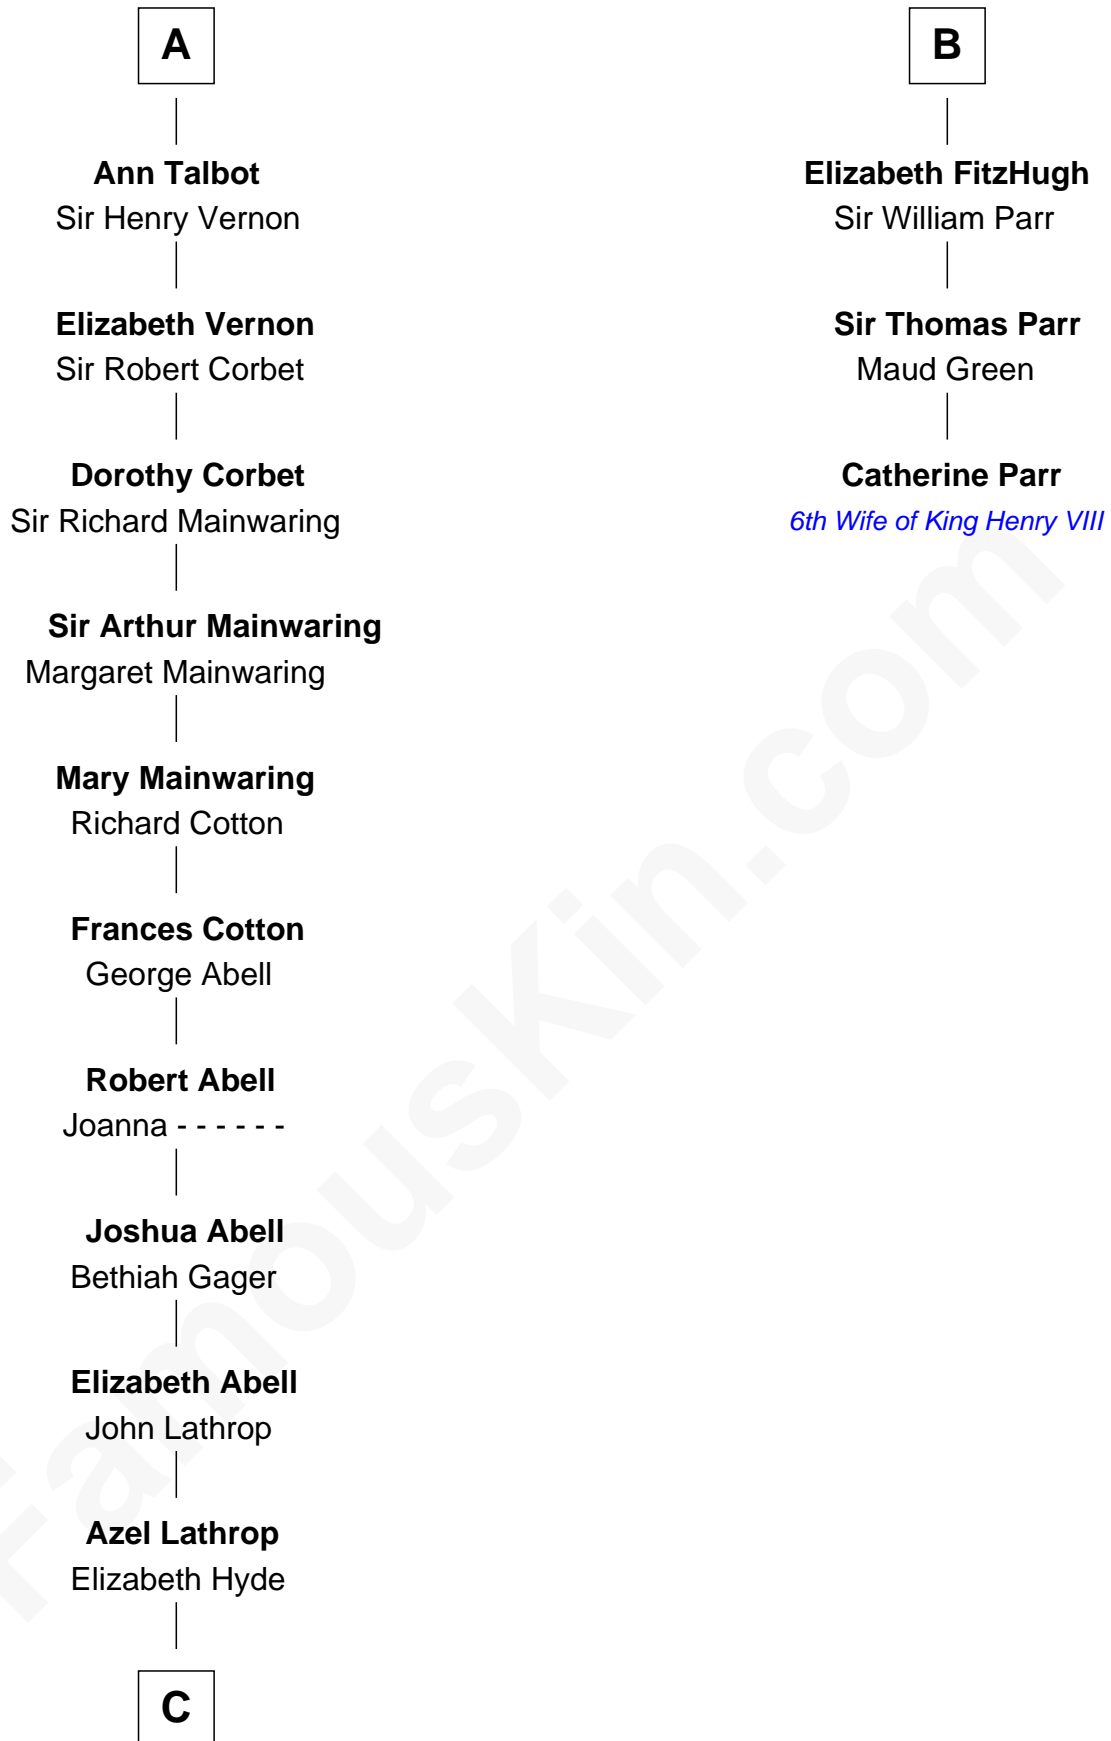

FamousKin.com Relationship Chart of

Marjorie Post

Founder of General Foods

9th cousin 11 times removed of

Catherine Parr

6th Wife of King Henry VIII

Sir William de Ros

Lucy FitzPiers

C

Erastus Lathrop

Sarah Bailey

Caroline Cushman Lathrop

Charles Rollin Post

Charles William Post

Elle Letitia Merriweather

Marjorie Post