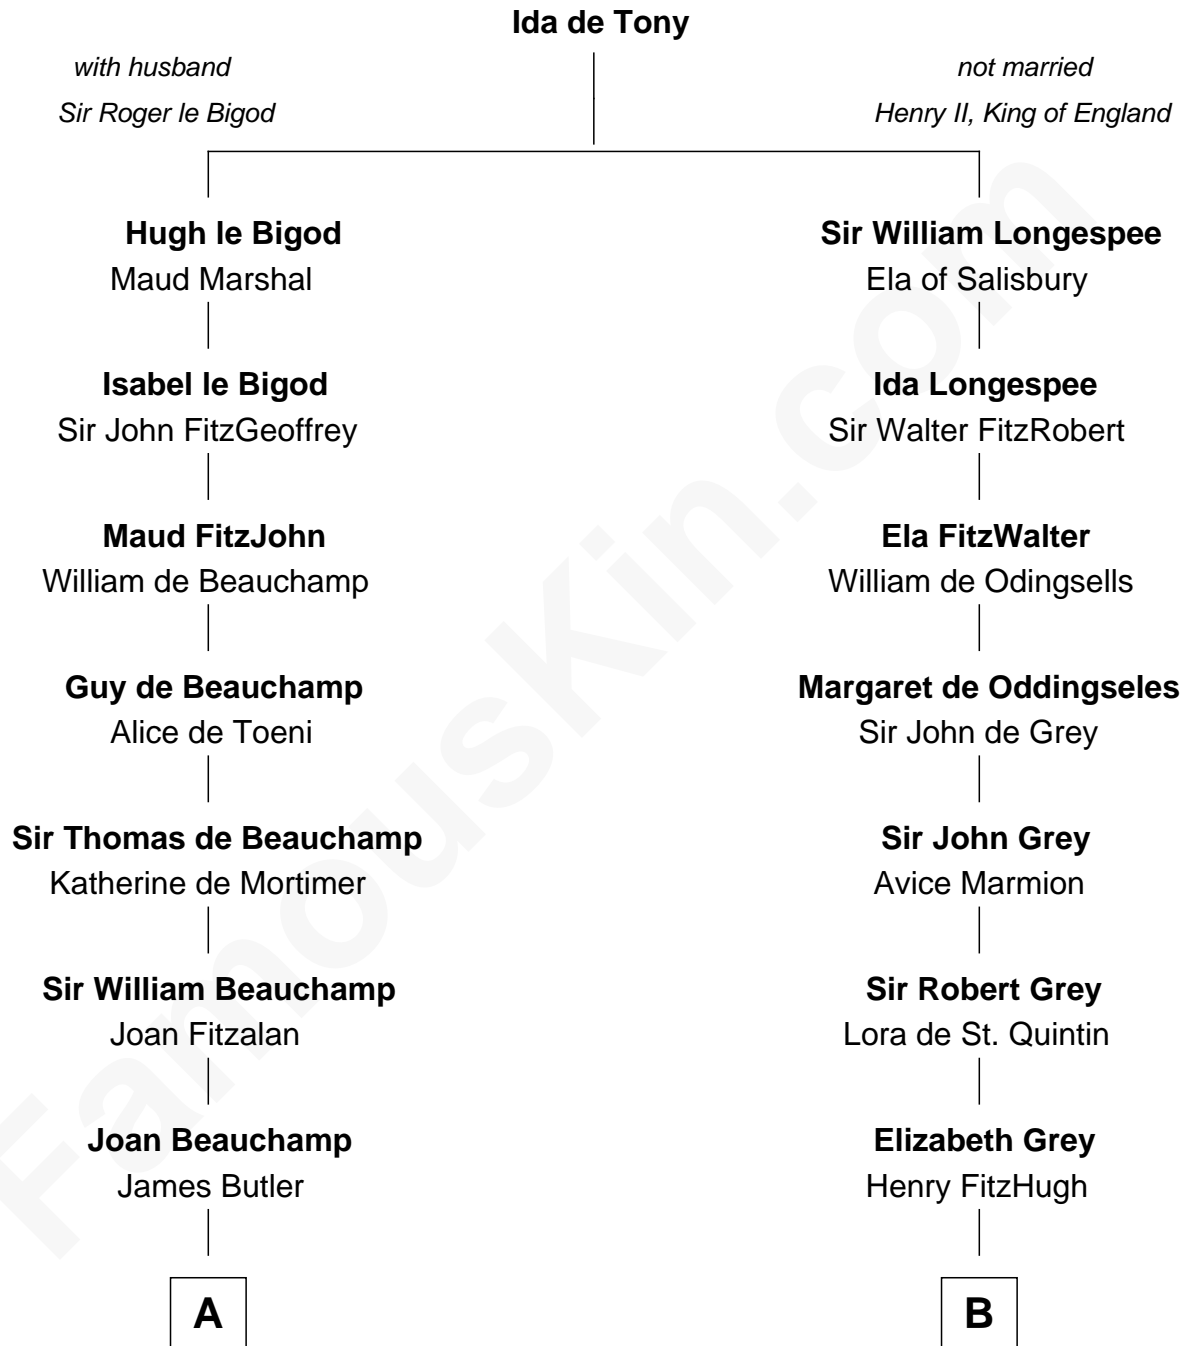

# FamousKin.com Relationship Chart of

**Marjorie Post**

*Founder of General Foods*

11th cousin 10 times removed of

**Catherine Parr**

*6th Wife of King Henry VIII*

**C**

**Azel Lathrop**  
Elizabeth Hyde

**Erastus Lathrop**  
Sarah Bailey

**Caroline Cushman Lathrop**  
Charles Rollin Post

**Charles William Post**  
Elle Letitia Merriweather

**Marjorie Post**  
*Founder of General Foods*

FamousKin.com