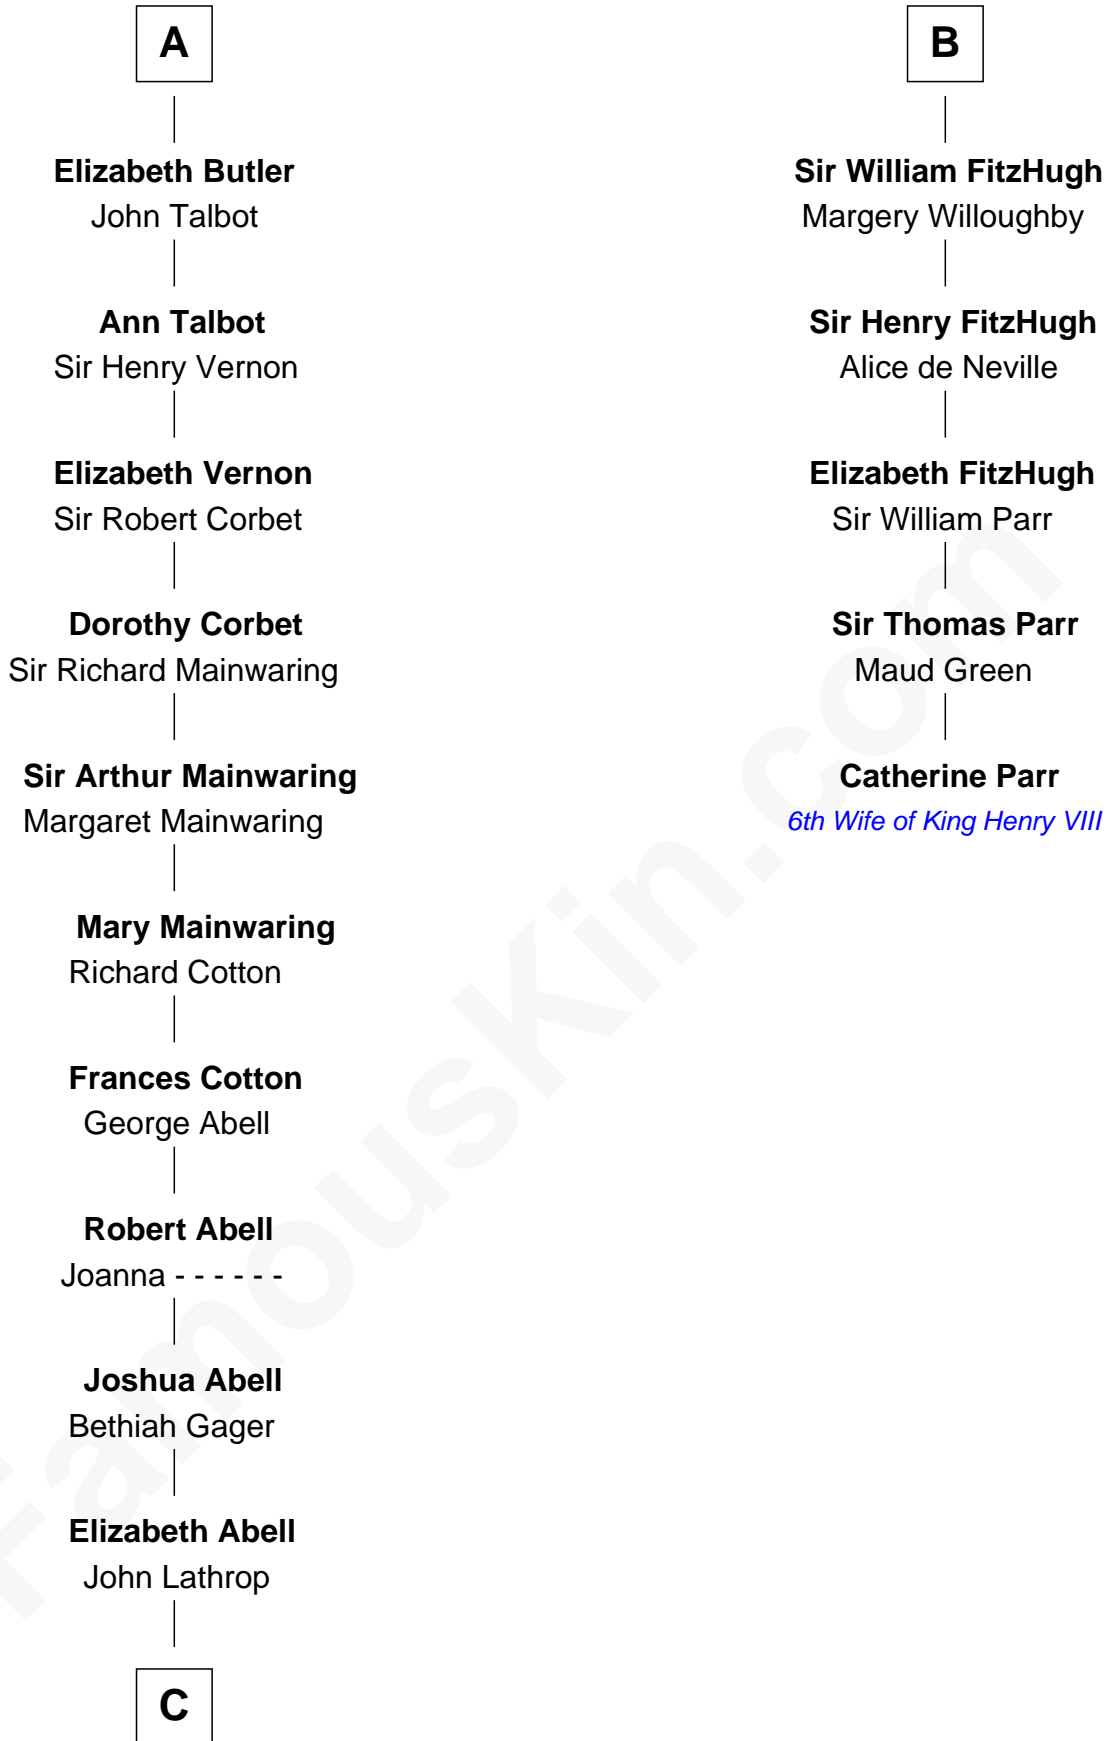

# FamousKin.com Relationship Chart of

**Marjorie Post**

*Founder of General Foods*

11th cousin 10 times removed of

**Catherine Parr**

*6th Wife of King Henry VIII*

**C**

**Azel Lathrop**  
Elizabeth Hyde

**Erastus Lathrop**  
Sarah Bailey

**Caroline Cushman Lathrop**  
Charles Rollin Post

**Charles William Post**  
Elle Letitia Merriweather

**Marjorie Post**  
*Founder of General Foods*

FamousKin.com