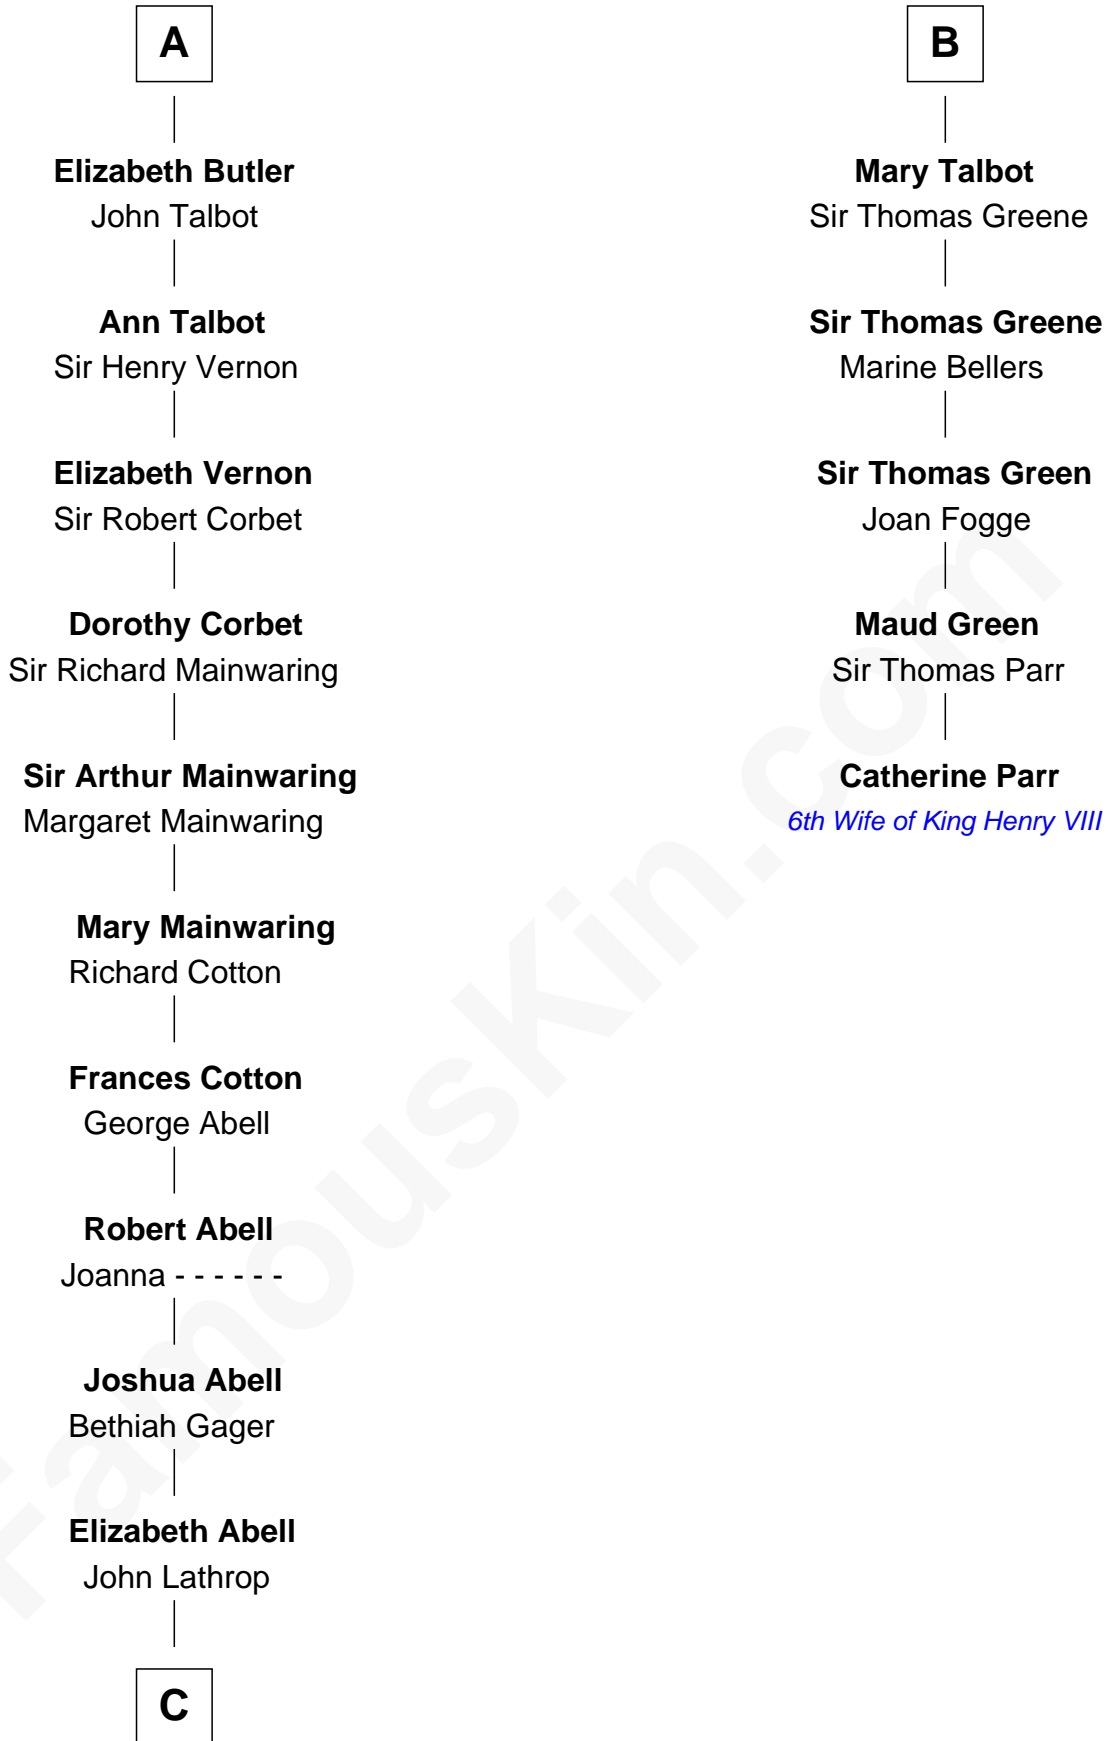

FamousKin.com Relationship Chart of

Marjorie Post

Founder of General Foods

11th cousin 10 times removed of

Catherine Parr

6th Wife of King Henry VIII

Piers de Lutegareshale

Maud de Mandeville

C

—
Azel Lathrop
Elizabeth Hyde

—
Erastus Lathrop
Sarah Bailey

—
Caroline Cushman Lathrop
Charles Rollin Post

—
Charles William Post
Elle Letitia Merriweather

—
Marjorie Post
Founder of General Foods

FamousKin.com