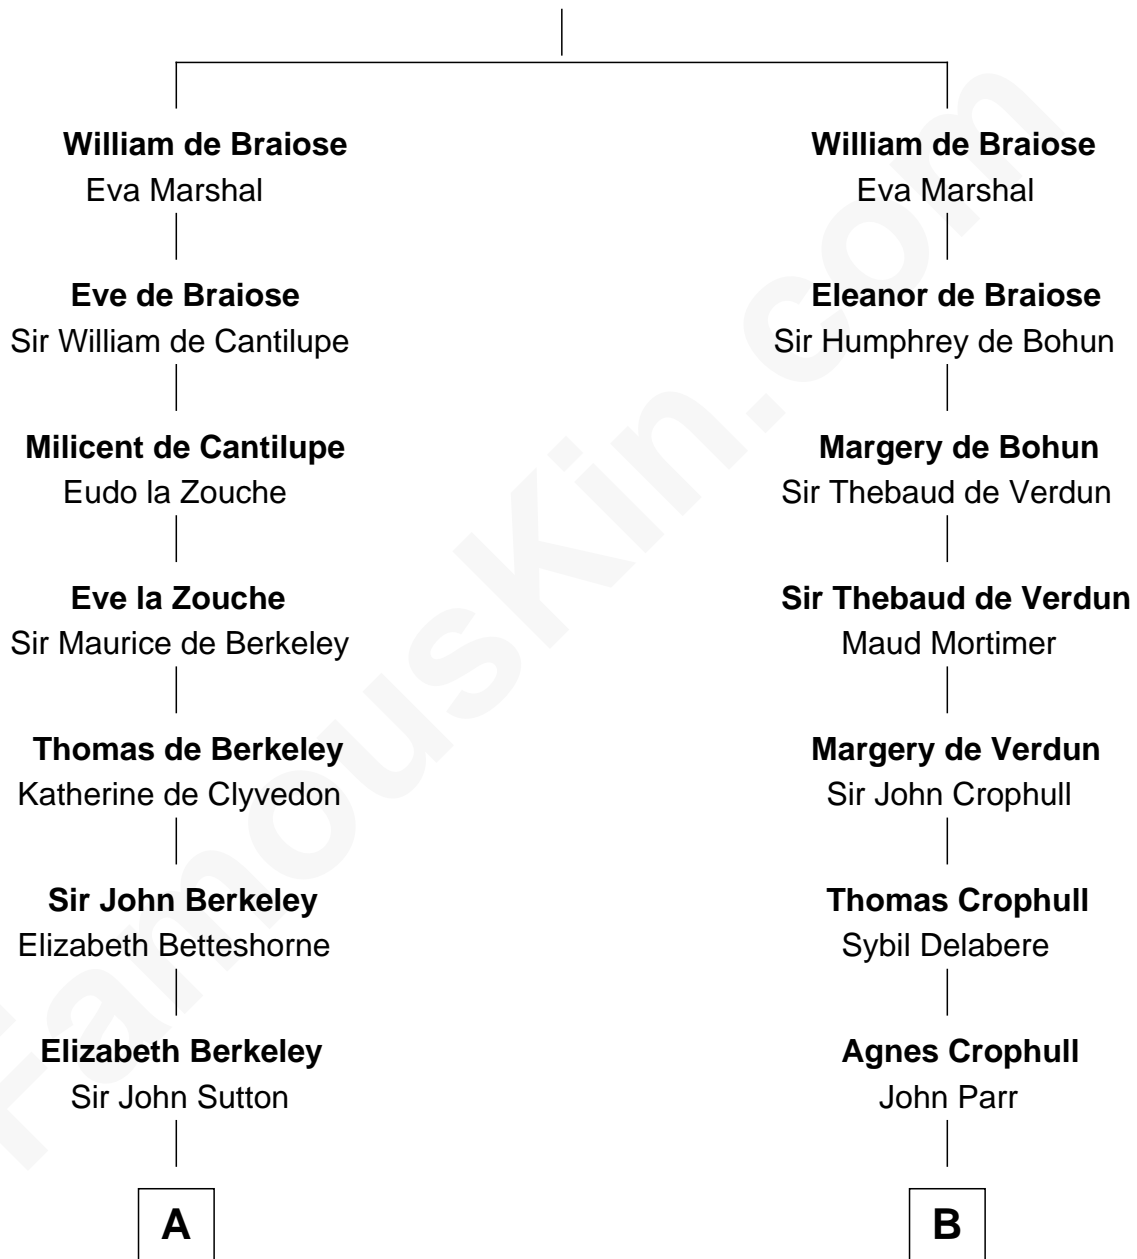

# FamousKin.com Relationship Chart of

**Marjorie Post**

*Founder of General Foods*

10th cousin 9 times removed of

**Catherine Parr**

*6th Wife of King Henry VIII*

**Reginald de Braiose**

**C**

—  
**Caroline Cushman Lathrop**

Charles Rollin Post

—  
**Charles William Post**

Elle Letitia Merriweather

—  
**Marjorie Post**

*Founder of General Foods*

FamousKin.com