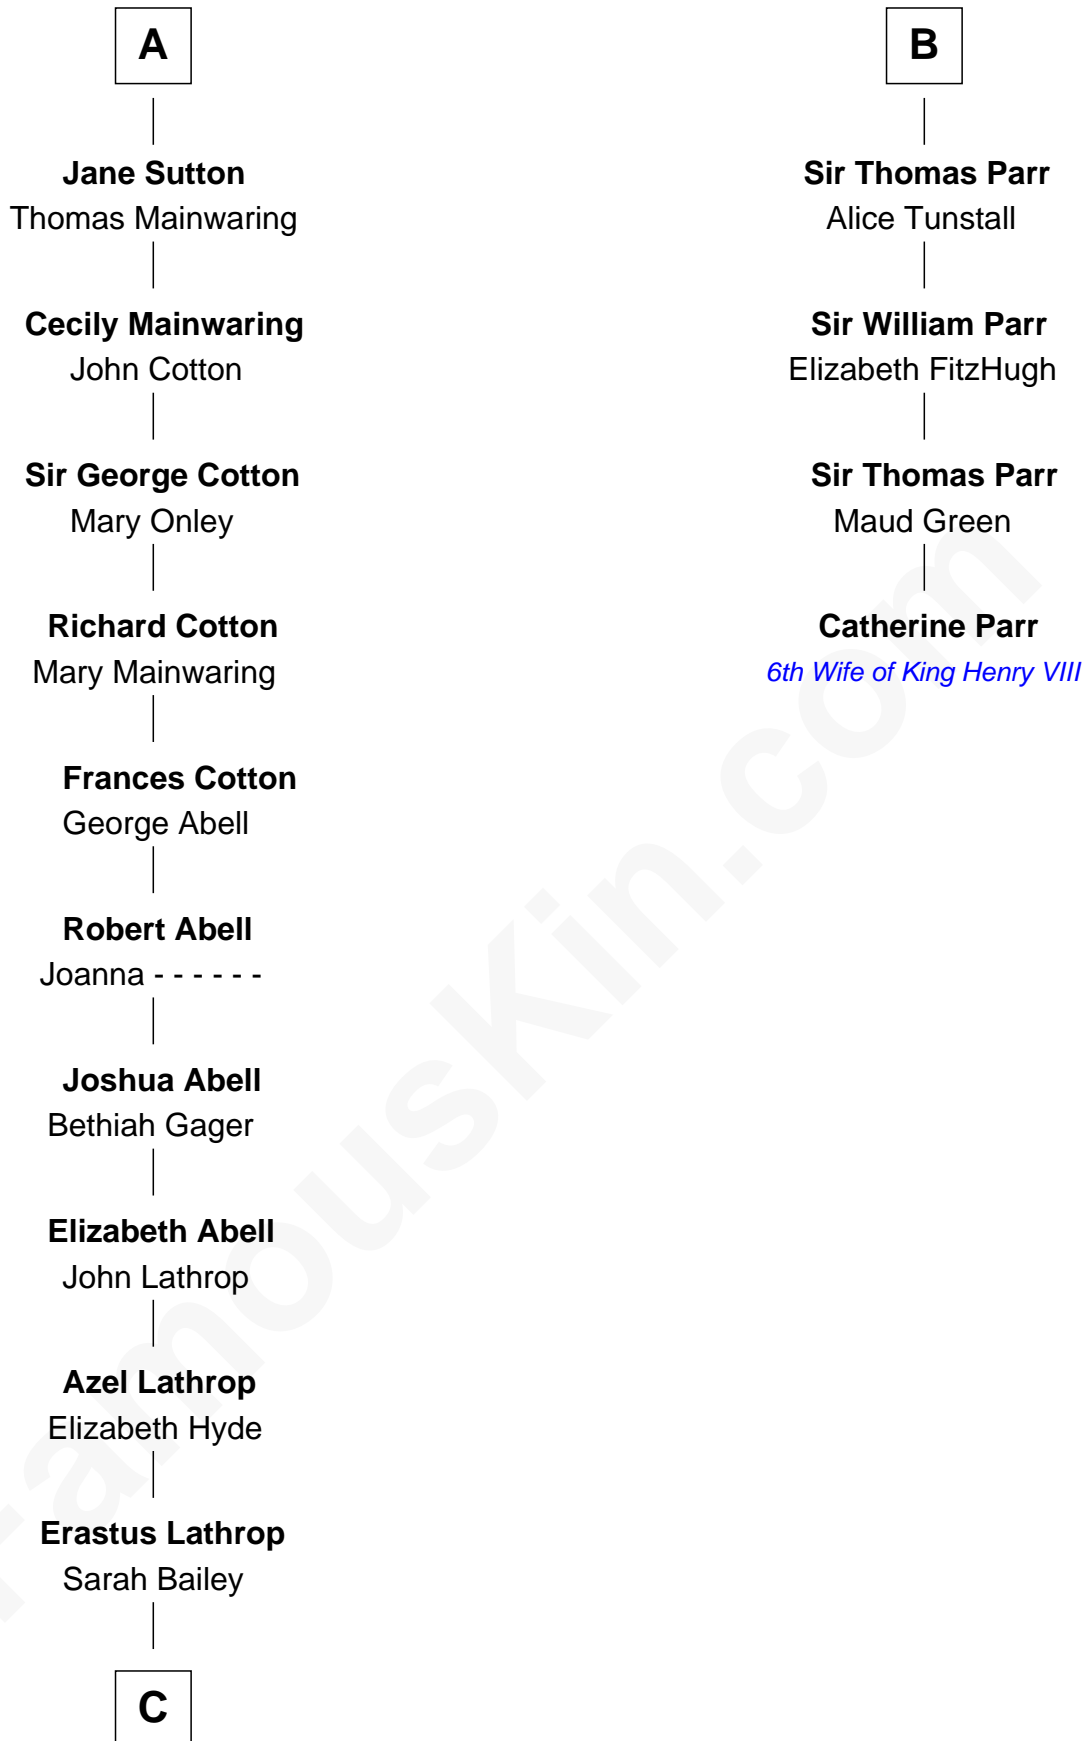

# FamousKin.com Relationship Chart of

**Marjorie Post**

*Founder of General Foods*

10th cousin 9 times removed of

**Catherine Parr**

*6th Wife of King Henry VIII*

**Reginald de Braiose**

**C**

—  
**Caroline Cushman Lathrop**

Charles Rollin Post

—  
**Charles William Post**

Elle Letitia Merriweather

—  
**Marjorie Post**

*Founder of General Foods*

FamousKin.com