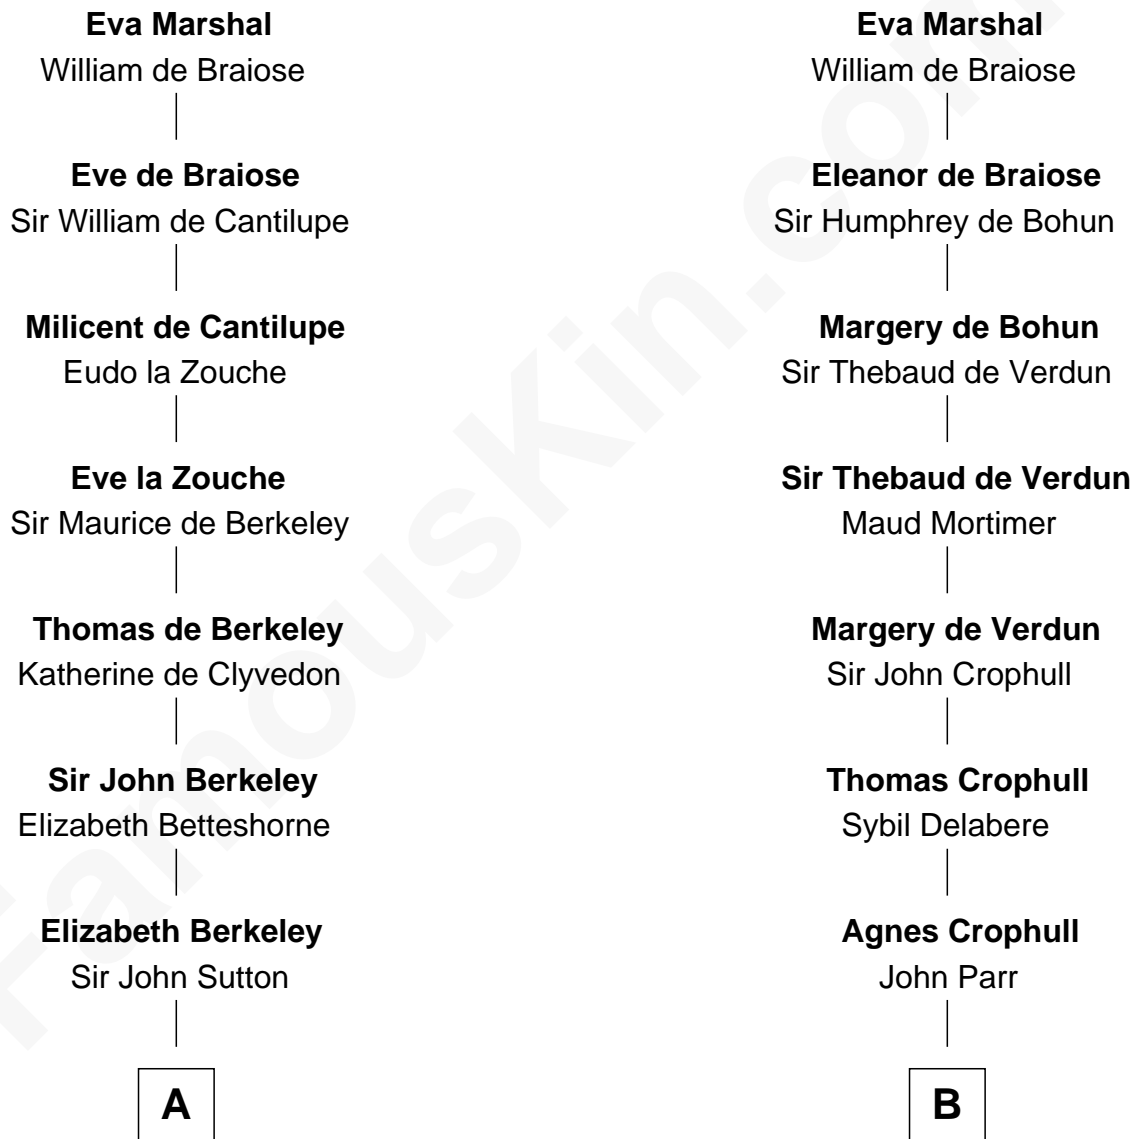

FamousKin.com Relationship Chart of

Marjorie Post

Founder of General Foods

10th cousin 9 times removed of

Catherine Parr

6th Wife of King Henry VIII

Sir William Marshal

Isabel de Clare

C

—
Caroline Cushman Lathrop

Charles Rollin Post

—
Charles William Post

Elle Letitia Merriweather

—
Marjorie Post

Founder of General Foods

FamousKin.com