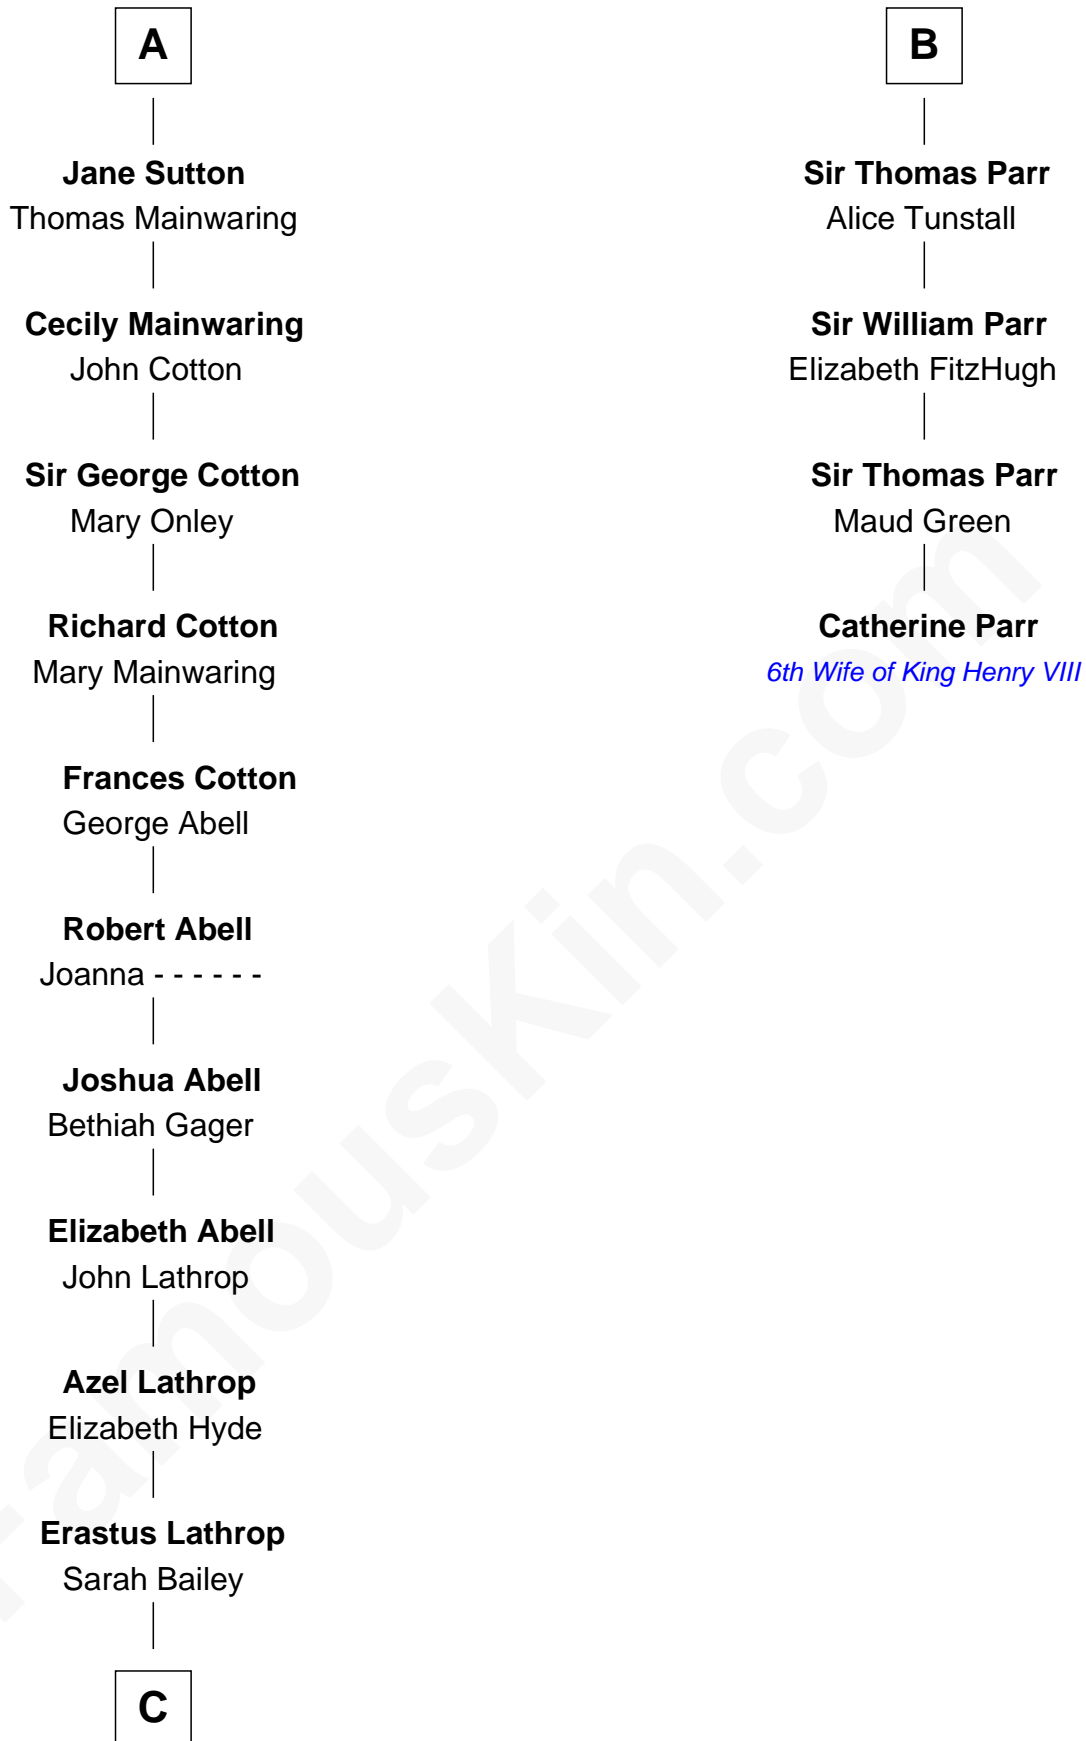

FamousKin.com Relationship Chart of

Marjorie Post

Founder of General Foods

10th cousin 9 times removed of

Catherine Parr

6th Wife of King Henry VIII

Sir William Marshal

Isabel de Clare

C

—
Caroline Cushman Lathrop

Charles Rollin Post

—
Charles William Post

Elle Letitia Merriweather

—
Marjorie Post

Founder of General Foods

FamousKin.com