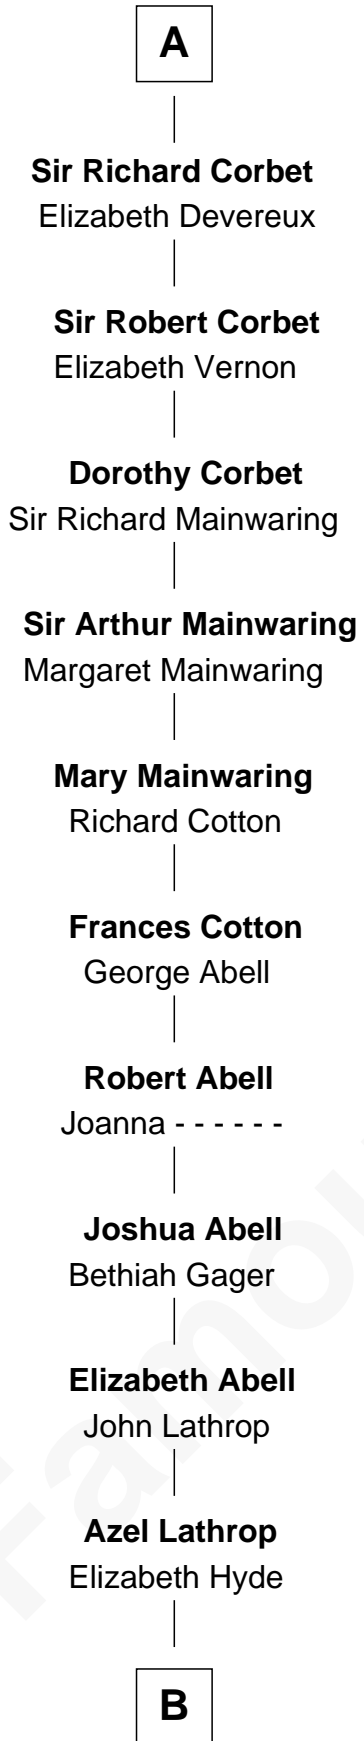

FamousKin.com Relationship Chart of

Marjorie Post

Founder of General Foods

5th cousin 15 times removed of

Catherine Parr

6th Wife of King Henry VIII

Sir Gilbert Talbot

Pernel le Boteler

Elizabeth Talbot

Sir Henry de Grey

Richard Grey

Blanche de la Vache

Alice Grey

Sir William Burley

Elizabeth Burley

Sir John Hopton

Ankaret le Strange

Mary Talbot

Sir Thomas Greene

Sir Thomas Greene

Marine Bellers

Sir Thomas Green

Joan Fogge

Maud Green

Sir Thomas Parr

Catherine Parr

6th Wife of King Henry VIII

B

—
Erastus Lathrop

Sarah Bailey

—
Caroline Cushman Lathrop

Charles Rollin Post